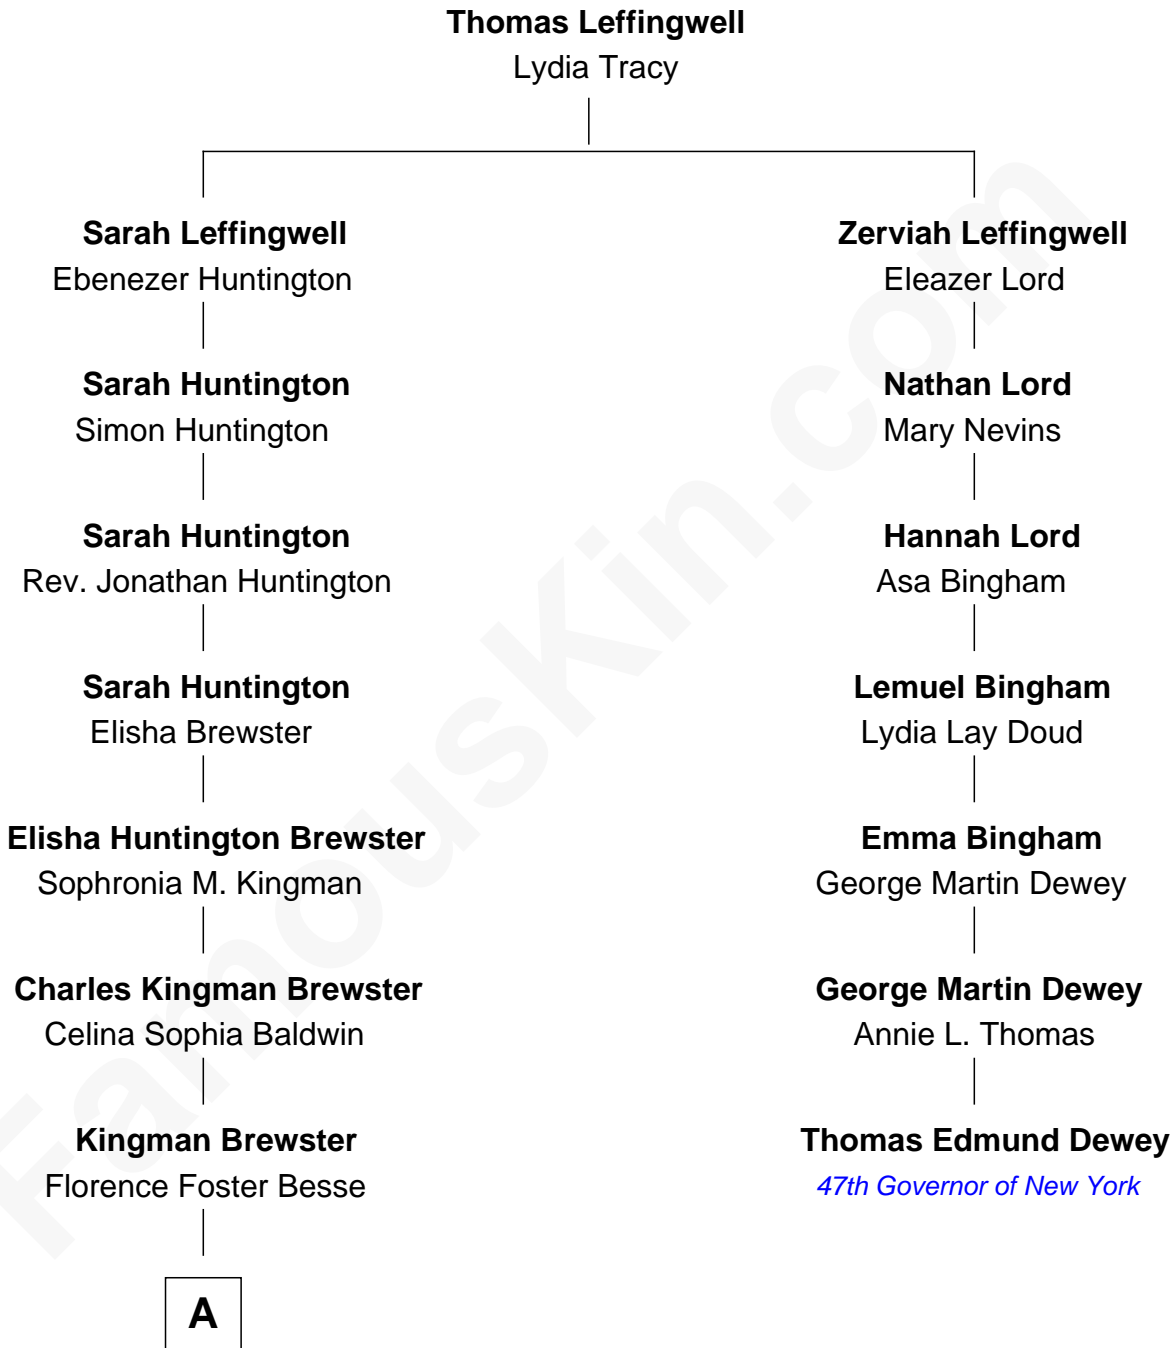

# FamousKin.com Relationship Chart of

**Jordana Brewster**

*TV and Movie Actress*

6th cousin 3 times removed of

**Thomas Edmund Dewey**

*47th Governor of New York*

A

Kingman Brewster

Mary Louise Phillips

Alden Brewster

Maria João Leão de Sousa

Jordana Brewster

*TV and Movie Actress*