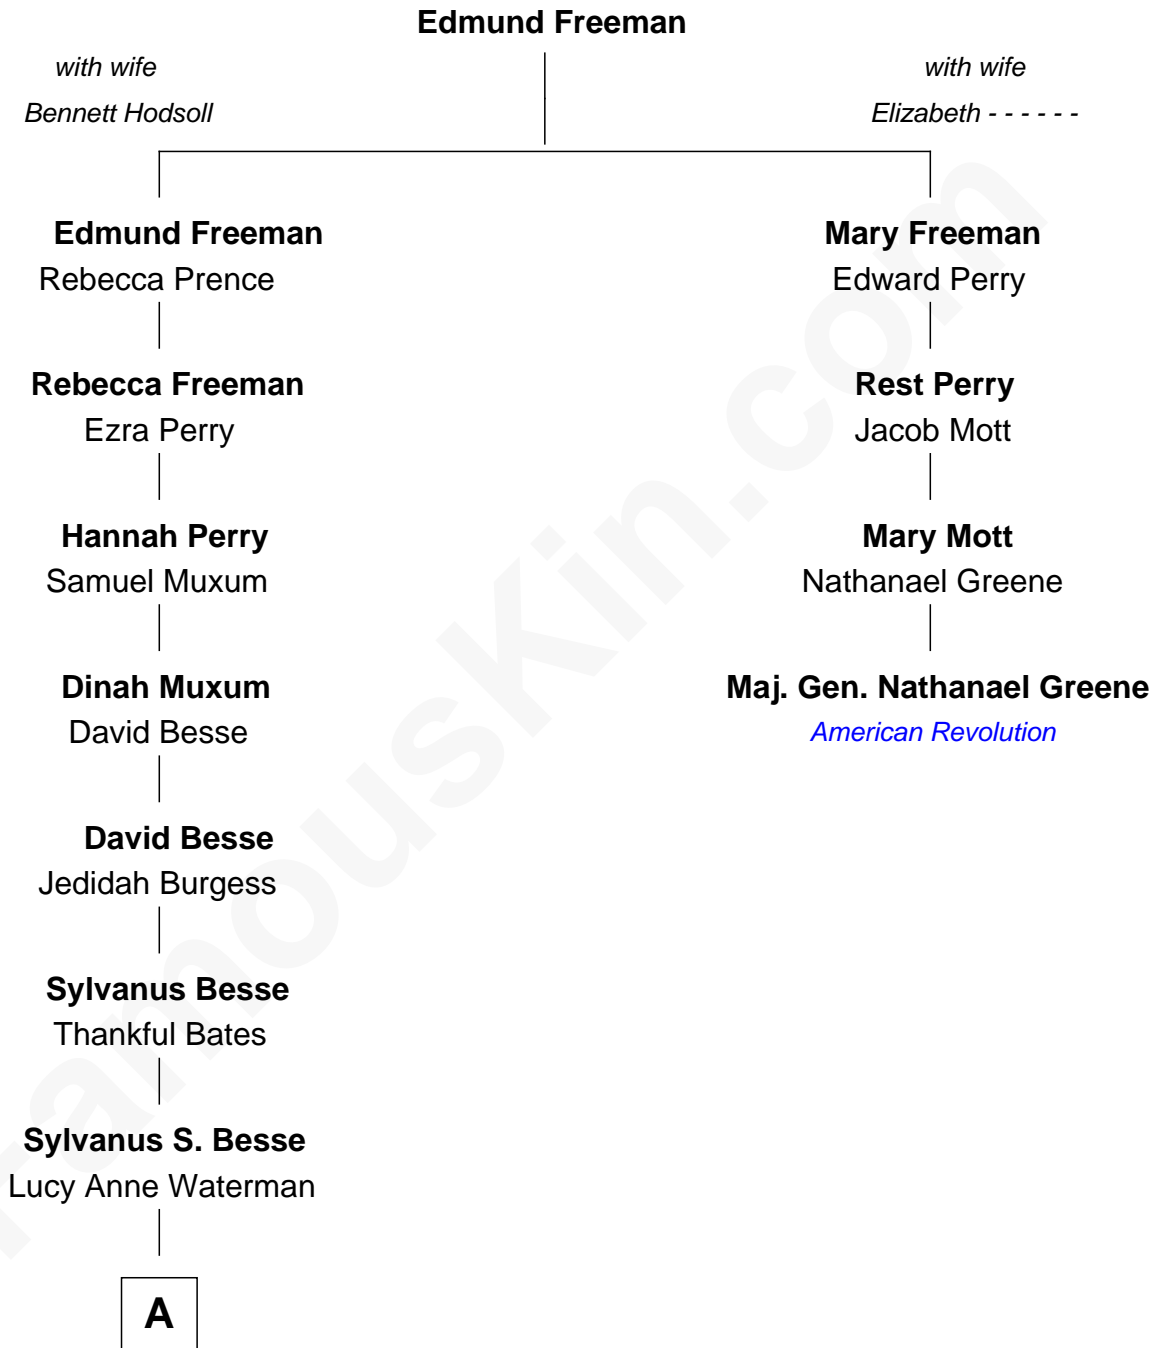

FamousKin.com Relationship Chart of

Jordana Brewster
TV and Movie Actress

3rd cousin 8 times removed of

Maj. Gen. Nathanael Greene
American Revolution

A

—
Lyman Waterman Besse

Henrietta Louisa Seger

—
Florence Foster Besse

Kingman Brewster

—
Kingman Brewster

Mary Louise Phillips

—
Alden Brewster

Maria João Leão de Sousa

—
Jordana Brewster

TV and Movie Actress