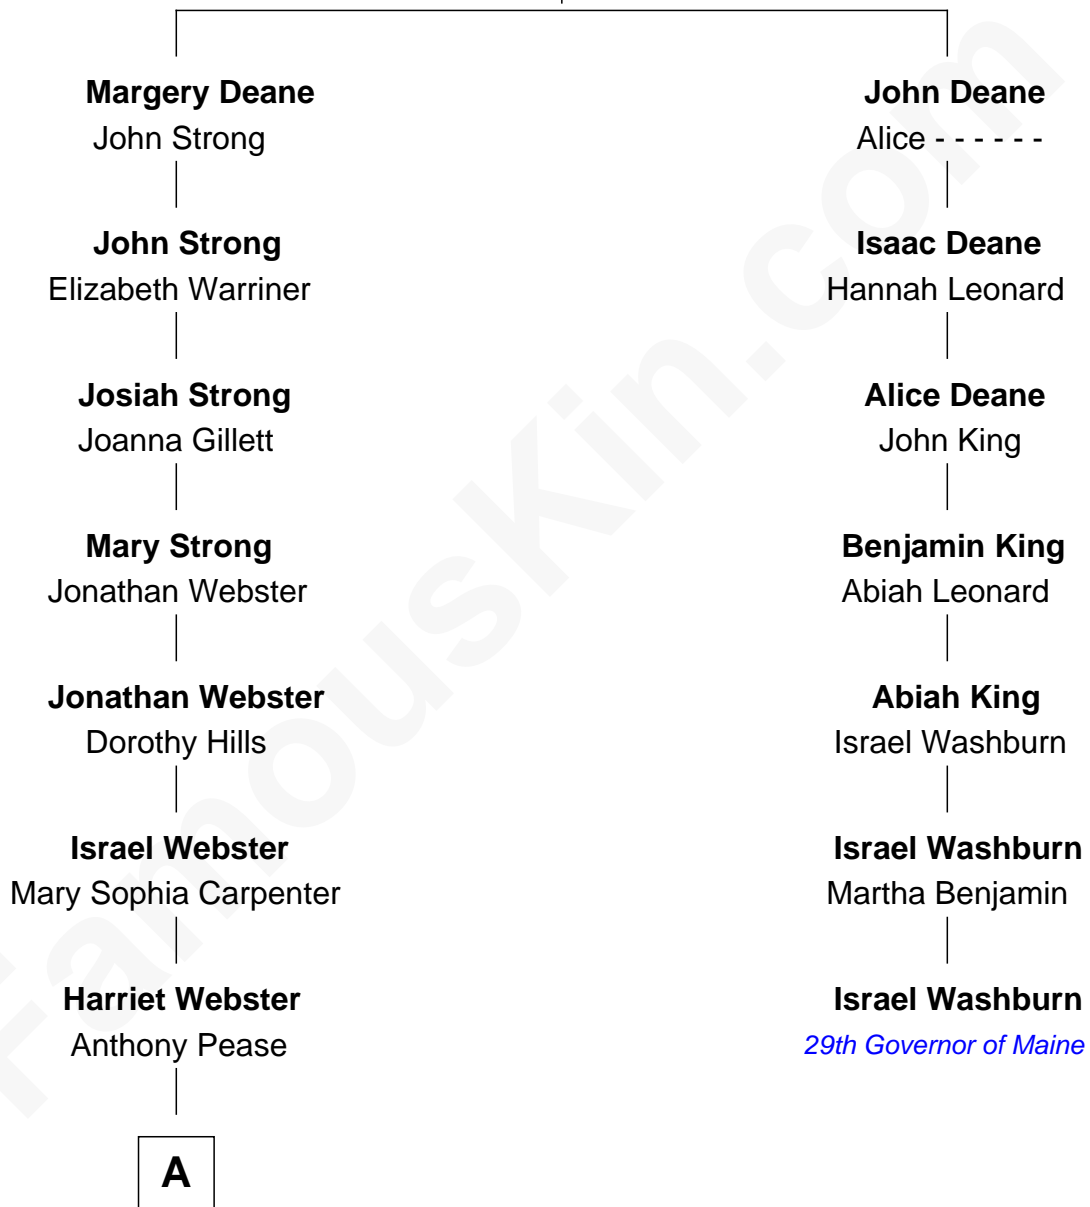

**FamousKin.com**  
**Relationship Chart of**  
**Mark David Chapman**  
*Assassinated John Lennon*

**6th cousin 5 times removed of**  
**Israel Washburn**  
*29th Governor of Maine*

**William Deane**

-----

**A**

—  
**Horace Pease**

Lovina Blodgett

—  
**Stephen F. Pease**

Bertha Genevieve - - - - -

—  
**Henry Horace Pease**

Myrtle S. Nelson

—  
**Diane Elizabeth Pease**