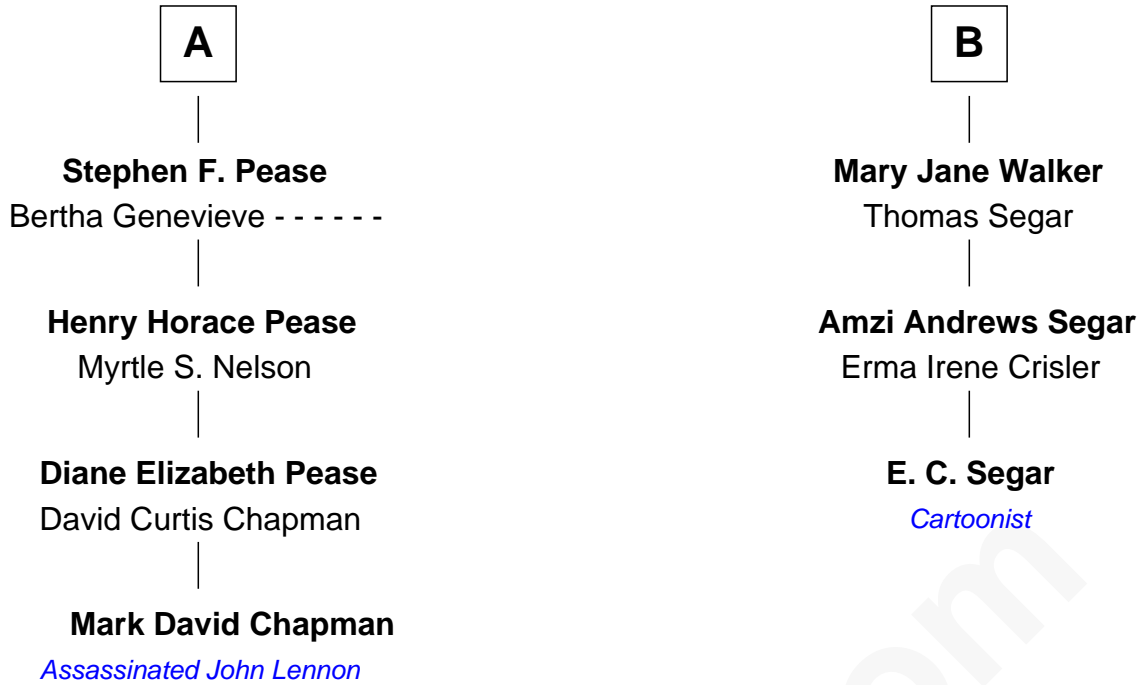

FamousKin.com Relationship Chart of

Mark David Chapman
Assassinated John Lennon

9th cousin 1 time removed of

E. C. Segar
Cartoonist (Popeye creator)

Thomas Leonard

FamousKin.com

E. C. Segar photo by [U. S. War Stamp Council](#)