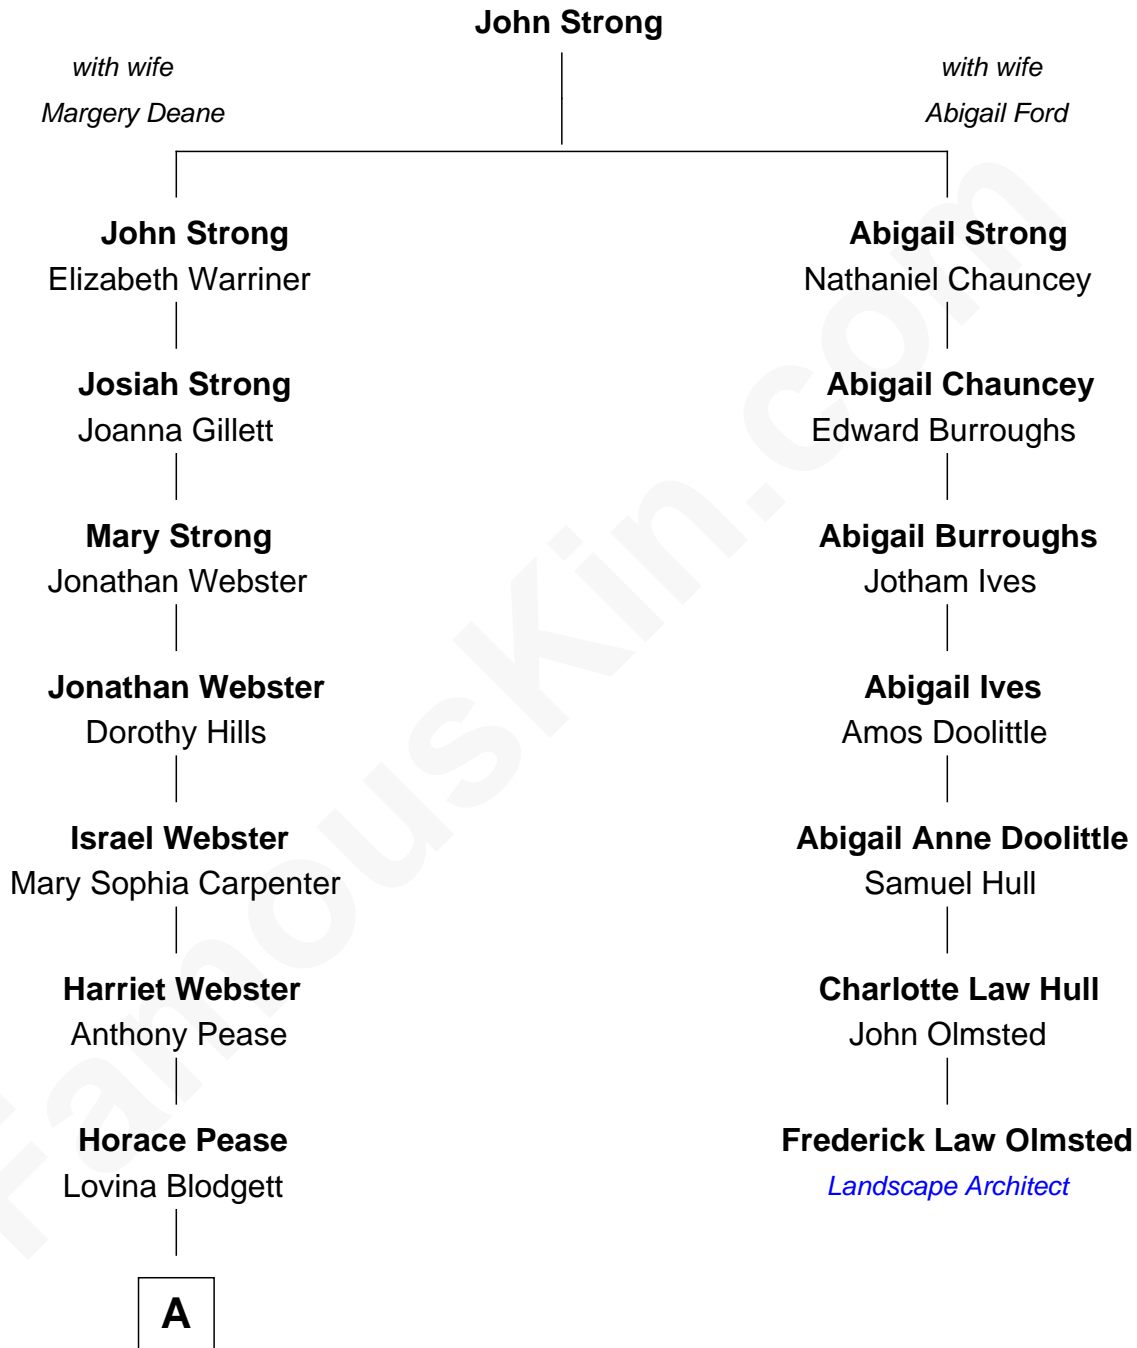

# FamousKin.com Relationship Chart of

**Mark David Chapman**  
*Assassinated John Lennon*

6th cousin 4 times removed of

**Frederick Law Olmsted**  
*Landscape Architect*

**A**

—  
**Stephen F. Pease**  
Bertha Genevieve - - - - -

—  
**Henry Horace Pease**  
Myrtle S. Nelson

—  
**Diane Elizabeth Pease**  
David Curtis Chapman

—  
**Mark David Chapman**  
*Assassinated John Lennon*

FamousKin.com