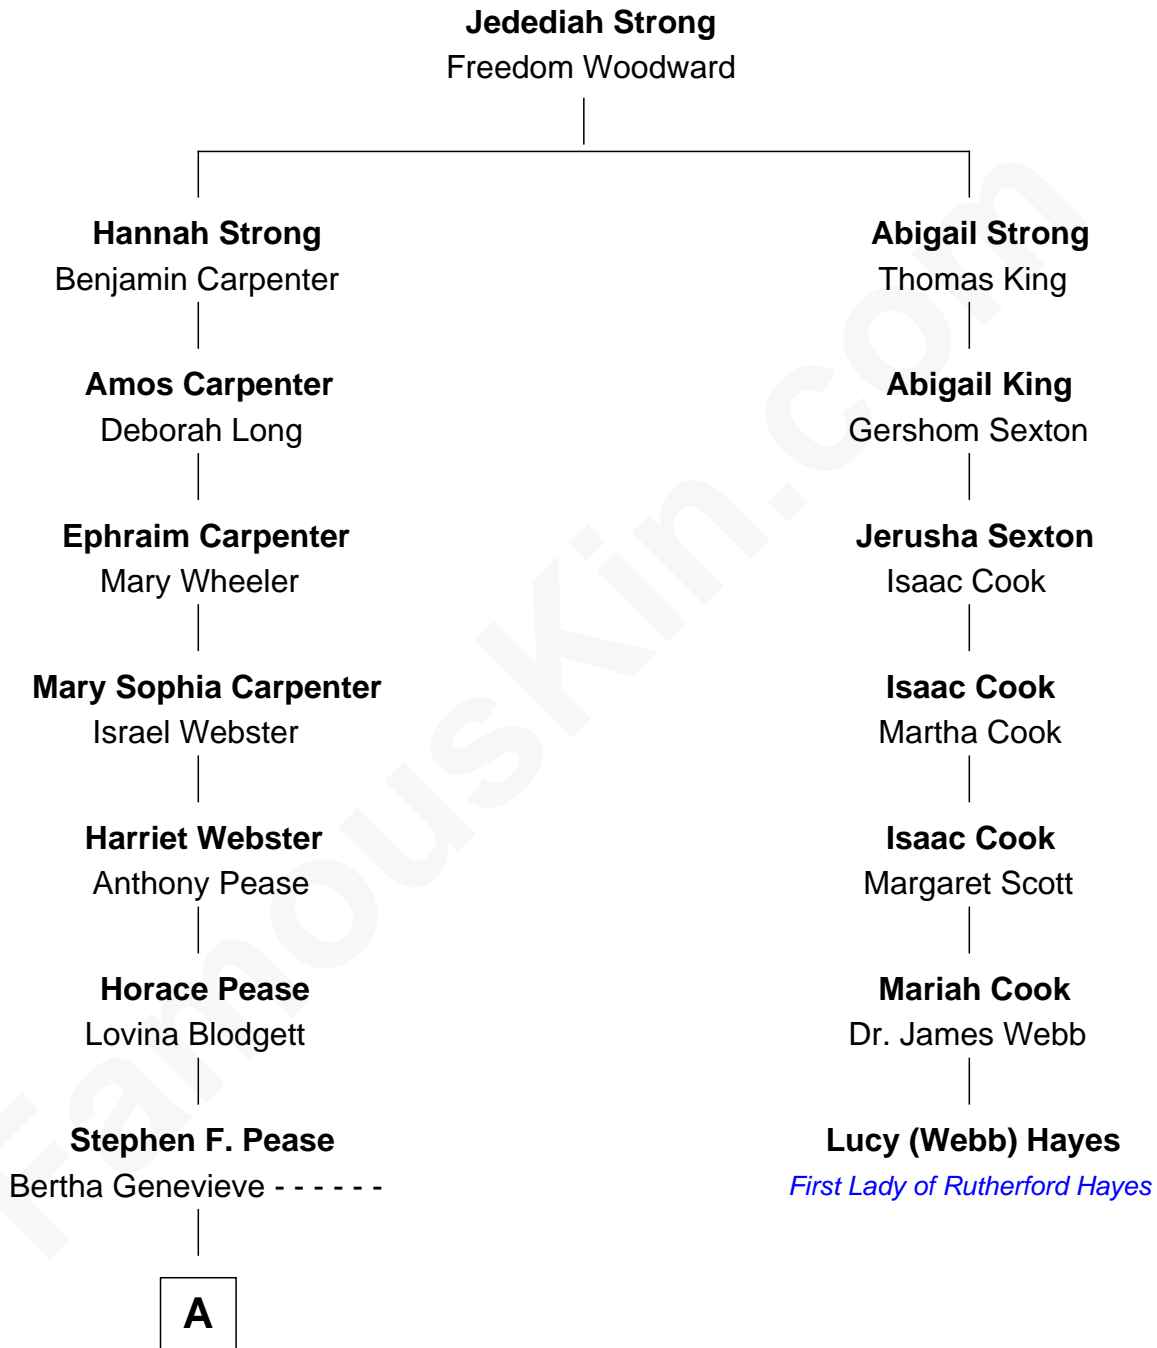

# FamousKin.com Relationship Chart of

**Mark David Chapman**  
*Assassinated John Lennon*

6th cousin 3 times removed of

**Lucy (Webb) Hayes**  
*First Lady of President Rutherford B. Hayes*

**A**

Henry Horace Pease