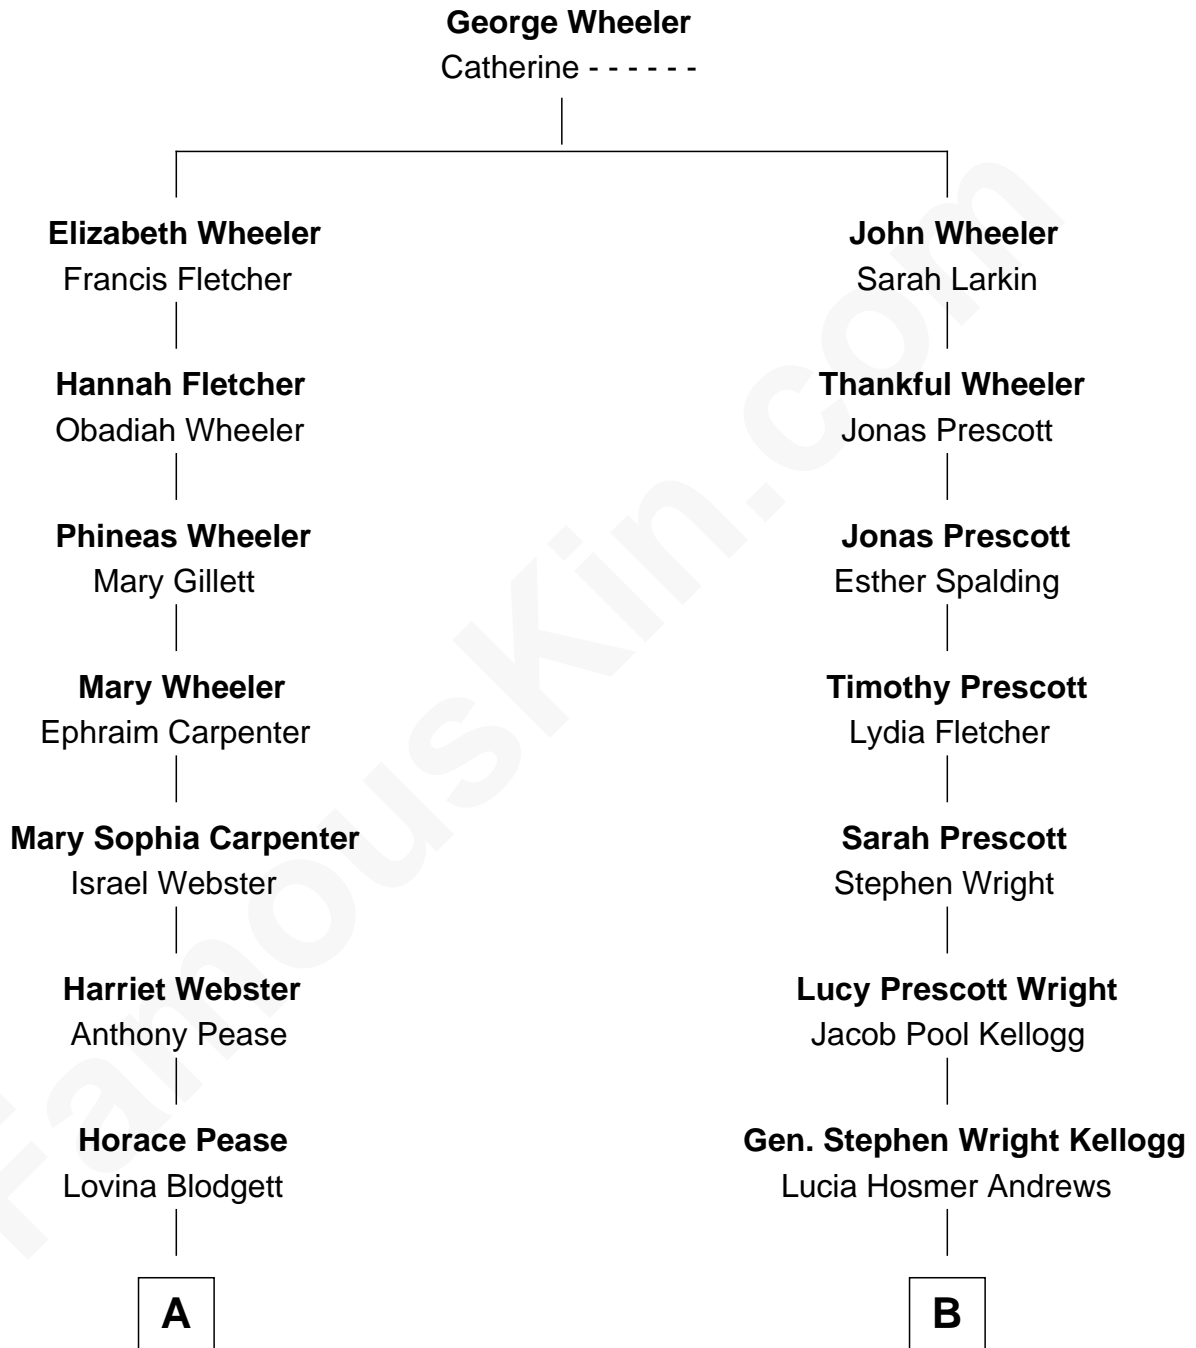

FamousKin.com
Relationship Chart of
Mark David Chapman
Assassinated John Lennon

8th cousin 2 times removed of

Lucia Chase
Co-Founder, American Ballet Theatre

FamousKin.com