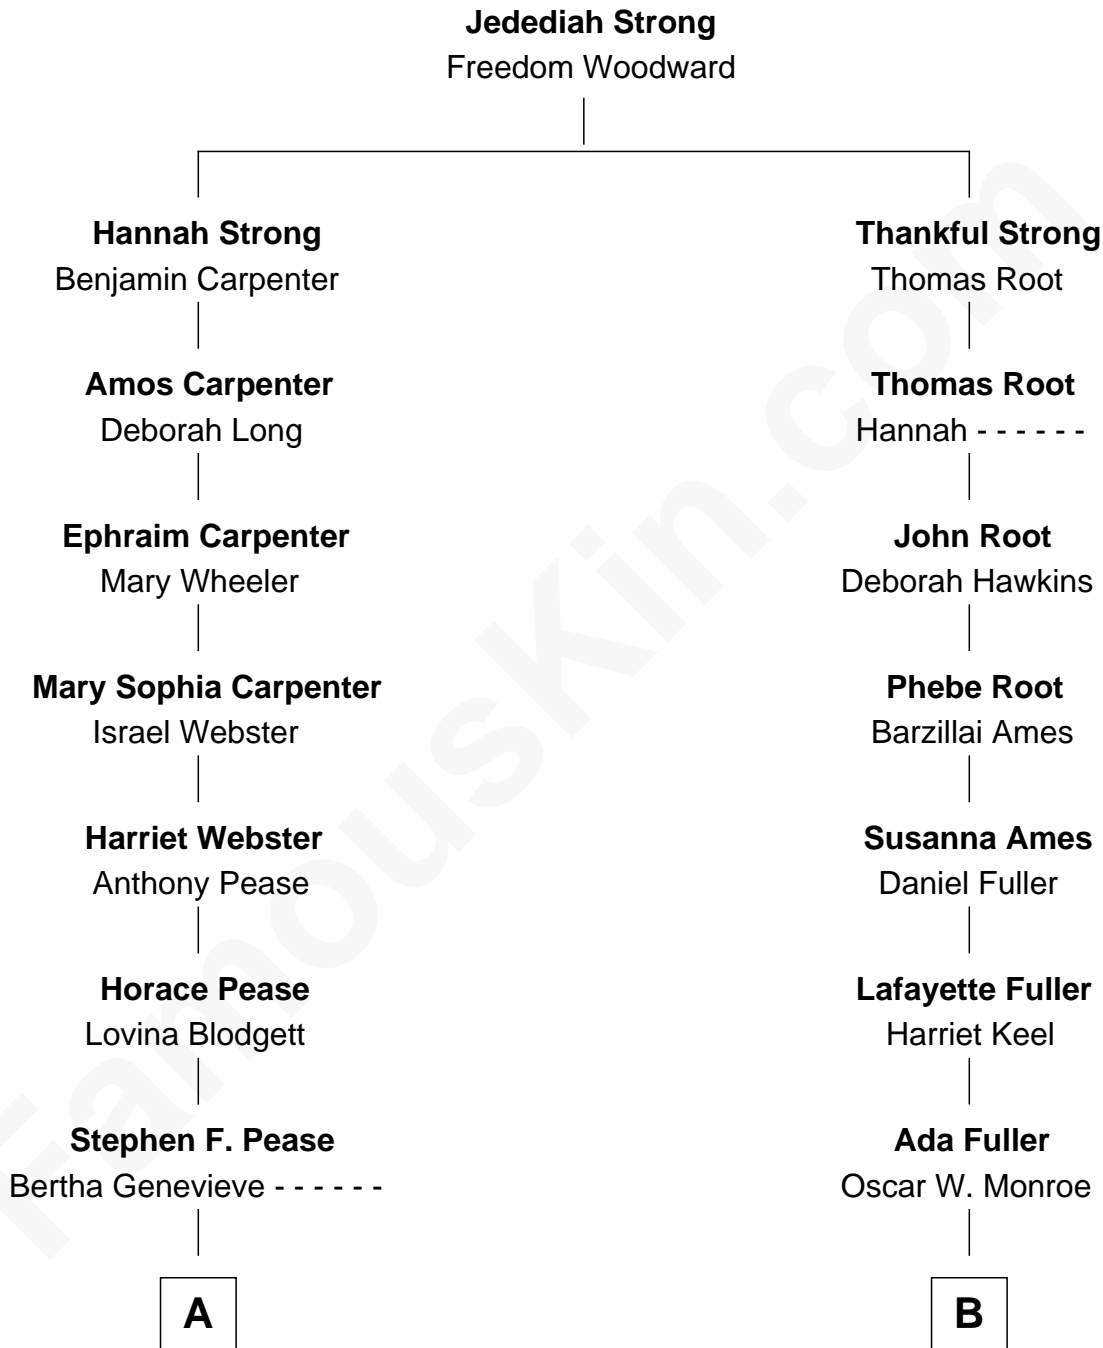

FamousKin.com
Relationship Chart of
Mark David Chapman
Assassinated John Lennon

9th cousin of
Rob Schneider
Comedian, TV and Movie Actor

A

Henry Horace Pease

Myrtle S. Nelson

Diane Elizabeth Pease

David Curtis Chapman

Mark David Chapman

Assassinated John Lennon

B

Ulysses Stanley Monroe

Victoria Estacio

Pilar M. Monroe

Marvin Schneider

Rob Schneider