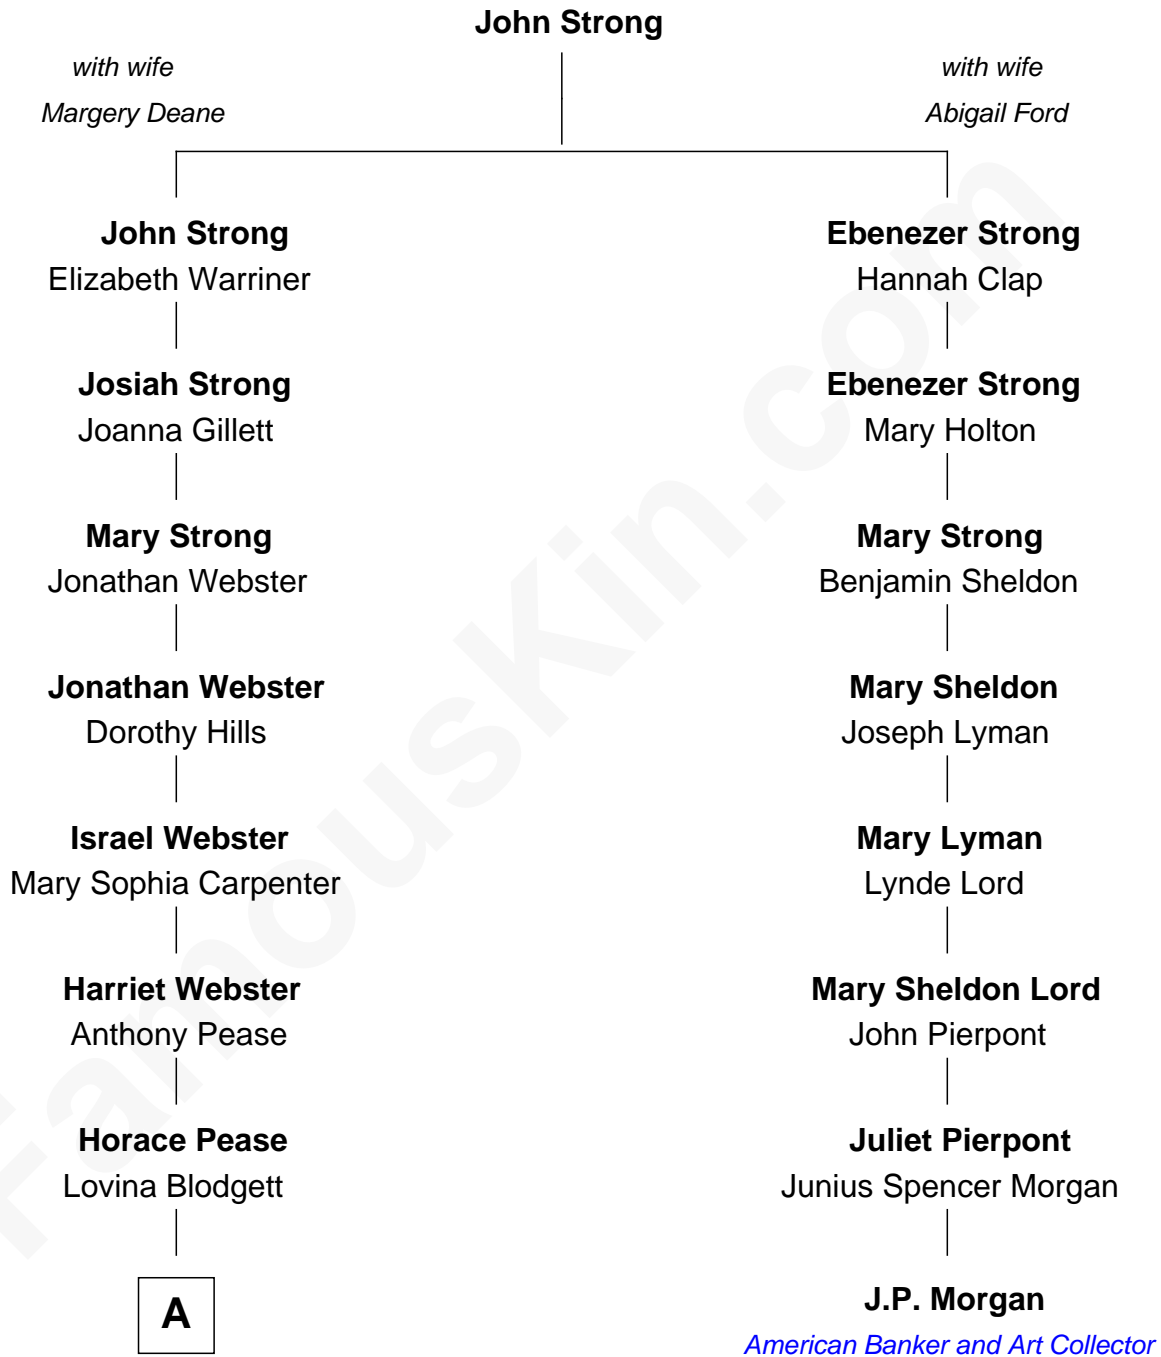

**FamousKin.com**  
**Relationship Chart of**  
**Mark David Chapman**  
*Assassinated John Lennon*

7th cousin 3 times removed of

**J.P. Morgan**  
*American Banker and Art Collector*

**A**

Stephen F. Pease  
Bertha Genevieve - - - - -

Henry Horace Pease  
Myrtle S. Nelson

Diane Elizabeth Pease  
David Curtis Chapman

Mark David Chapman  
*Assassinated John Lennon*

FamousKin.com