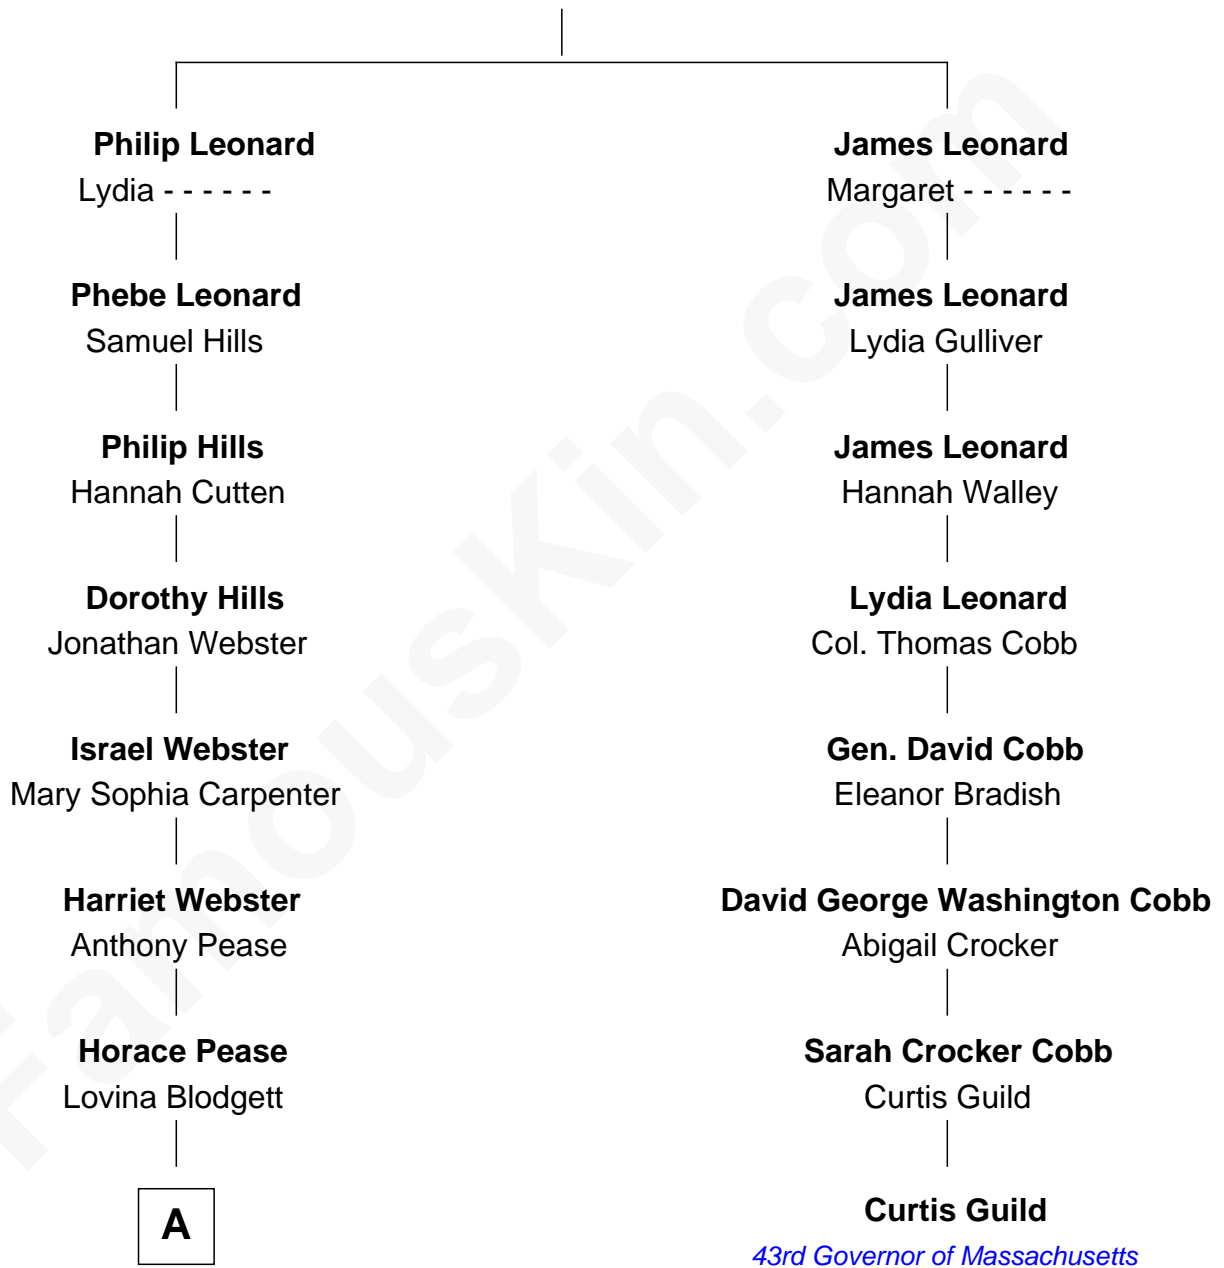

FamousKin.com
Relationship Chart of
Mark David Chapman
Assassinated John Lennon

7th cousin 3 times removed of
Curtis Guild
43rd Governor of Massachusetts

Thomas Leonard

A

Stephen F. Pease
Bertha Genevieve - - - - -

Henry Horace Pease
Myrtle S. Nelson

Diane Elizabeth Pease
David Curtis Chapman

Mark David Chapman
Assassinated John Lennon

FamousKin.com