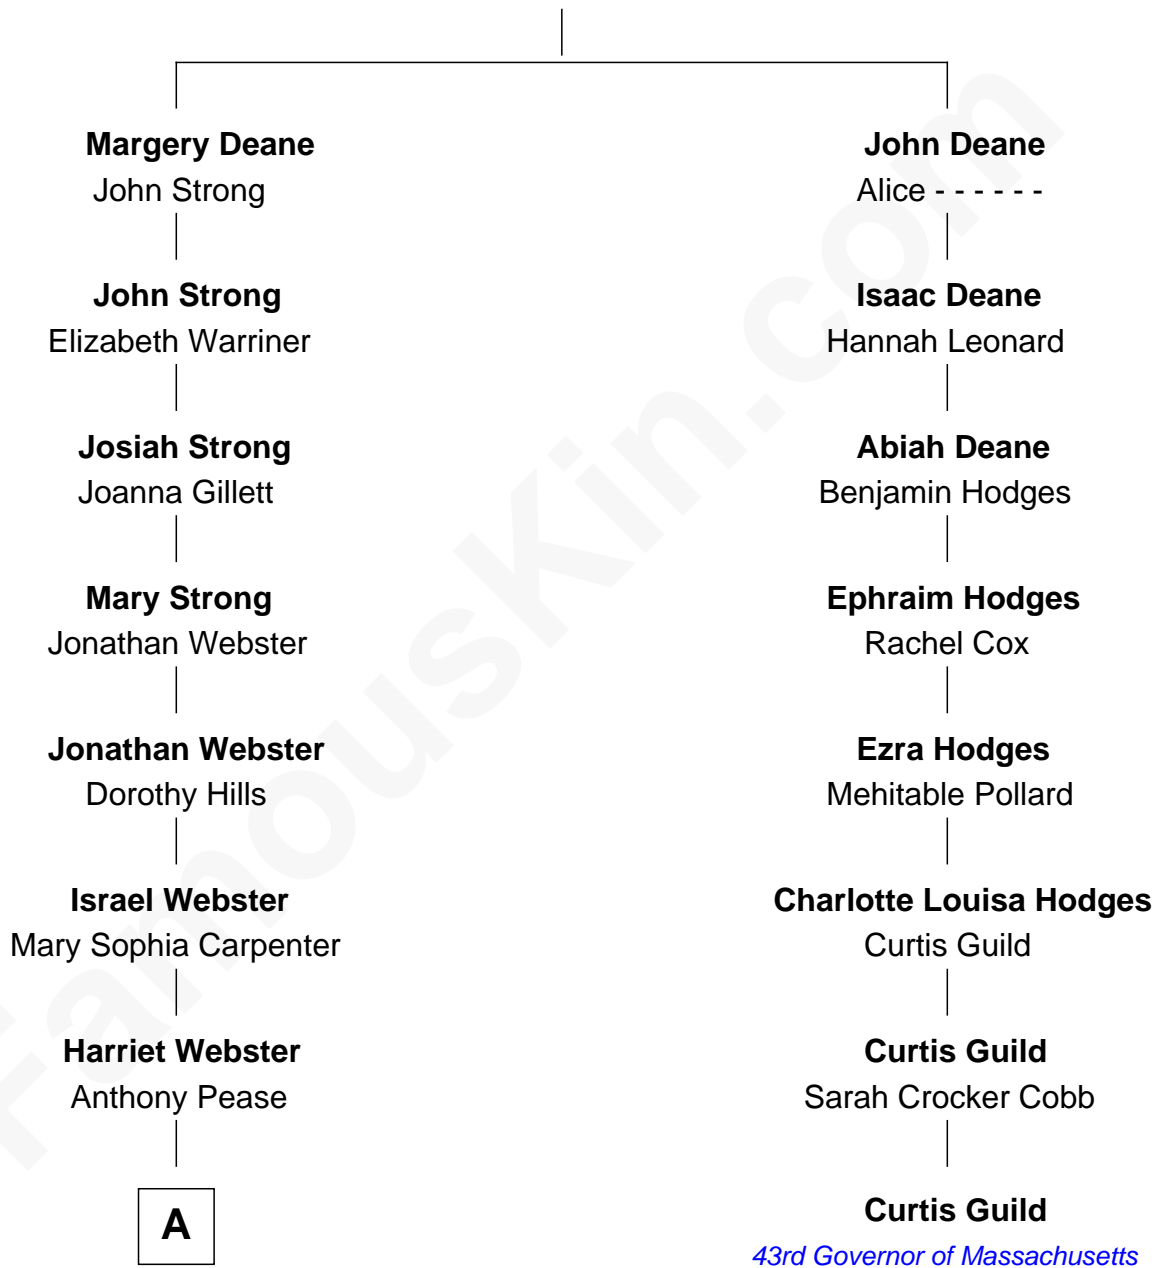

FamousKin.com
Relationship Chart of
Mark David Chapman
Assassinated John Lennon

7th cousin 4 times removed of
Curtis Guild
43rd Governor of Massachusetts

William Deane

A

—
Horace Pease

Lovina Blodgett

—
Stephen F. Pease

Bertha Genevieve - - - - -

—
Henry Horace Pease

Myrtle S. Nelson

—
Diane Elizabeth Pease

David Curtis Chapman

—
Mark David Chapman

Assassinated John Lennon

FamousKin.com