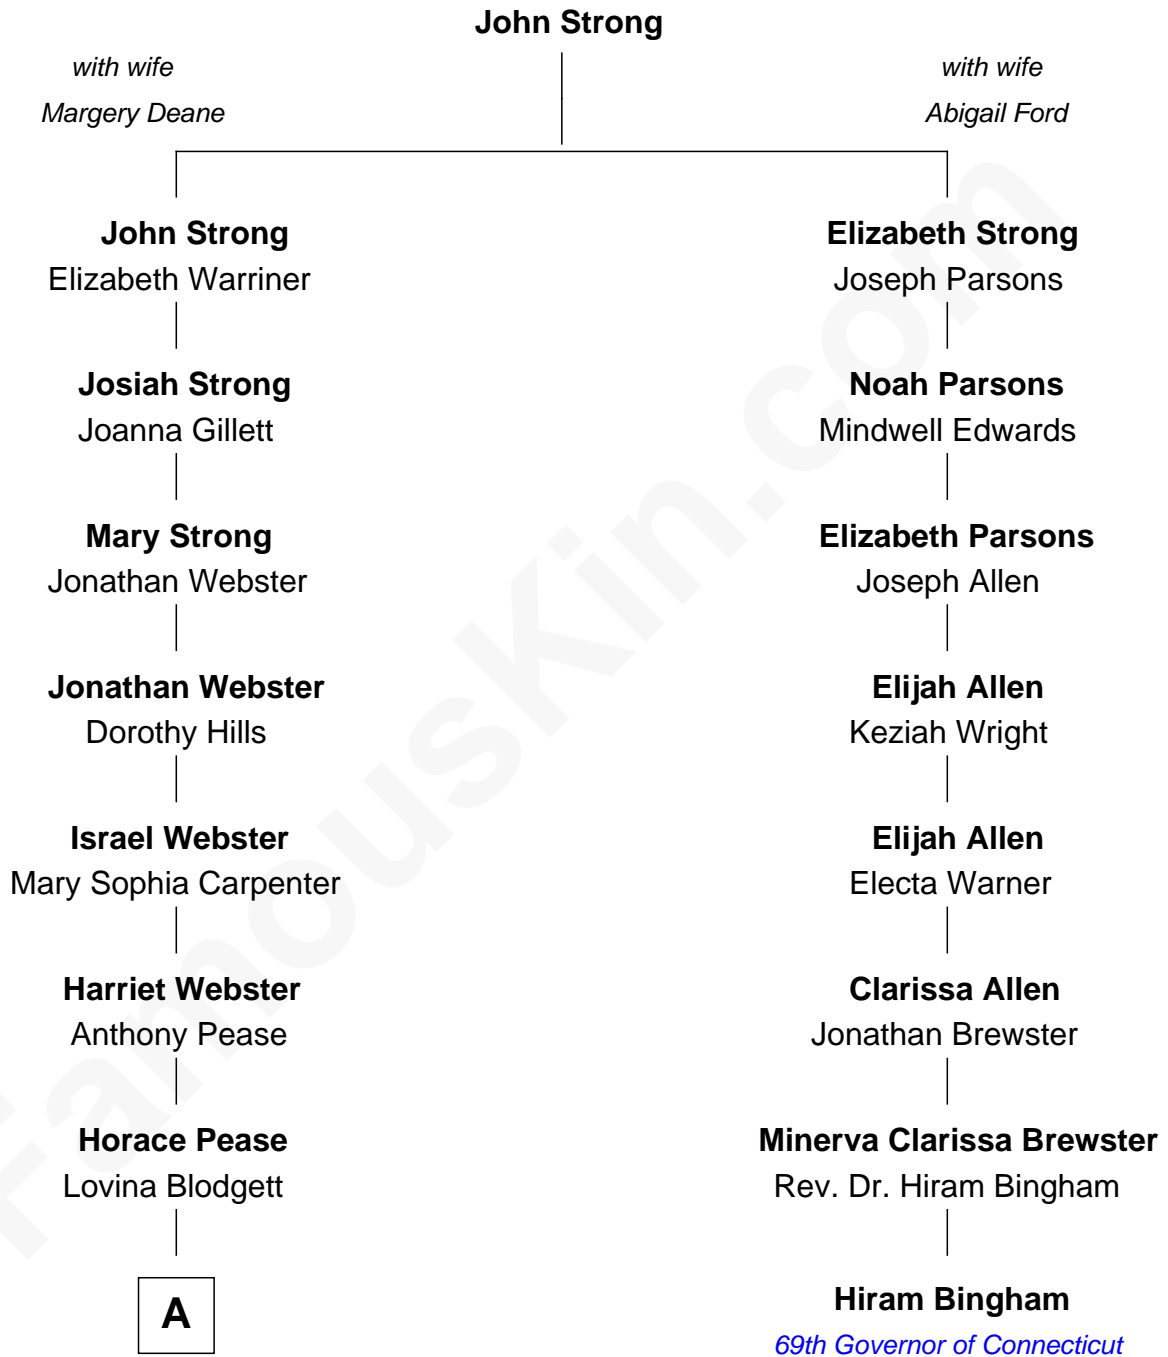

FamousKin.com
Relationship Chart of
Mark David Chapman
Assassinated John Lennon

7th cousin 3 times removed of
Hiram Bingham
69th Governor of Connecticut

A

Stephen F. Pease
Bertha Genevieve - - - - -

Henry Horace Pease
Myrtle S. Nelson