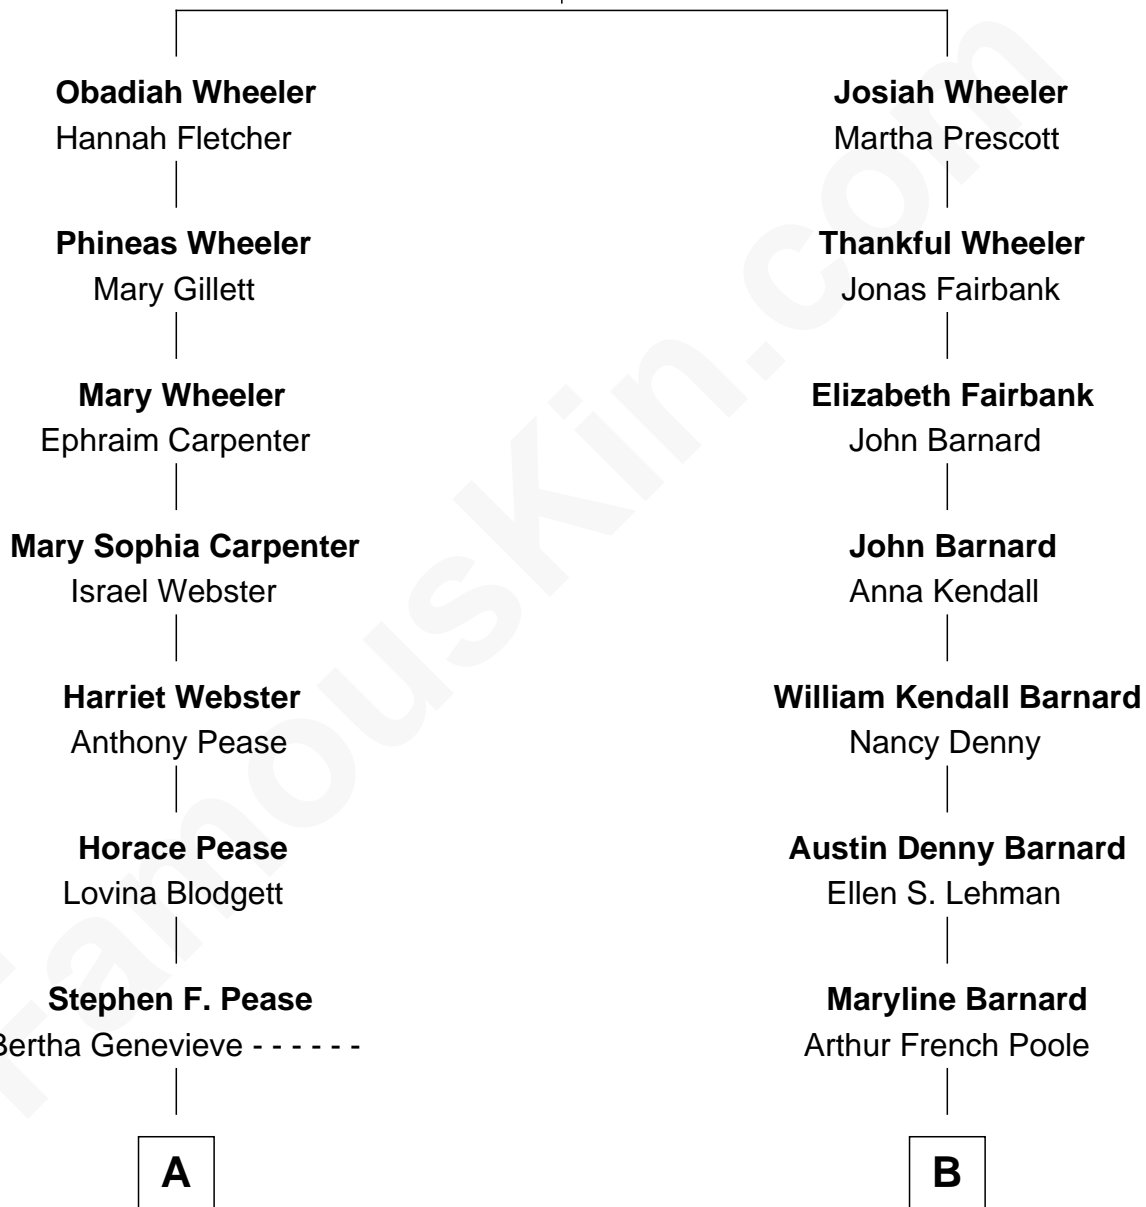

# FamousKin.com Relationship Chart of

**Mark David Chapman**  
*Assassinated John Lennon*

9th cousin of

**Timothy Hutton**  
*TV and Movie Actor*

**Obadiah Wheeler**  
Elizabeth White

**A**

**Henry Horace Pease**

Myrtle S. Nelson

**Diane Elizabeth Pease**

David Curtis Chapman

**Mark David Chapman**

*Assassinated John Lennon*

**B**

**Arthur Barnard Poole**

Helen Noyes Burdick

**Maryline Barnard Poole**

Dana James Hutton

**Timothy Hutton**

*TV and Movie Actor*

FamousKin.com