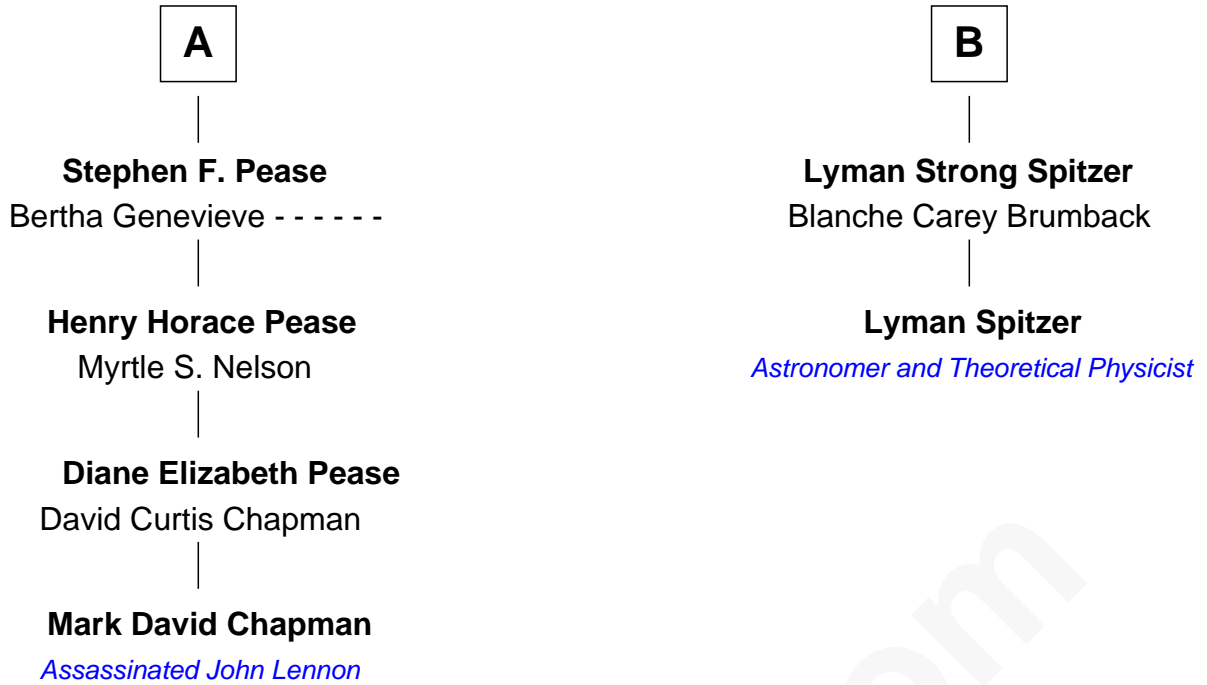

FamousKin.com
Relationship Chart of
Mark David Chapman
Assassinated John Lennon

8th cousin 2 times removed of

Lyman Spitzer
Astronomer and Theoretical Physicist

FamousKin.com