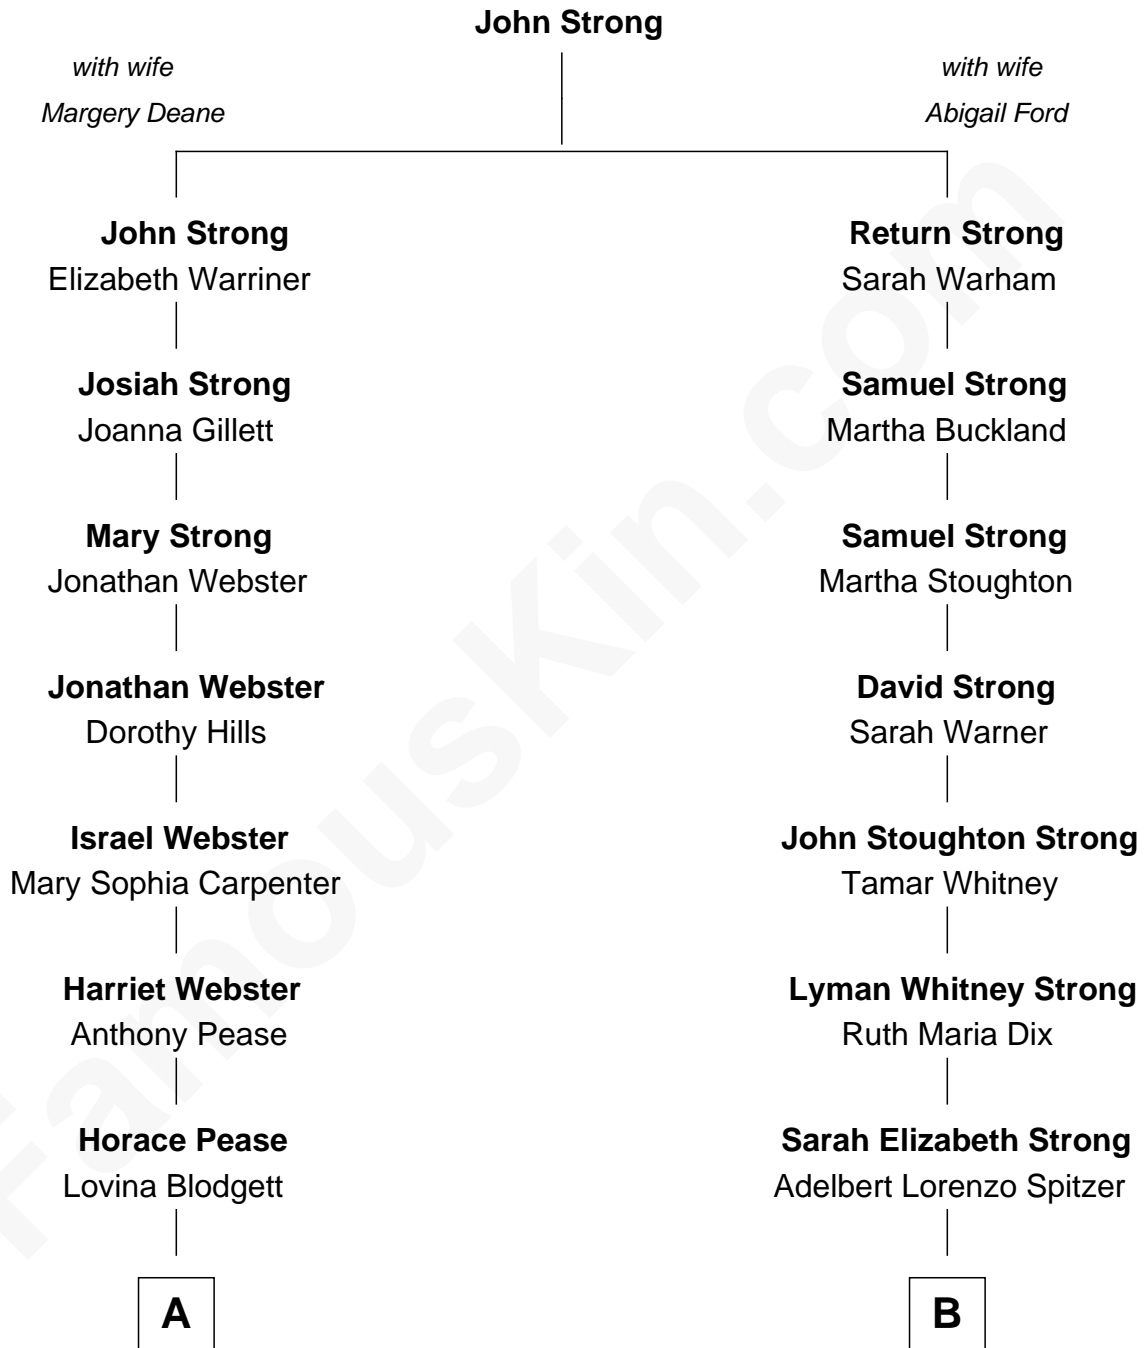

FamousKin.com
Relationship Chart of
Mark David Chapman
Assassinated John Lennon

8th cousin 2 times removed of

Lyman Spitzer
Astronomer and Theoretical Physicist

FamousKin.com