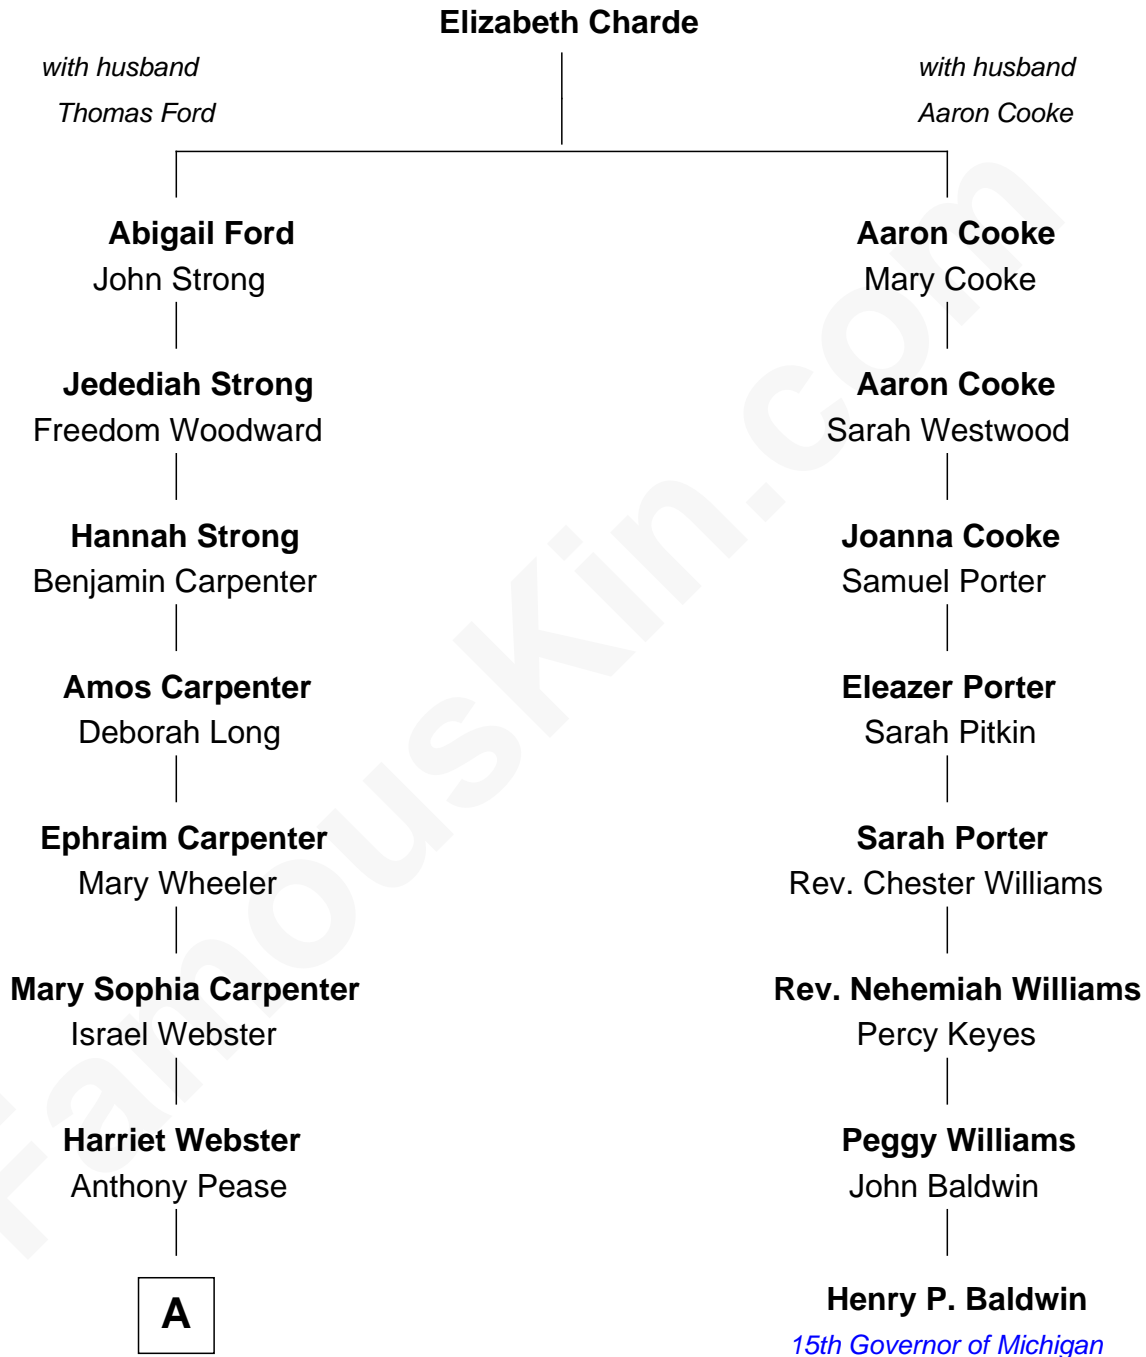

FamousKin.com
Relationship Chart of
Mark David Chapman
Assassinated John Lennon

7th cousin 4 times removed of

Henry P. Baldwin
15th Governor of Michigan

A

—
Horace Pease
Lovina Blodgett

—
Stephen F. Pease
Bertha Genevieve - - - - -