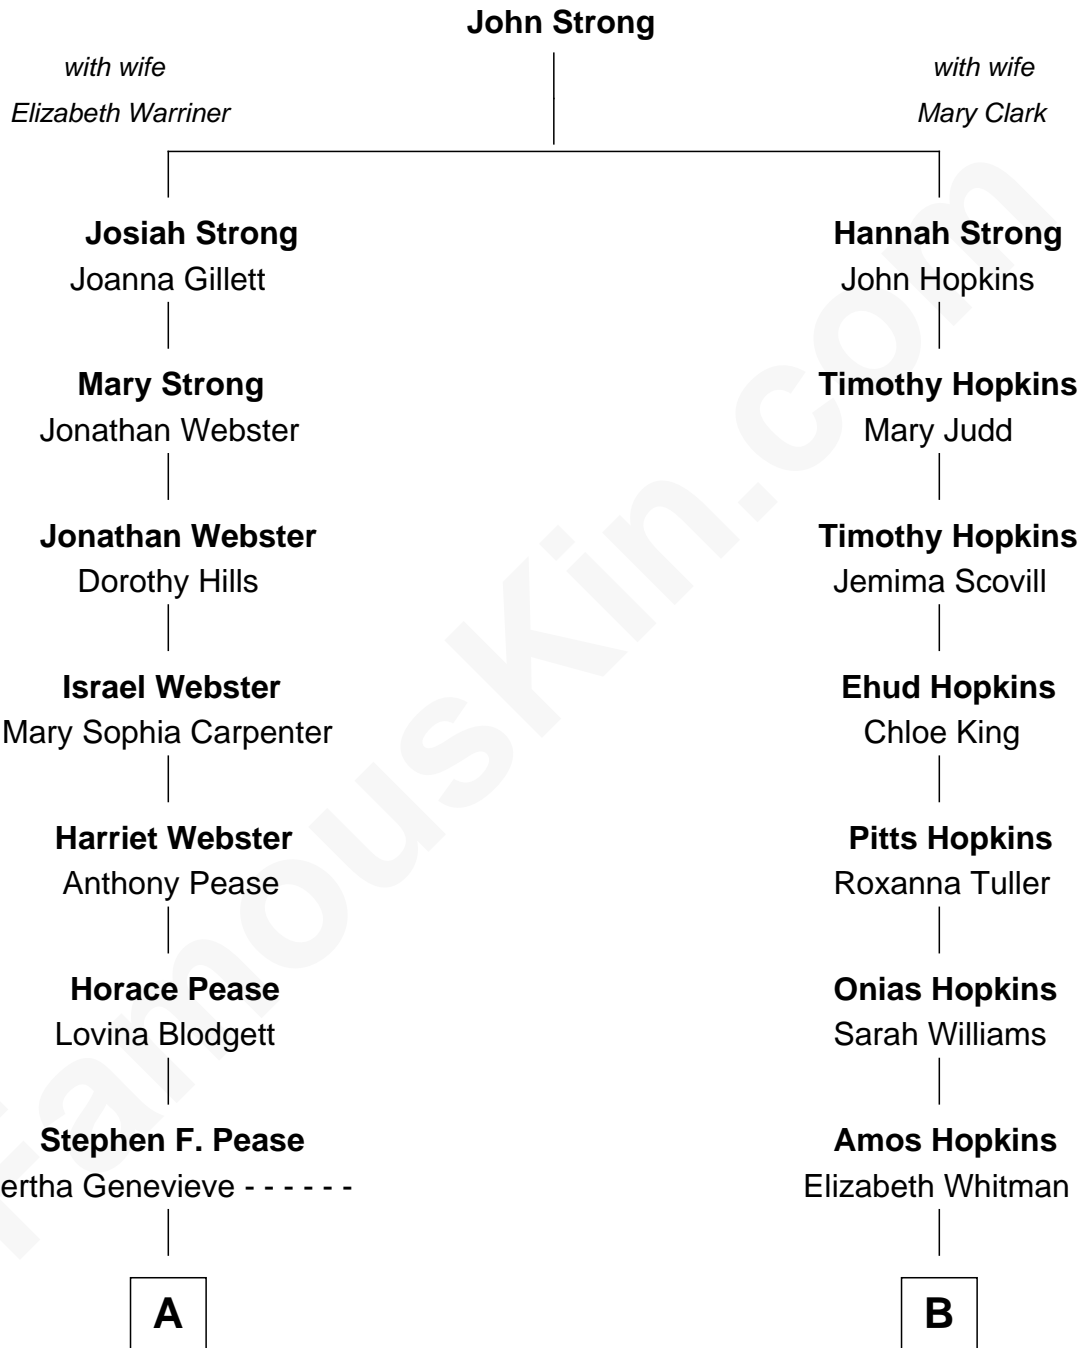

FamousKin.com
Relationship Chart of
Mark David Chapman
Assassinated John Lennon

9th cousin 3 times removed of

Taylor Lautner
TV and Movie Actor

A

Henry Horace Pease

Myrtle S. Nelson

Diane Elizabeth Pease

David Curtis Chapman