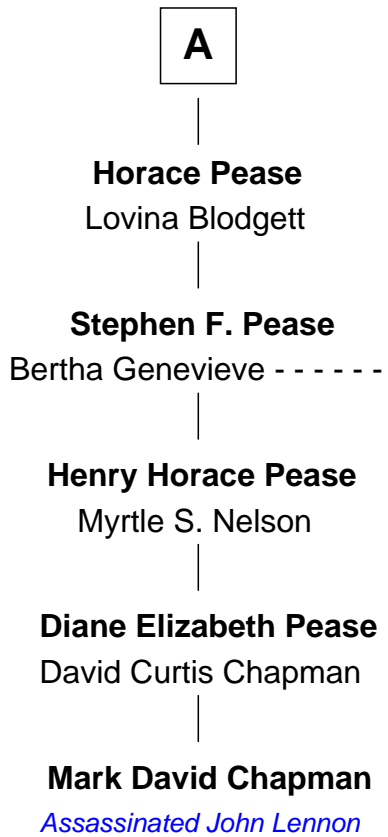

FamousKin.com Relationship Chart of

Mark David Chapman

Assassinated John Lennon

9th great-grandnephew of

Walter Deane

(c1612 - c1693) Great Migration Immigrant 1637

William Deane

FamousKin.com