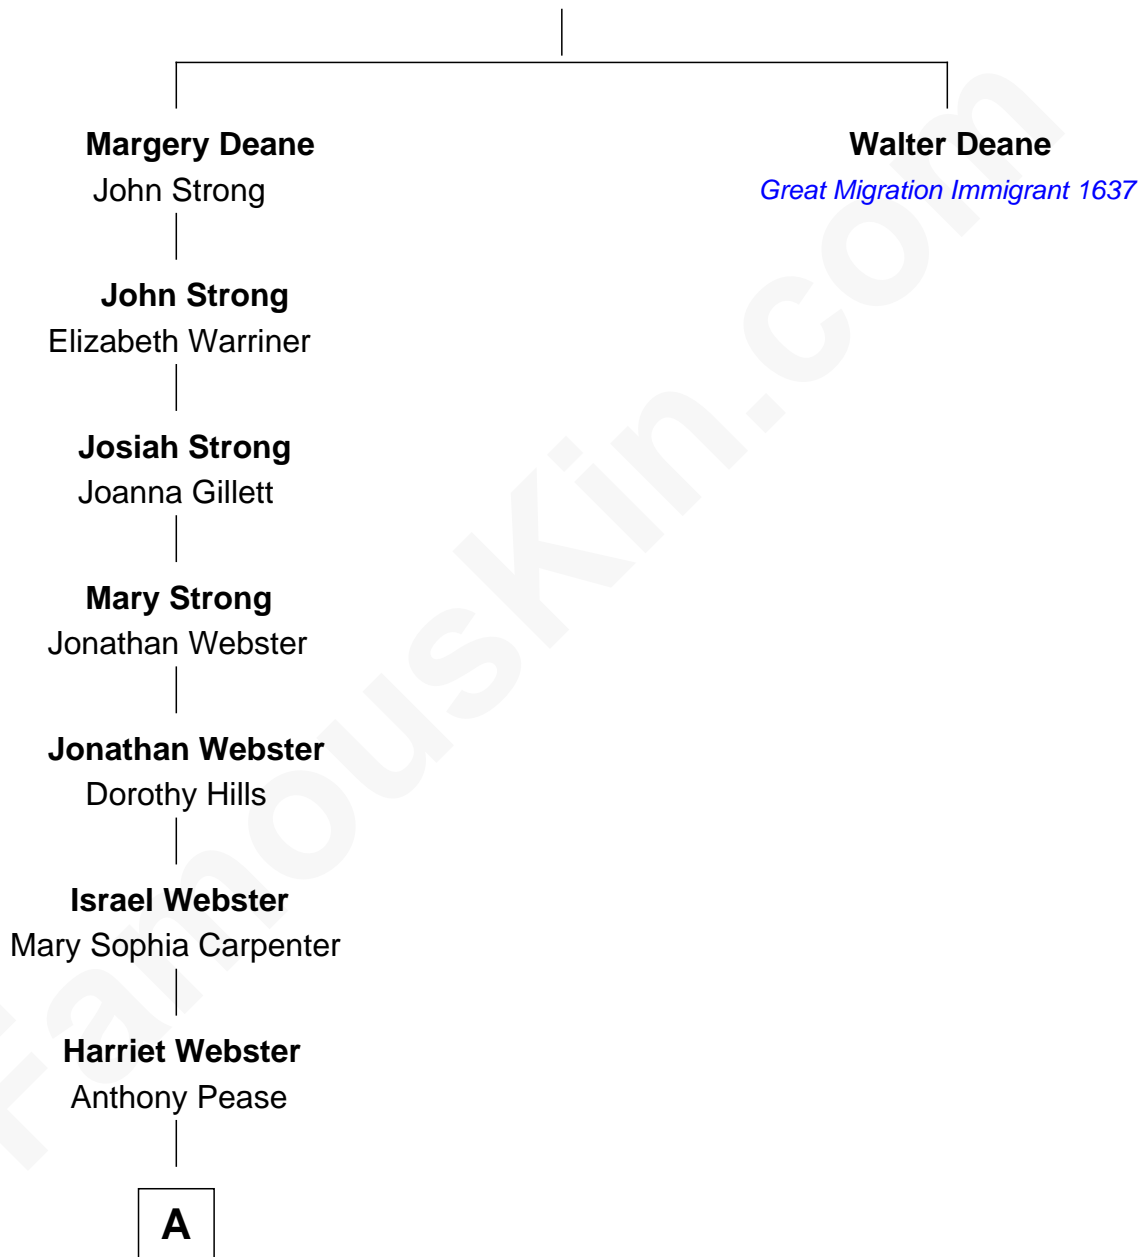

FamousKin.com Relationship Chart of

Mark David Chapman

Assassinated John Lennon

9th great-grandnephew of

Walter Deane

(c1612 - c1693) Great Migration Immigrant 1637

William Deane

FamousKin.com