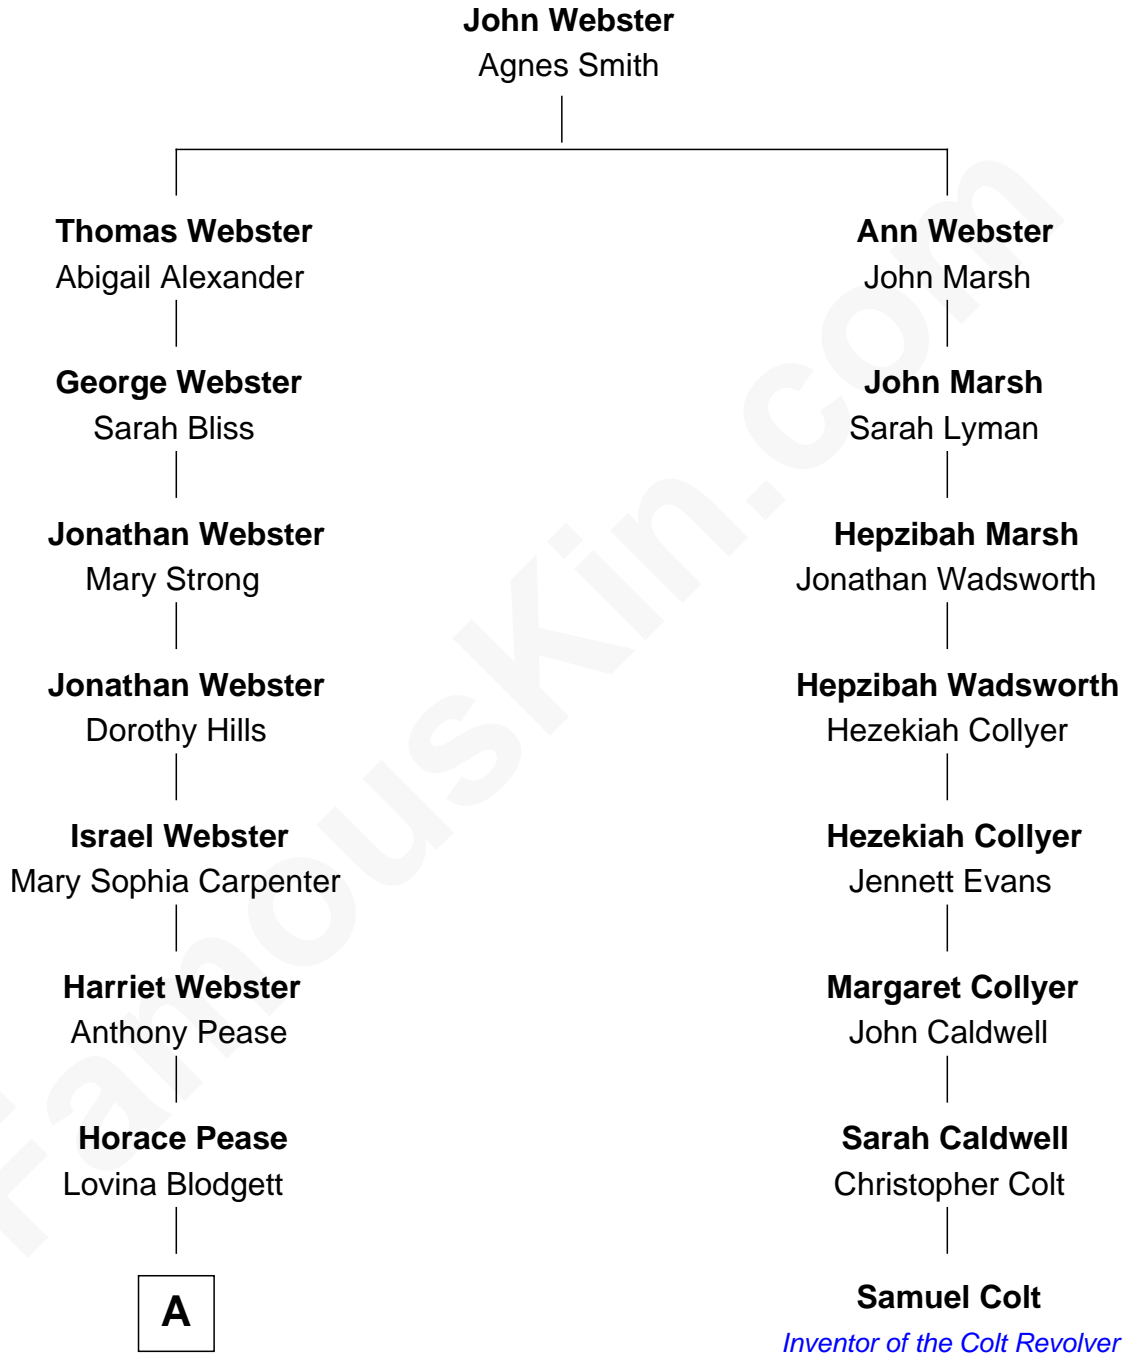

FamousKin.com
Relationship Chart of
Mark David Chapman
Assassinated John Lennon

7th cousin 3 times removed of
Samuel Colt
Inventor of the Colt Revolver

A

—
Stephen F. Pease
Bertha Genevieve - - - - -

—
Henry Horace Pease
Myrtle S. Nelson

—
Diane Elizabeth Pease
David Curtis Chapman

—
Mark David Chapman
Assassinated John Lennon

FamousKin.com