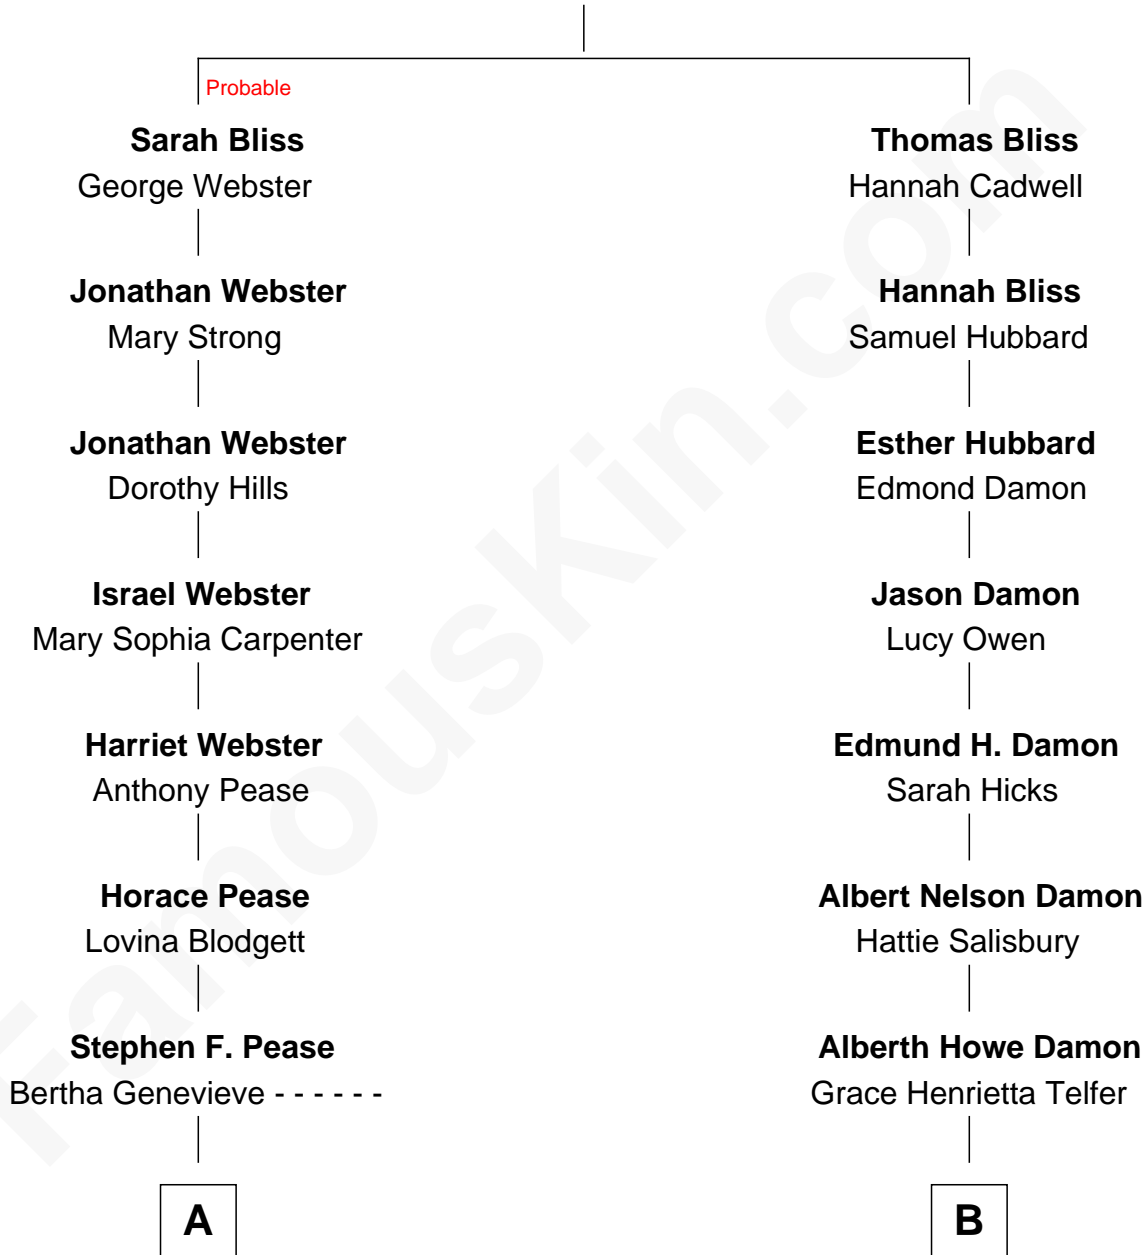

FamousKin.com
Relationship Chart of
Mark David Chapman
Assassinated John Lennon

9th cousin of

Matt Damon
Movie Actor

Samuel Bliss
 Mary Leonard

A

Henry Horace Pease

Myrtle S. Nelson

Diane Elizabeth Pease

David Curtis Chapman

Mark David Chapman

Assassinated John Lennon

B

Albert Howe Damon

Roberta M. Fay

Kent Telfer Damon

Nancy June Carlsson-Paige