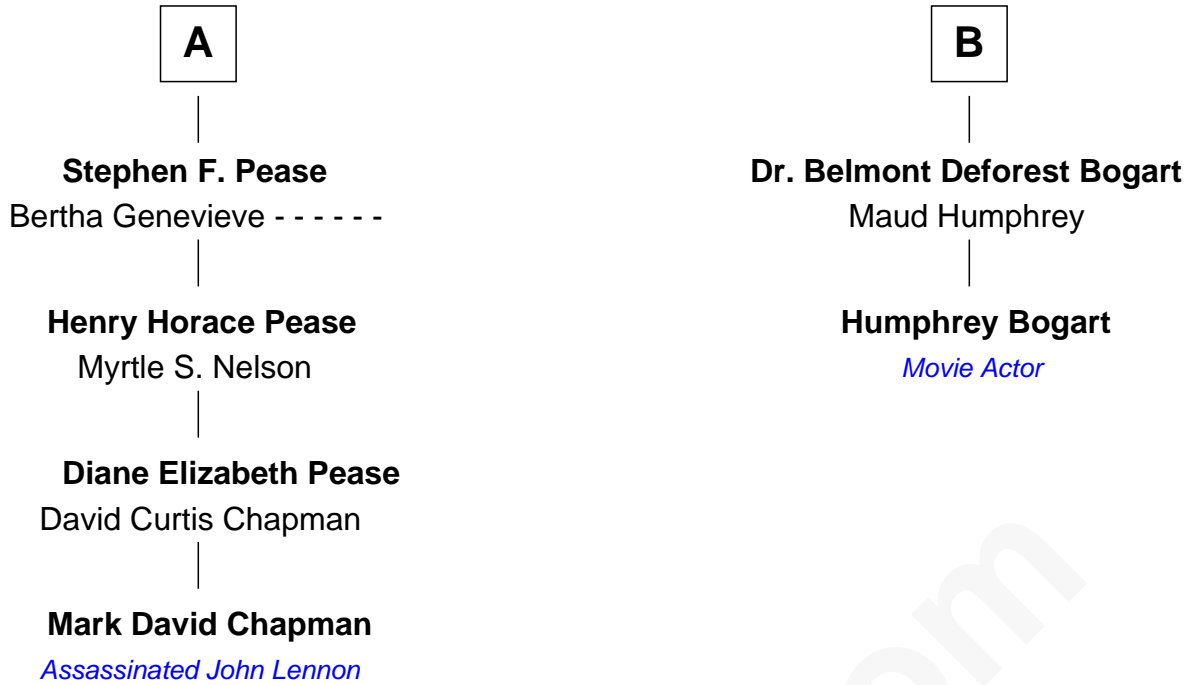

FamousKin.com Relationship Chart of

Mark David Chapman
Assassinated John Lennon

8th cousin 2 times removed of

Humphrey Bogart
Movie Actor

Resolved White
Judith Vassall

FamousKin.com