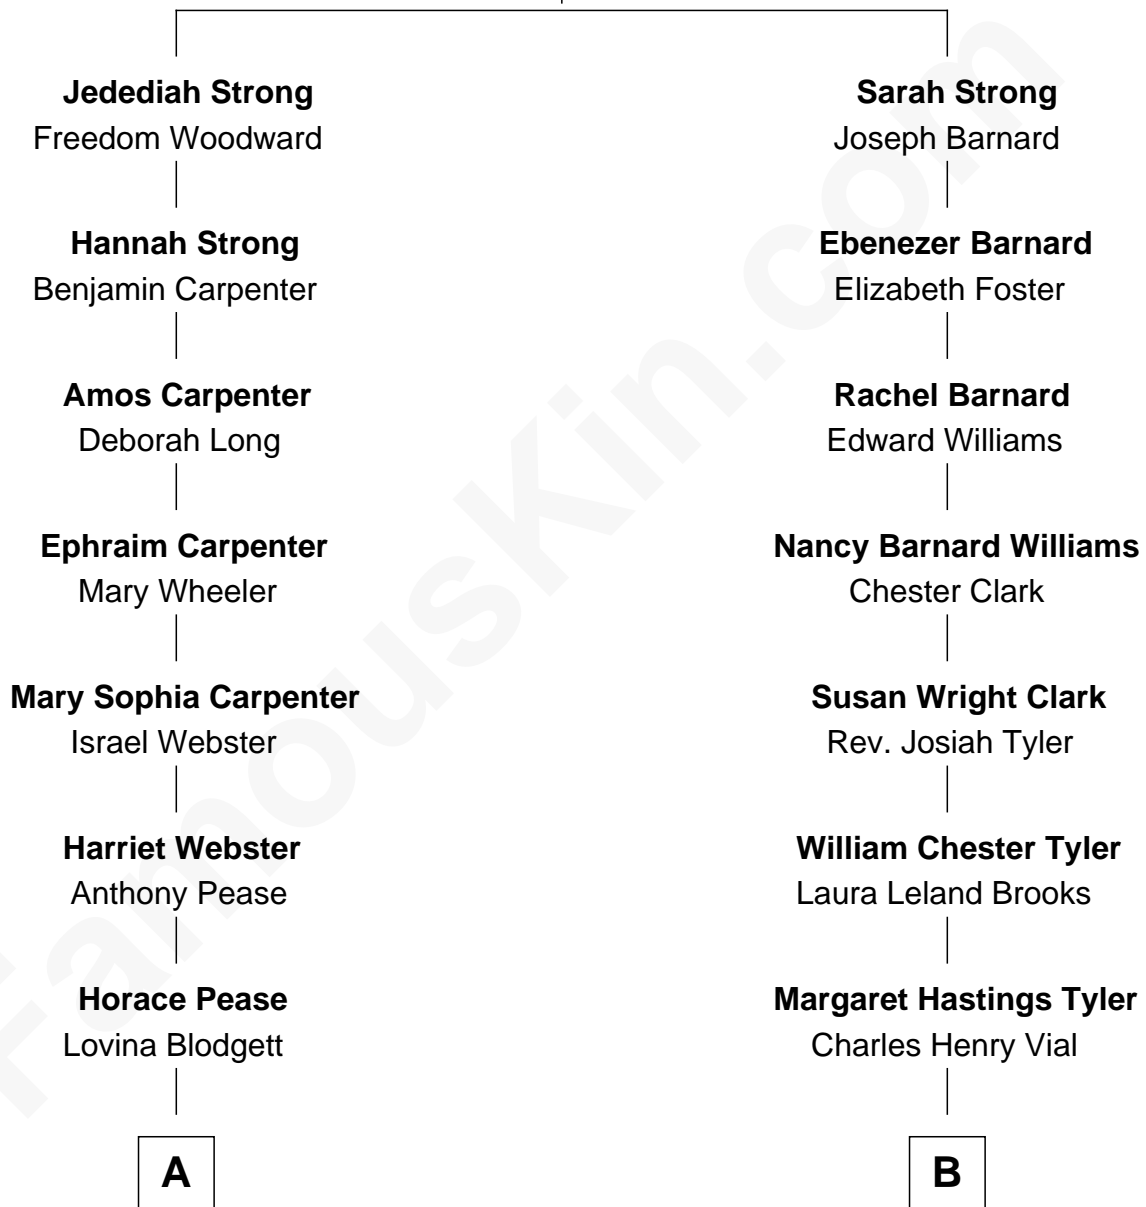

FamousKin.com
Relationship Chart of
Mark David Chapman
Assassinated John Lennon

9th cousin 1 time removed of

Kate Upton

Sports Illustrated Swimsuit Cover Model

Abigail Ford
 John Strong

FamousKin.com