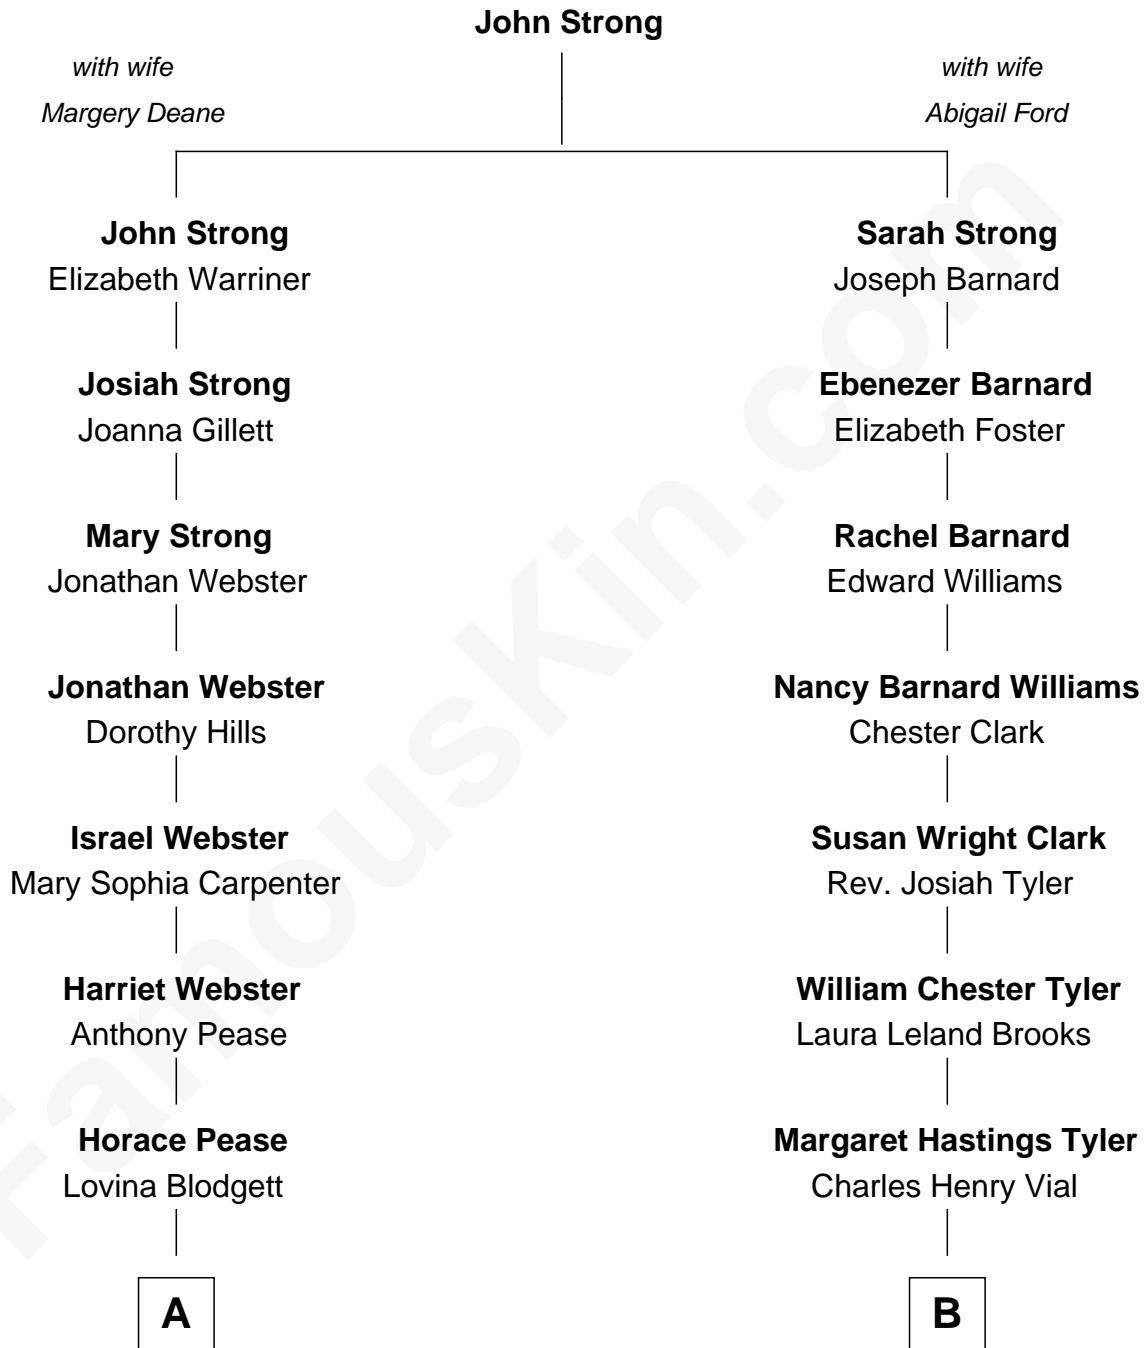

FamousKin.com
Relationship Chart of
Mark David Chapman
Assassinated John Lennon

9th cousin 1 time removed of

Kate Upton

Sports Illustrated Swimsuit Cover Model

FamousKin.com