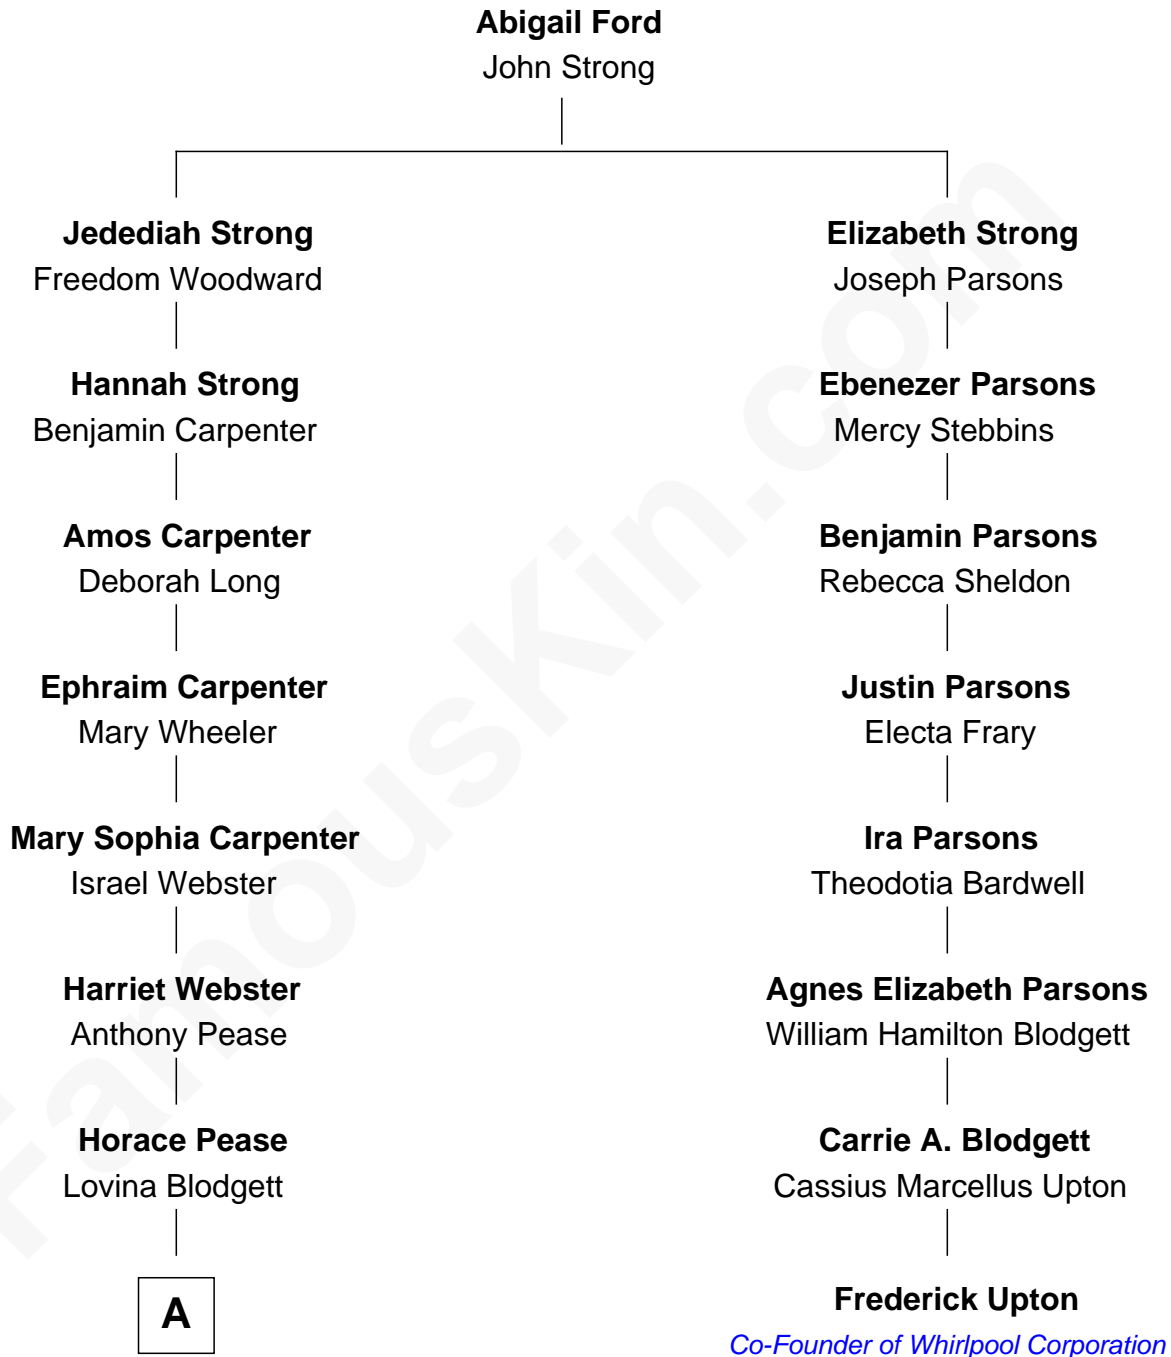

FamousKin.com
Relationship Chart of
Mark David Chapman
Assassinated John Lennon

7th cousin 3 times removed of
Frederick Upton
Co-Founder of Whirlpool Corporation

A

—
Stephen F. Pease
Bertha Genevieve - - - - -

—
Henry Horace Pease
Myrtle S. Nelson

—
Diane Elizabeth Pease
David Curtis Chapman

—
Mark David Chapman
Assassinated John Lennon

FamousKin.com