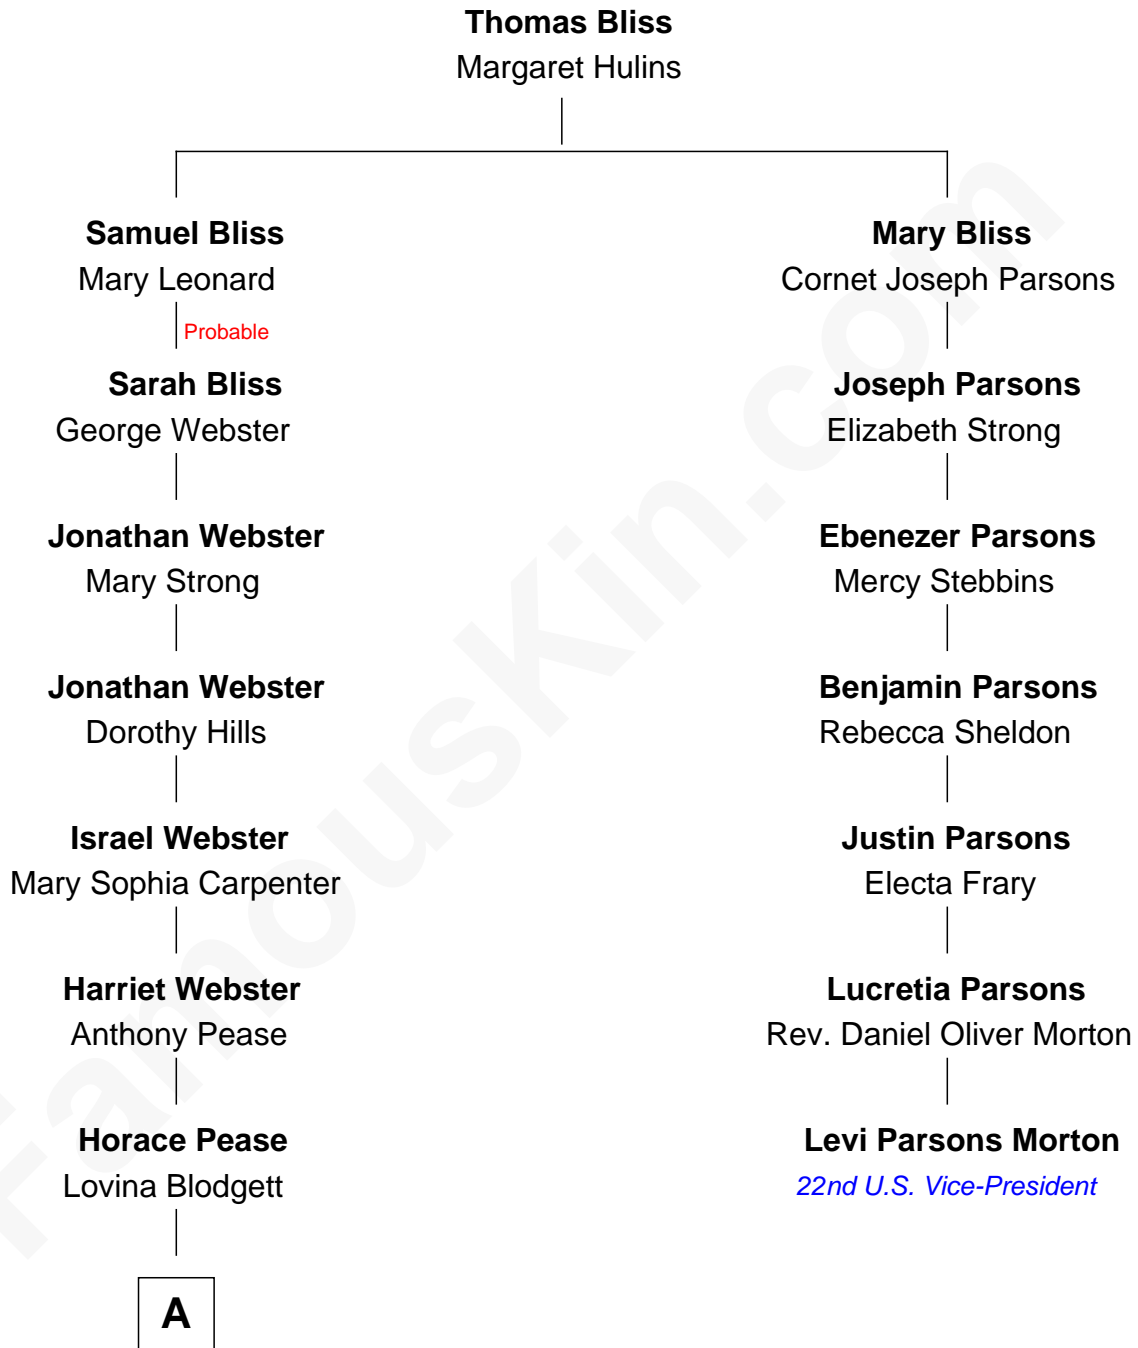

FamousKin.com Relationship Chart of

Mark David Chapman
Assassinated John Lennon

6th cousin 4 times removed of

Levi Parsons Morton
22nd U.S. Vice-President

A

—
Stephen F. Pease
Bertha Genevieve - - - - -

—
Henry Horace Pease
Myrtle S. Nelson

—
Diane Elizabeth Pease
David Curtis Chapman

—
Mark David Chapman
Assassinated John Lennon

FamousKin.com