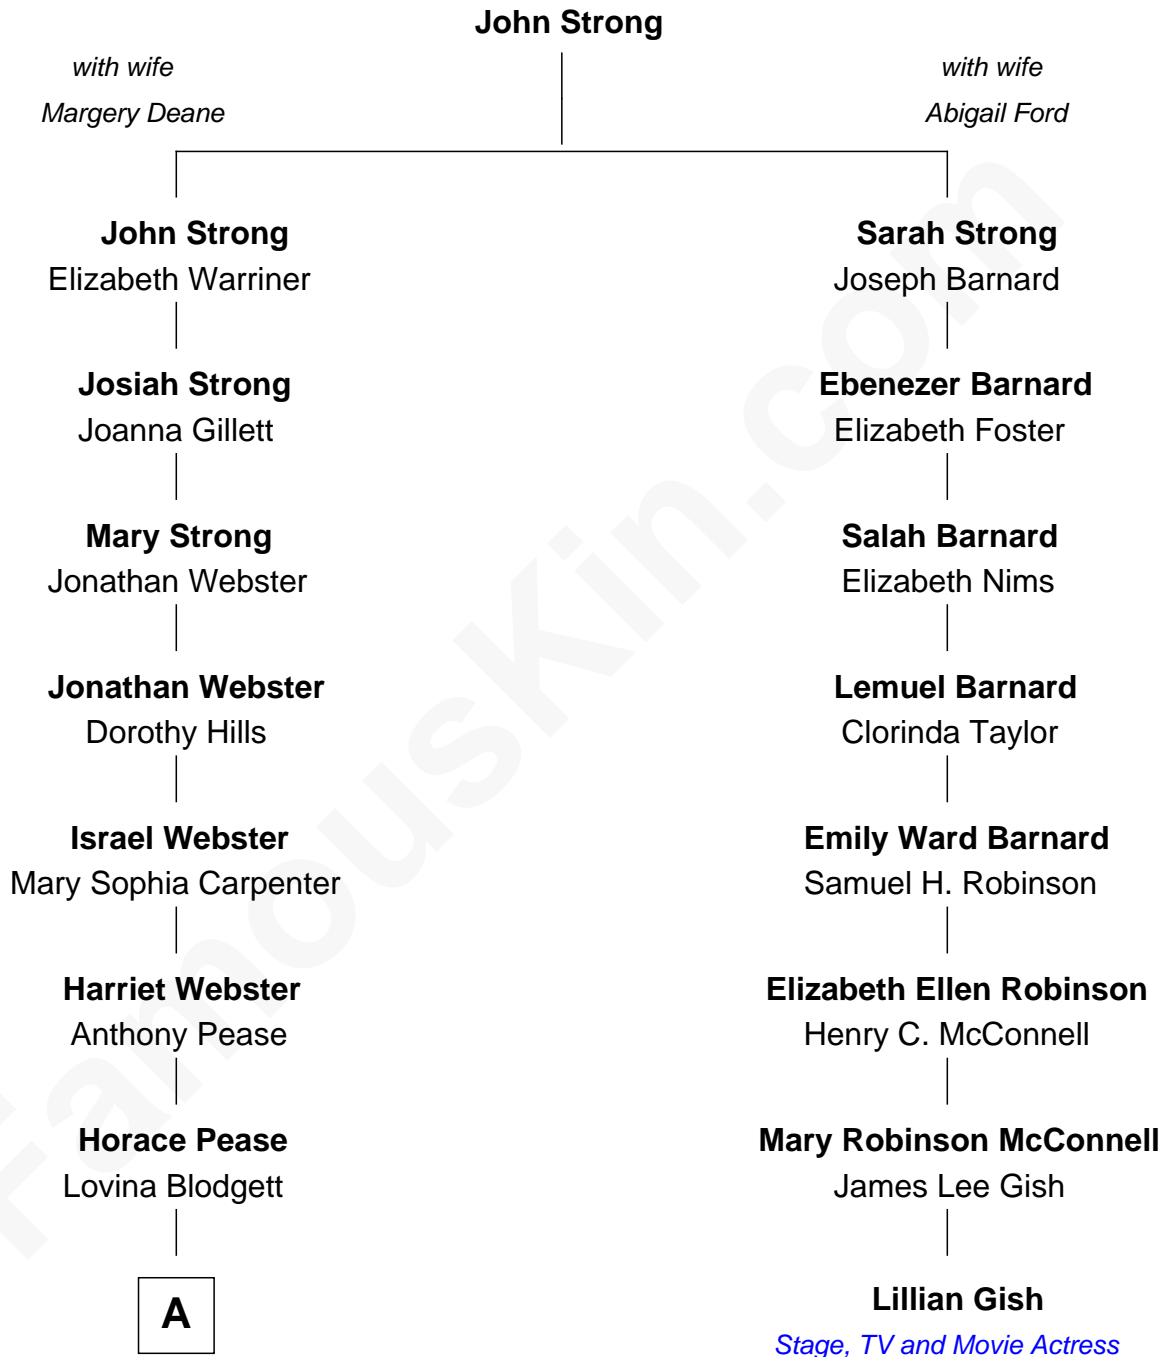

FamousKin.com
Relationship Chart of
Mark David Chapman
Assassinated John Lennon

7th cousin 3 times removed of

Lillian Gish
Stage, TV and Movie Actress

A

—
Stephen F. Pease
Bertha Genevieve - - - - -

—
Henry Horace Pease
Myrtle S. Nelson