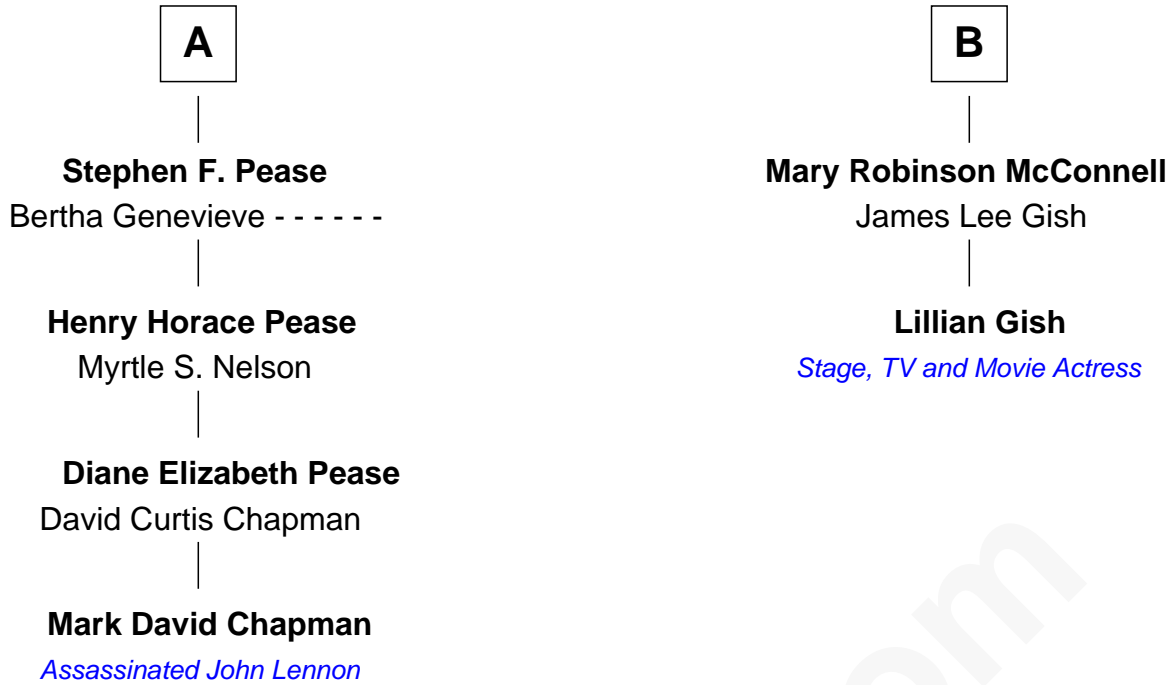

# FamousKin.com Relationship Chart of

**Mark David Chapman**  
*Assassinated John Lennon*

8th cousin 2 times removed of

**Lillian Gish**  
*Stage, TV and Movie Actress*

**Henry Woodward**  
Elizabeth - - - - -