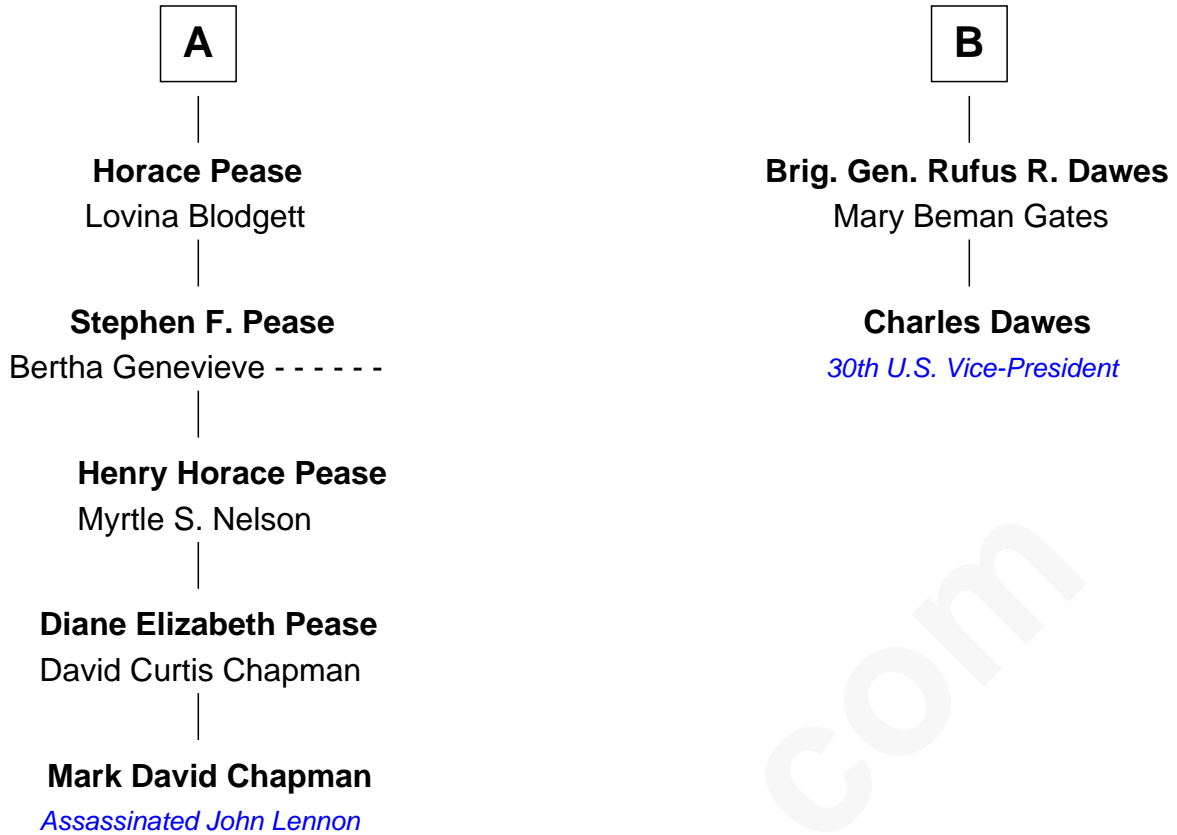

FamousKin.com
Relationship Chart of
Mark David Chapman
Assassinated John Lennon

8th cousin 3 times removed of

Charles Dawes
30th U.S. Vice-President

FamousKin.com