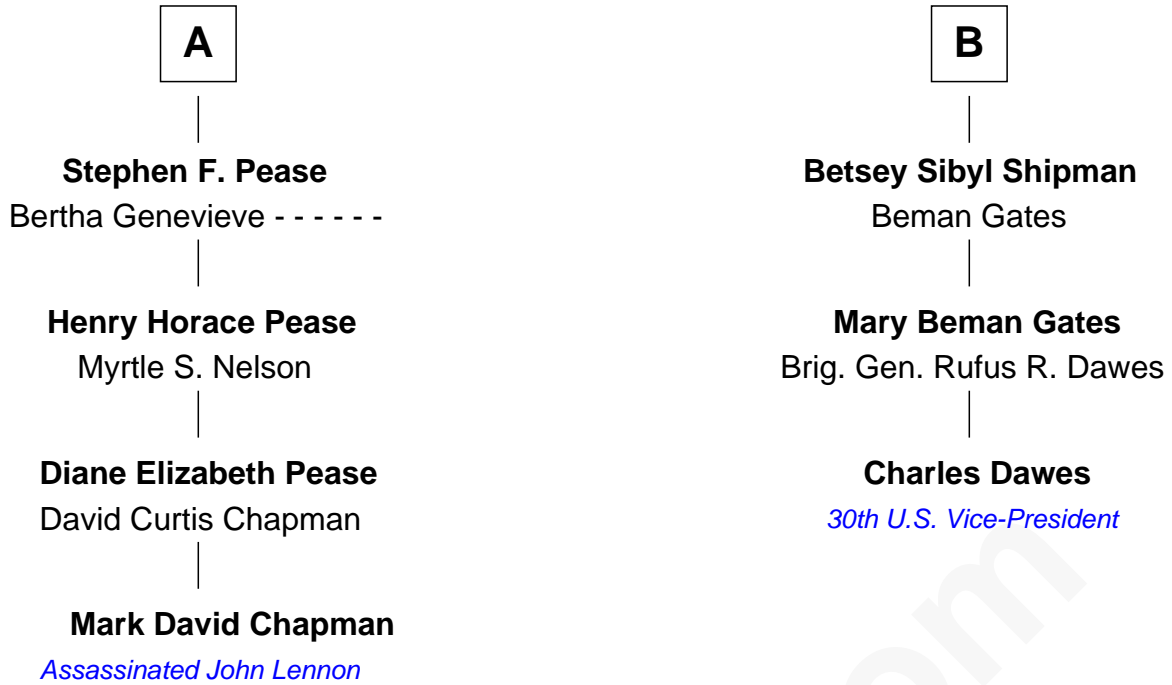

FamousKin.com
Relationship Chart of
Mark David Chapman
Assassinated John Lennon

9th cousin 1 time removed of

Charles Dawes
30th U.S. Vice-President

FamousKin.com