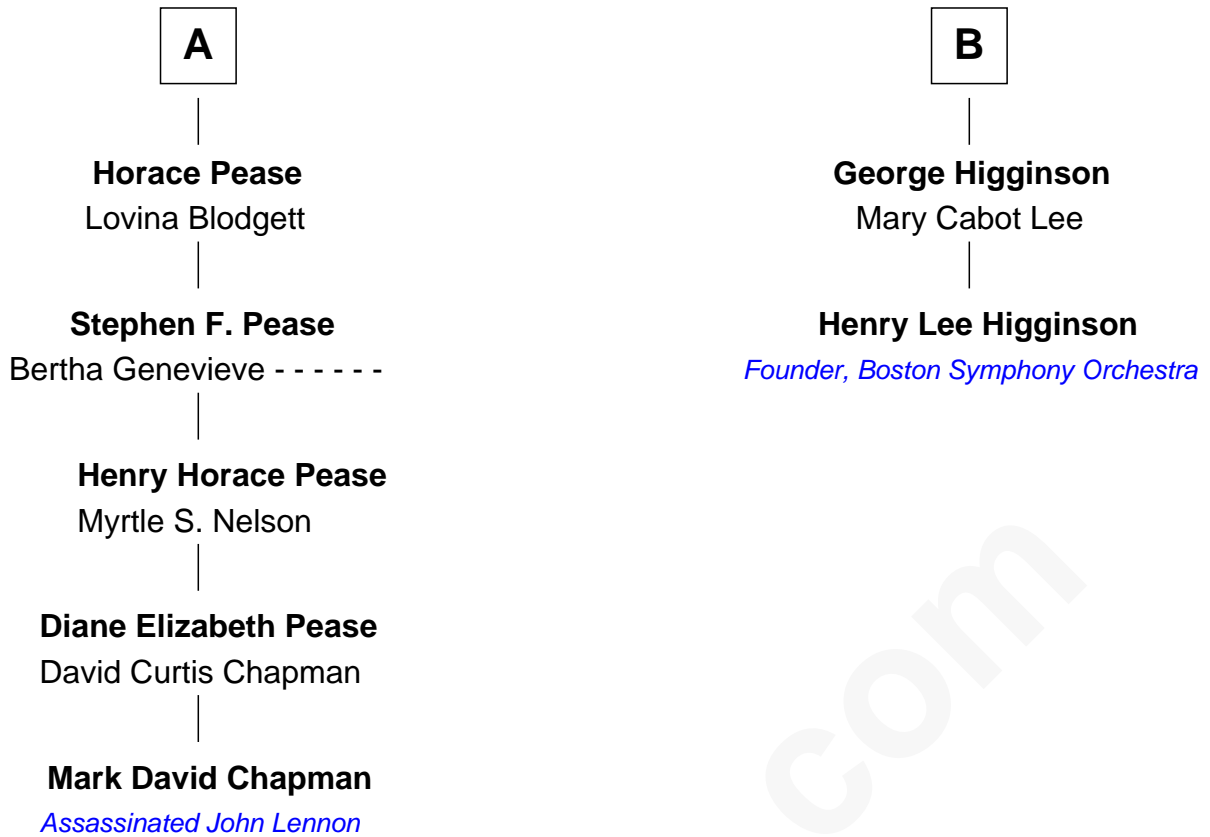

FamousKin.com Relationship Chart of

Mark David Chapman
Assassinated John Lennon

8th cousin 3 times removed of

Henry Lee Higginson
Founder of the Boston Symphony Orchestra

FamousKin.com