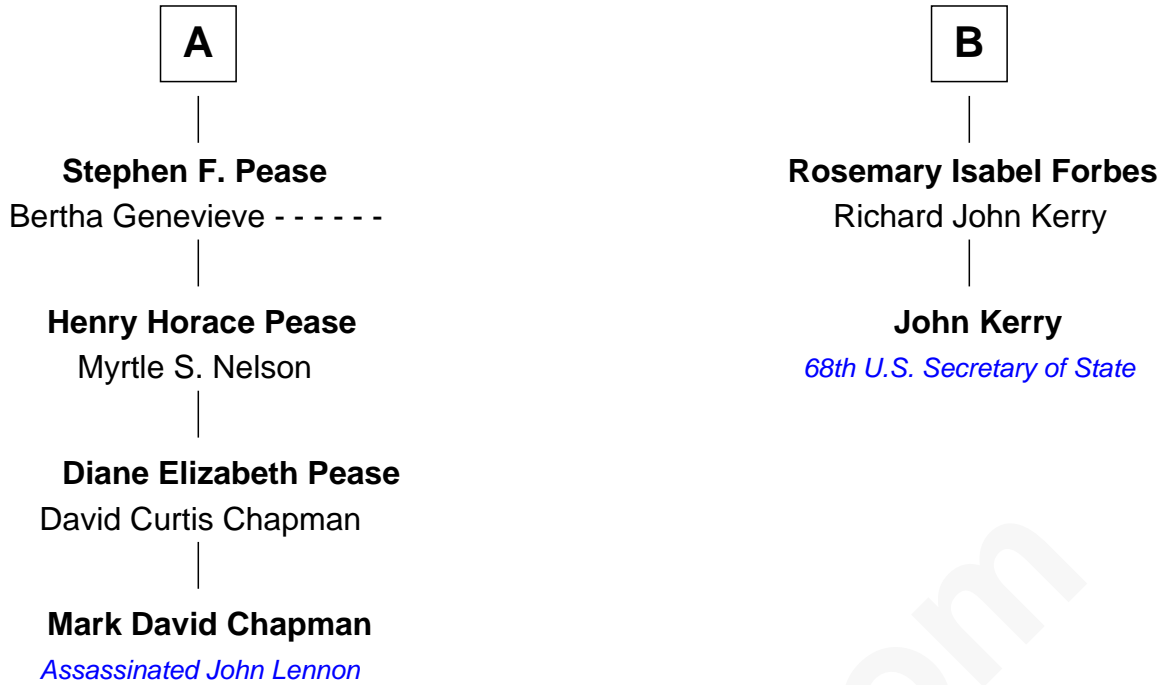

# FamousKin.com Relationship Chart of

**Mark David Chapman**  
*Assassinated John Lennon*

8th cousin 2 times removed of

**John Kerry**  
*68th U.S. Secretary of State*

**George Alexander**  
Susannah Sage

FamousKin.com