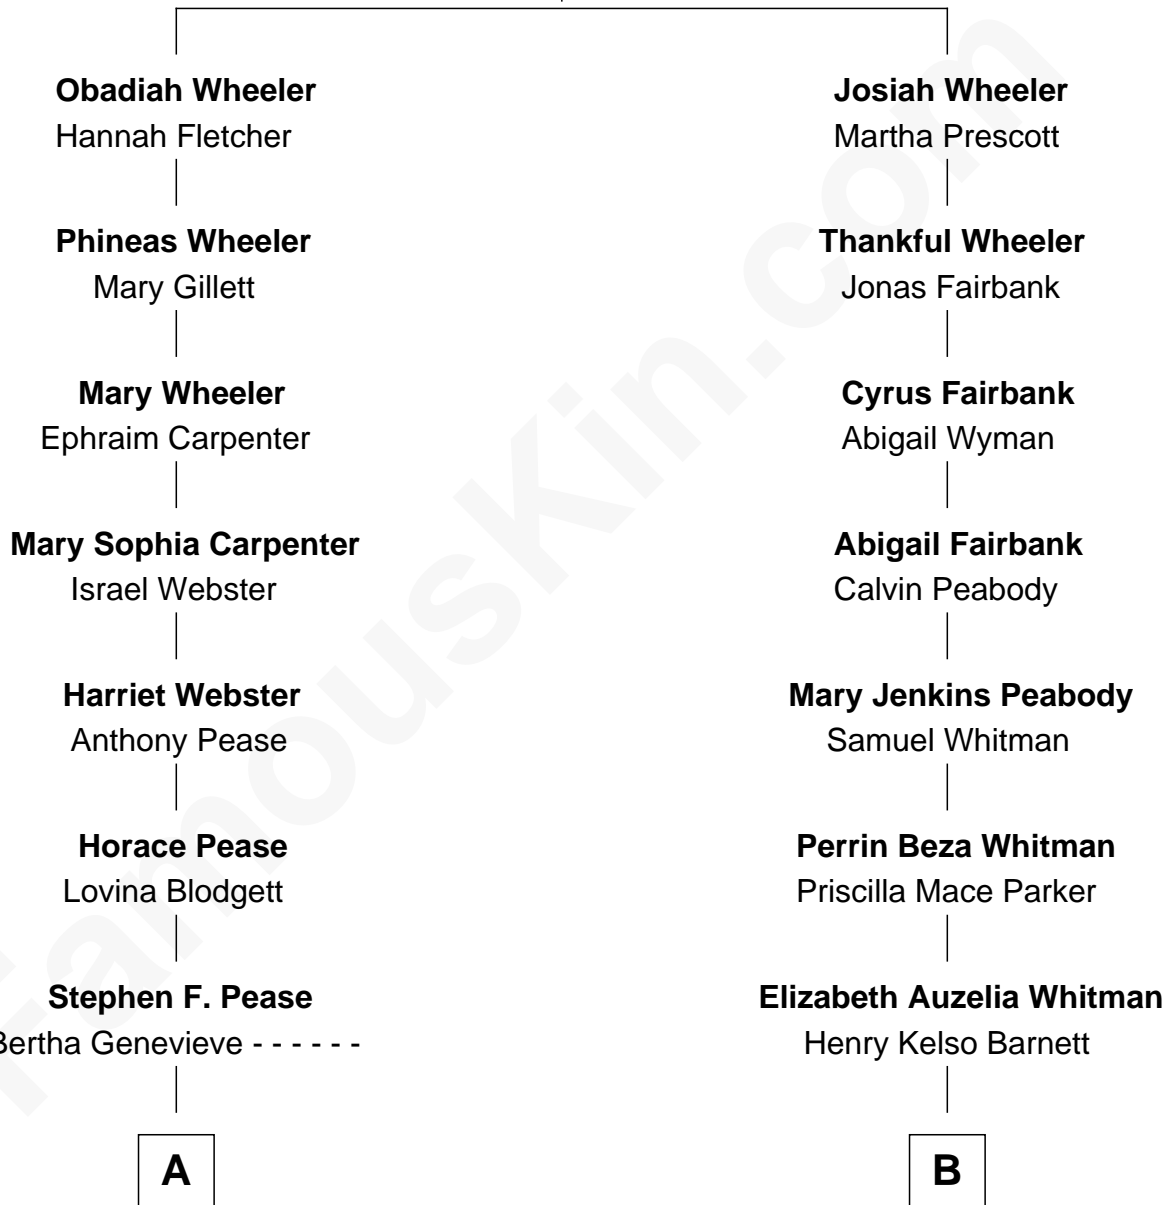

# FamousKin.com Relationship Chart of

**Mark David Chapman**  
*Assassinated John Lennon*

9th cousin of

**Grace Slick**

*Singer, Songwriter - Jefferson Airplane*

**Obadiah Wheeler**  
Elizabeth White

**A**

**Henry Horace Pease**

Myrtle S. Nelson

**Diane Elizabeth Pease**

David Curtis Chapman

**Mark David Chapman**

*Assassinated John Lennon*

**B**

**Marcus Whitman Barnett**

Mary Sue Neill

**Virginia Barnett**

Ivan Wilford Wing

**Grace Slick**

*Singer, Songwriter - Jefferson Airplane*

FamousKin.com