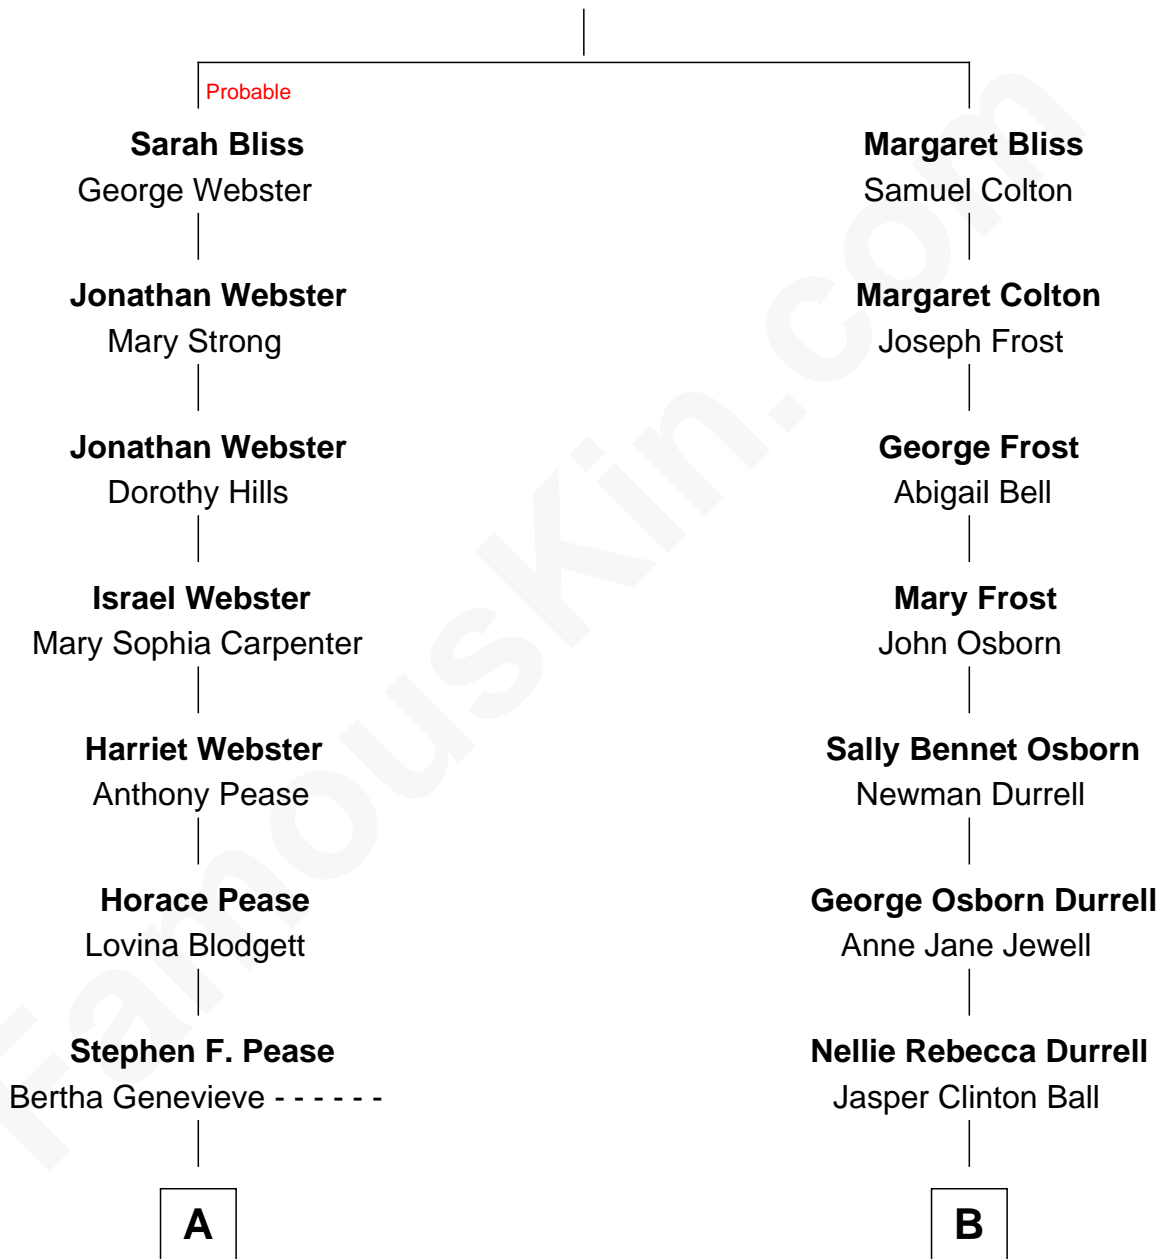

FamousKin.com Relationship Chart of

Mark David Chapman
Assassinated John Lennon

8th cousin 1 time removed of

Lucille Ball

TV Actress - "I Love Lucy"

Samuel Bliss

Mary Leonard

A

Henry Horace Pease

Myrtle S. Nelson

Diane Elizabeth Pease

David Curtis Chapman

Mark David Chapman

Assassinated John Lennon

B

Henry Durrell Ball

Desiree Evelyn Hunt

Lucille Ball

TV Actress - "I Love Lucy"

FamousKin.com