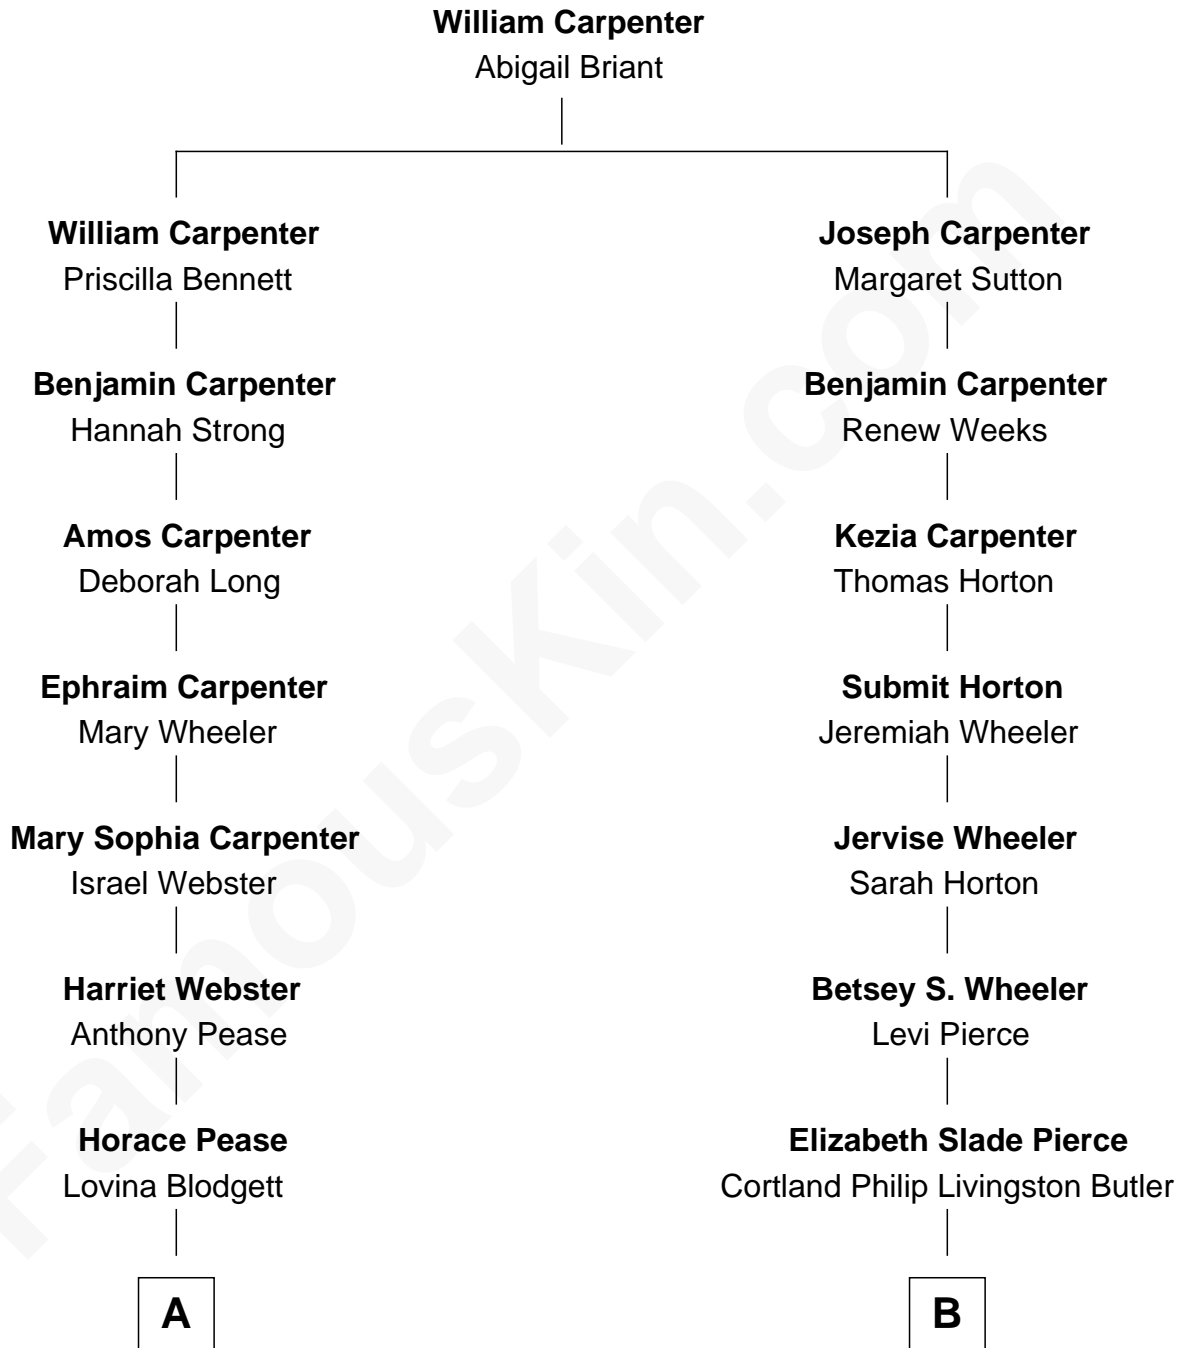

FamousKin.com
Relationship Chart of
Mark David Chapman
Assassinated John Lennon

10th cousin 1 time removed of
Jeb Bush
43rd Governor of Florida

A

Stephen F. Pease
Bertha Genevieve - - - - -

Henry Horace Pease
Myrtle S. Nelson

Diane Elizabeth Pease
David Curtis Chapman

Mark David Chapman
Assassinated John Lennon

B

Mary Elizabeth Butler
Robert Emmet Sheldon

Flora Sheldon
Samuel Prescott Bush

Prescott Sheldon Bush
Dorothy Wear Walker