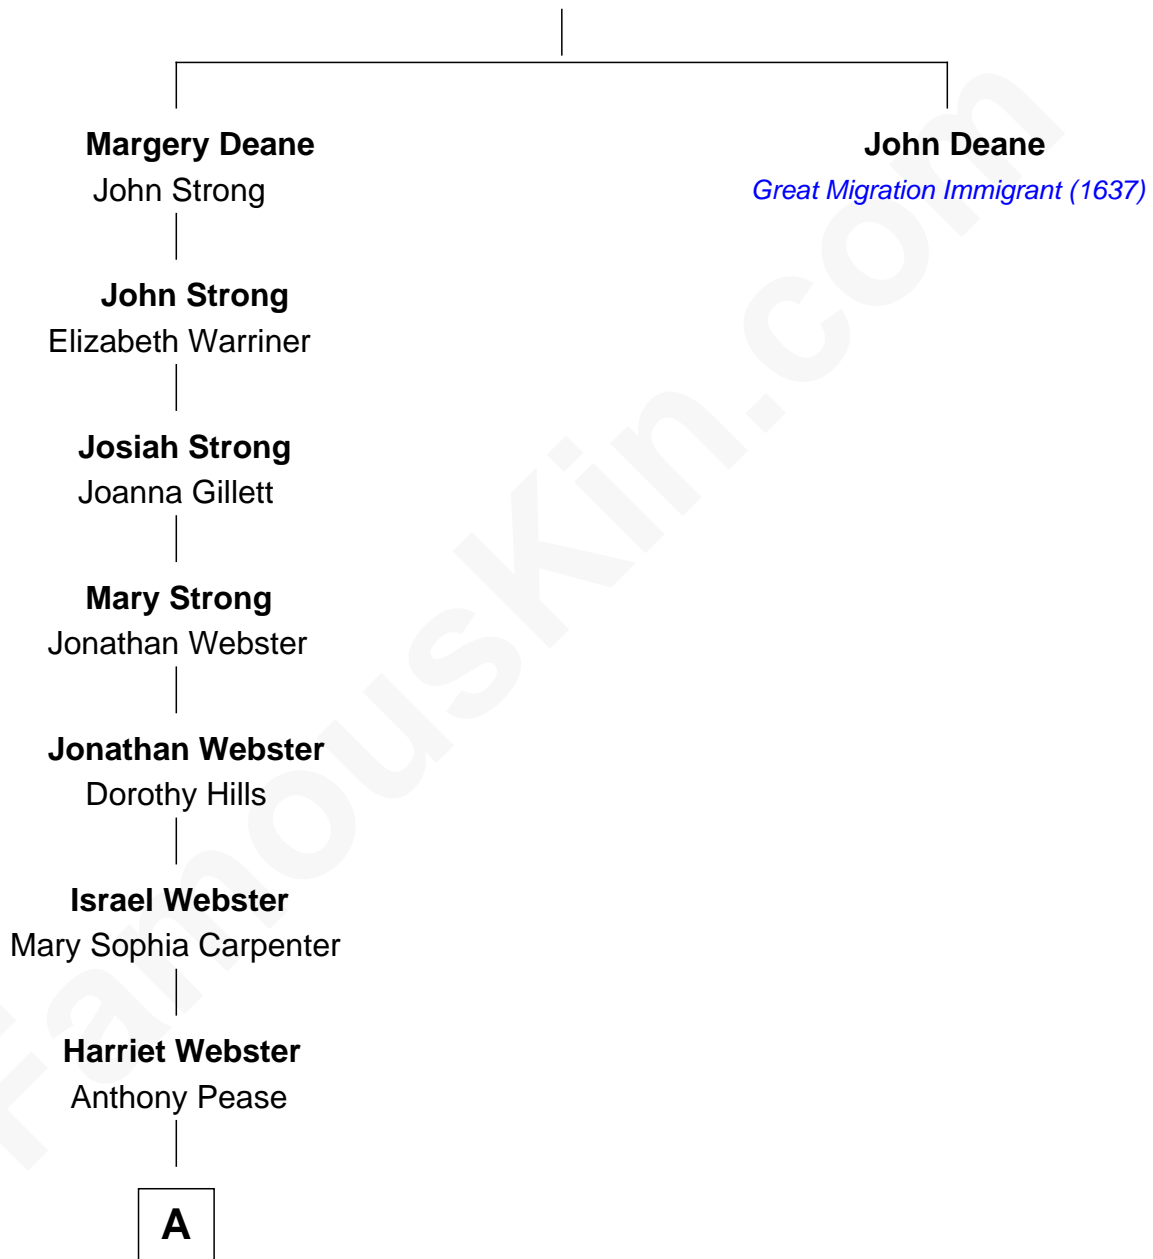

# FamousKin.com Relationship Chart of

**Mark David Chapman**

*Assassinated John Lennon*

9th great-grandnephew of

**John Deane**

*(c1600 - 1660) Great Migration Immigrant 1637*

**William Deane**

**A**

—  
**Horace Pease**

Lovina Blodgett

—  
**Stephen F. Pease**

Bertha Genevieve - - - - -

—  
**Henry Horace Pease**

Myrtle S. Nelson

—  
**Diane Elizabeth Pease**

David Curtis Chapman

—  
**Mark David Chapman**

*Assassinated John Lennon*

FamousKin.com