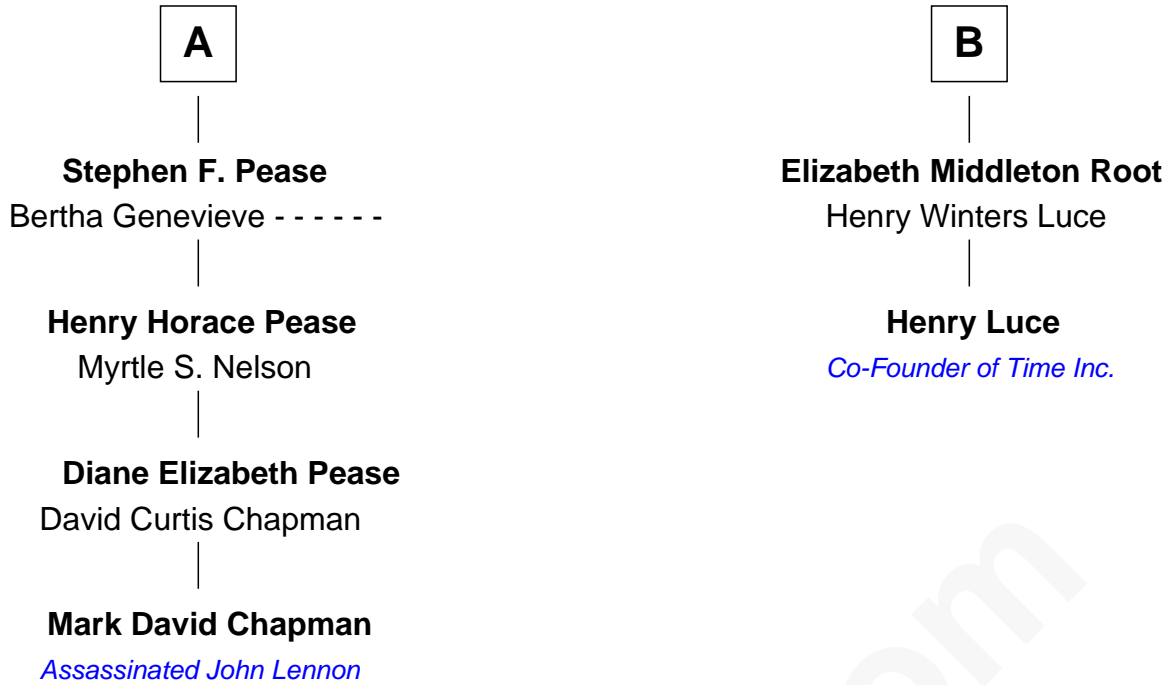

FamousKin.com

Relationship Chart of

Mark David Chapman

Assassinated John Lennon

8th cousin 2 times removed of

Henry Luce

Co-Founder of Time, Life, Fortune and Sports Illustrated magazines

FamousKin.com