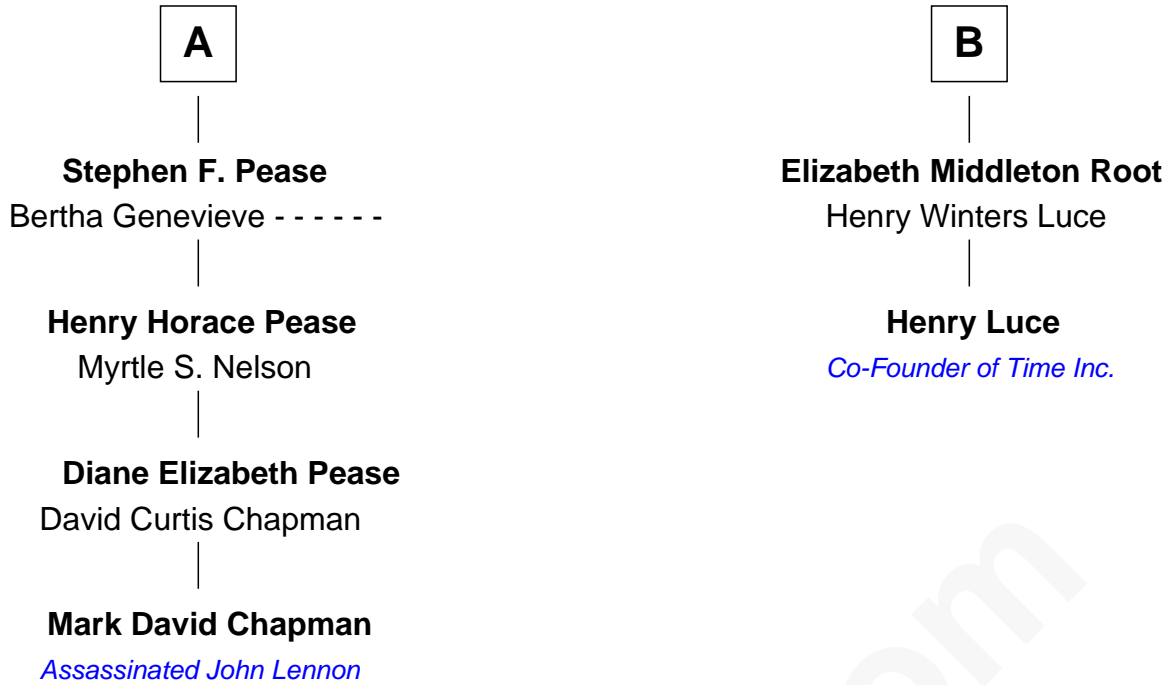

FamousKin.com
Relationship Chart of
Mark David Chapman
Assassinated John Lennon

8th cousin 2 times removed of

Henry Luce

Co-Founder of Time, Life, Fortune and Sports Illustrated magazines

Henry Woodward
 Elizabeth - - - - -

FamousKin.com