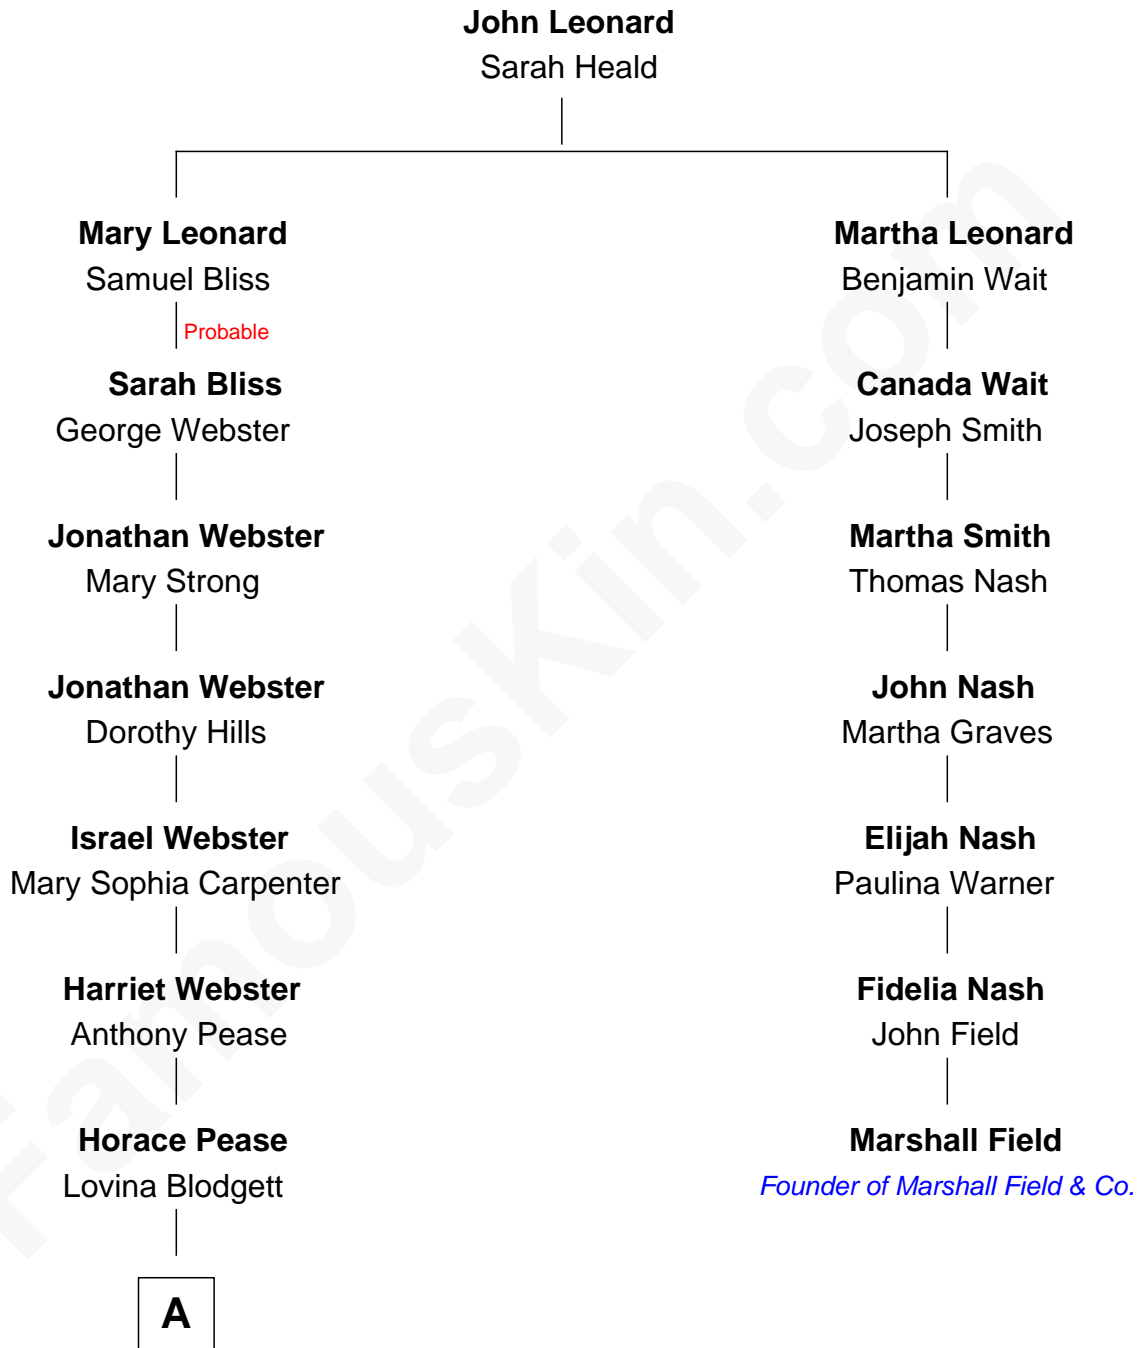

FamousKin.com Relationship Chart of

Mark David Chapman
Assassinated John Lennon

6th cousin 4 times removed of

Marshall Field
Founder of Marshall Field & Co.

A

Stephen F. Pease
Bertha Genevieve - - - - -

Henry Horace Pease
Myrtle S. Nelson