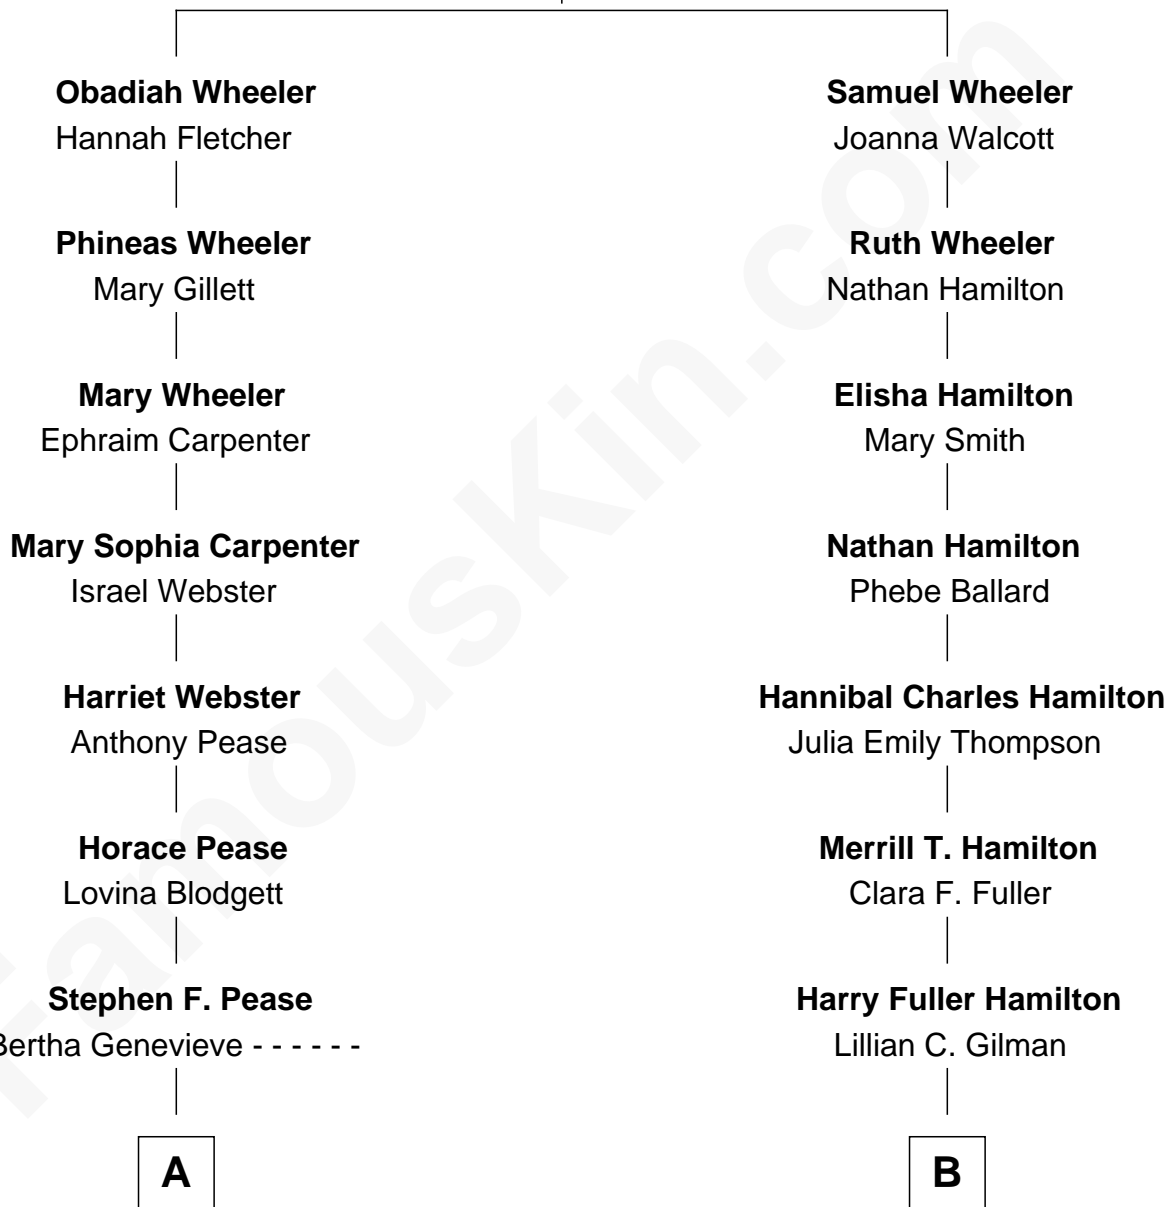

**FamousKin.com**  
**Relationship Chart of**  
**Mark David Chapman**  
*Assassinated John Lennon*

8th cousin 1 time removed of

**George Hamilton**  
*TV and Movie Actor*

**Obadiah Wheeler**  
 Elizabeth White

**A**

**Henry Horace Pease**

Myrtle S. Nelson

**Diane Elizabeth Pease**

David Curtis Chapman

**Mark David Chapman**

*Assassinated John Lennon*

**B**