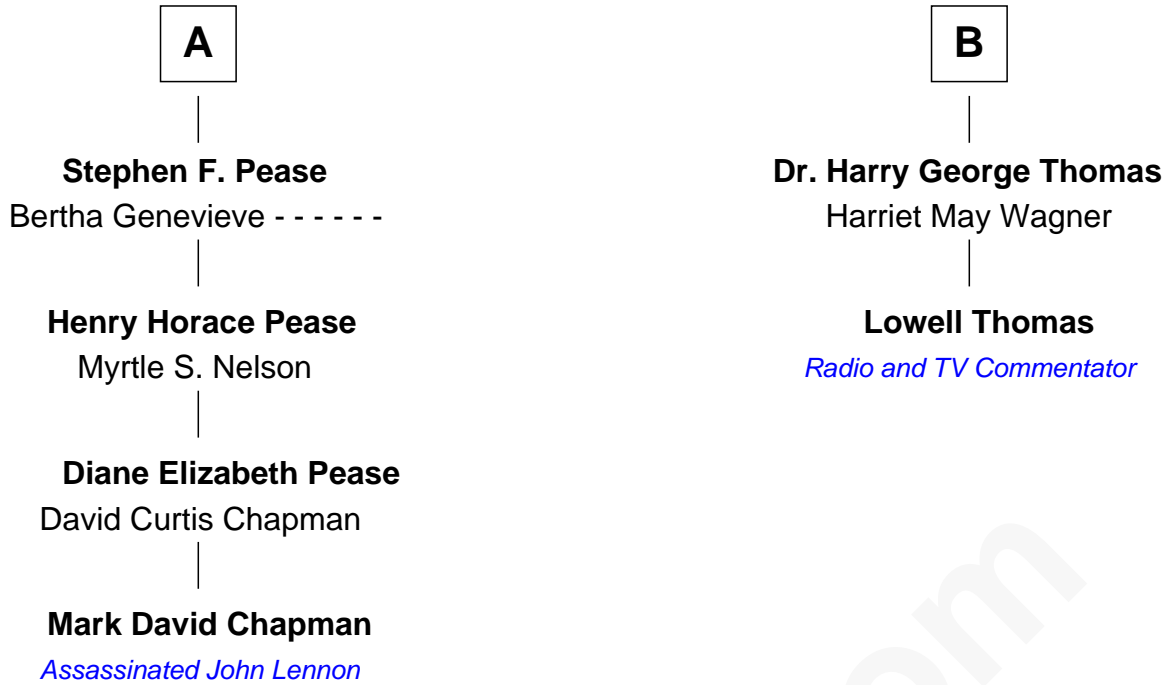

**FamousKin.com**  
**Relationship Chart of**  
**Mark David Chapman**  
*Assassinated John Lennon*

8th cousin 2 times removed of

**Lowell Thomas**  
*Radio and TV Commentator*

FamousKin.com