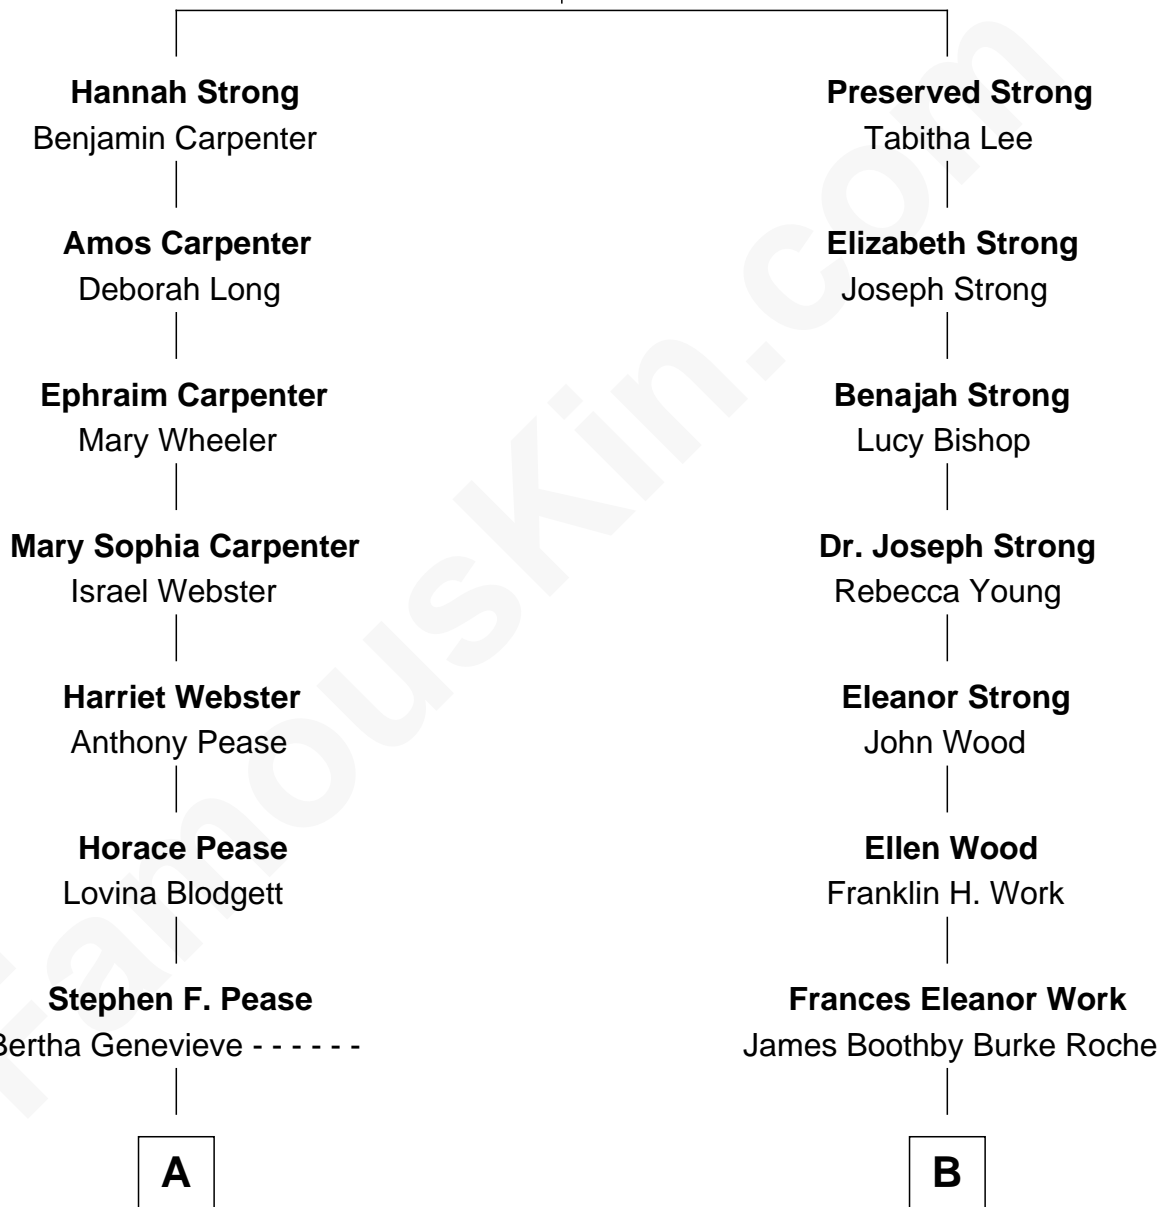

FamousKin.com
Relationship Chart of
Mark David Chapman
Assassinated John Lennon

9th cousin of

Princess Diana
Princess of Wales

Jedediah Strong
 Freedom Woodward

FamousKin.com