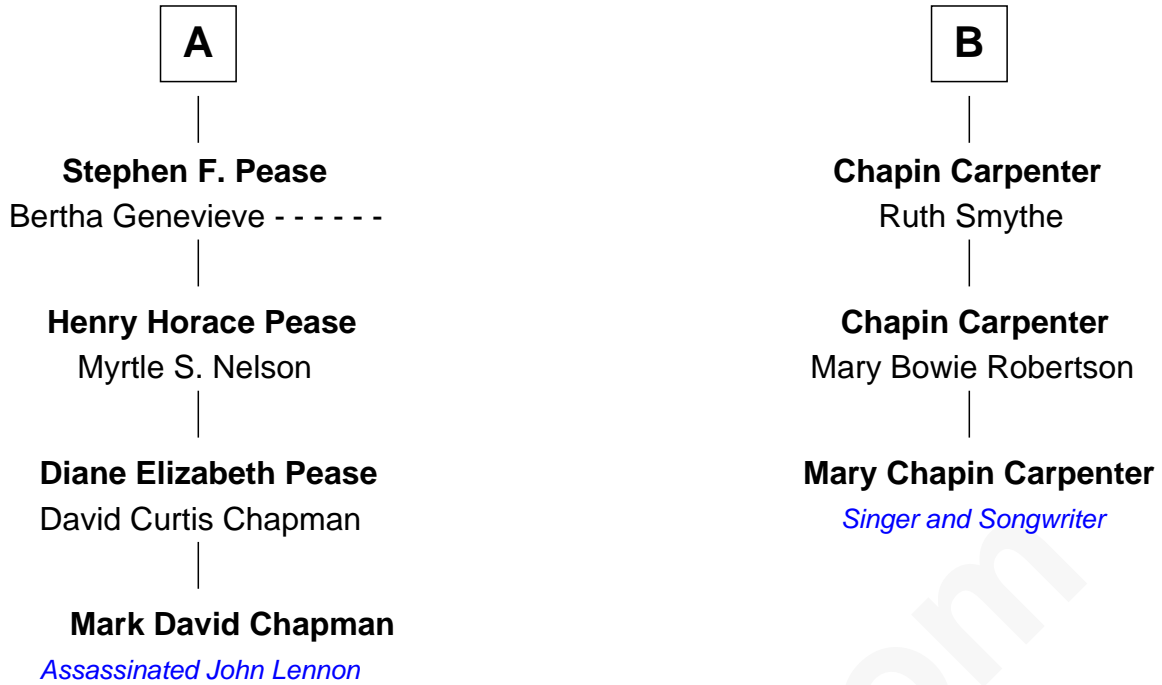

# FamousKin.com Relationship Chart of

**Mark David Chapman**  
*Assassinated John Lennon*

9th cousin 1 time removed of

**Mary Chapin Carpenter**  
*Singer and Songwriter*

FamousKin.com