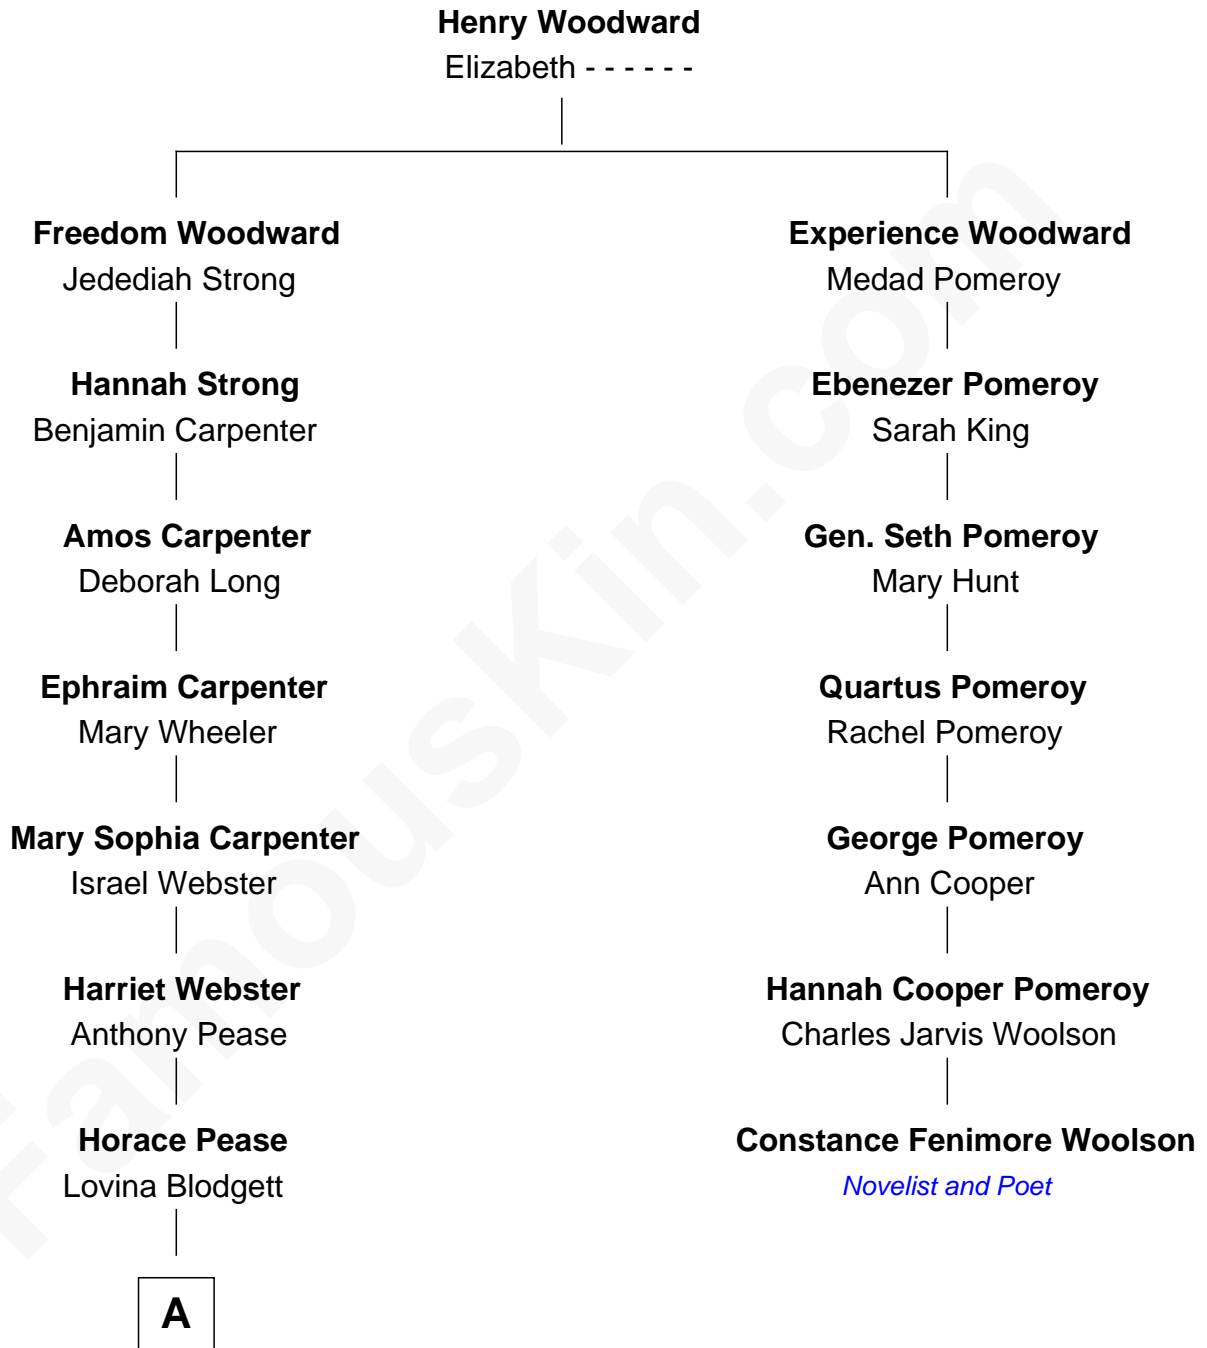

FamousKin.com
Relationship Chart of
Mark David Chapman
Assassinated John Lennon

6th cousin 4 times removed of

Constance Fenimore Woolson
Victorian Novelist and Poet

A

—
Stephen F. Pease
Bertha Genevieve - - - - -

—
Henry Horace Pease
Myrtle S. Nelson

—
Diane Elizabeth Pease
David Curtis Chapman

—
Mark David Chapman
Assassinated John Lennon

FamousKin.com