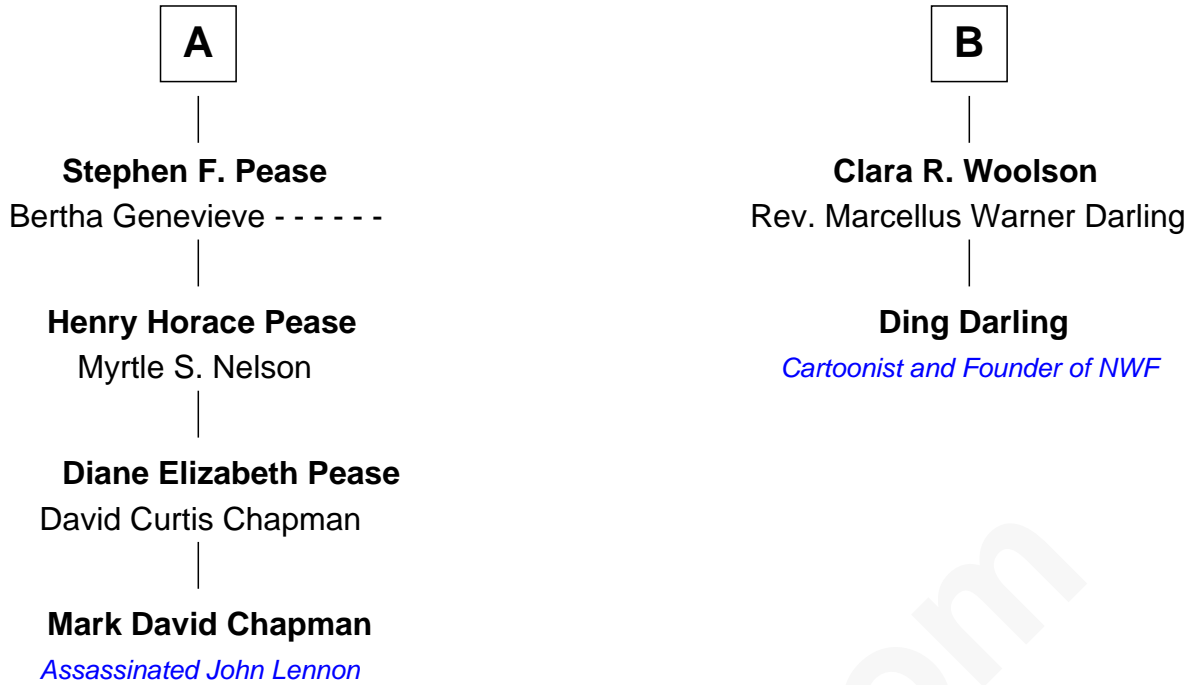

FamousKin.com
Relationship Chart of
Mark David Chapman
Assassinated John Lennon

8th cousin 2 times removed of

Ding Darling

Cartoonist and Founder of National Wildlife Federation

Robert Fletcher

FamousKin.com