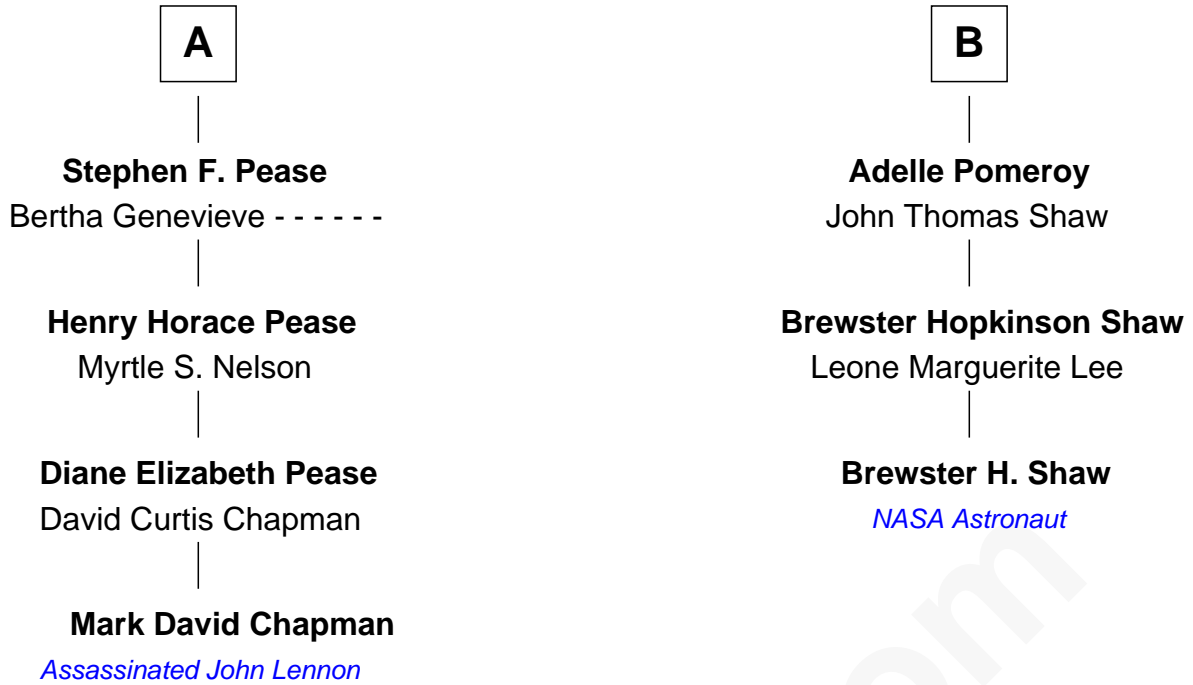

FamousKin.com
Relationship Chart of
Mark David Chapman
Assassinated John Lennon

9th cousin 1 time removed of

Brewster H. Shaw
NASA Astronaut

Henry Woodward
 Elizabeth - - - - -

FamousKin.com