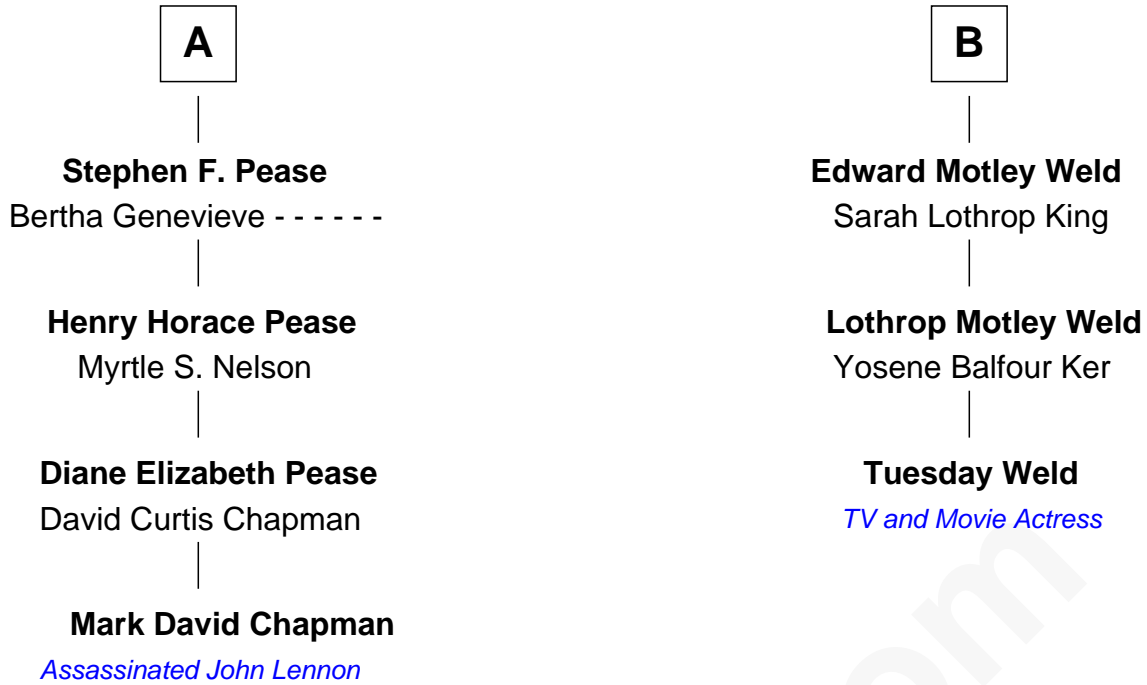

FamousKin.com
Relationship Chart of
Mark David Chapman
Assassinated John Lennon

9th cousin 1 time removed of
Tuesday Weld
TV and Movie Actress

FamousKin.com