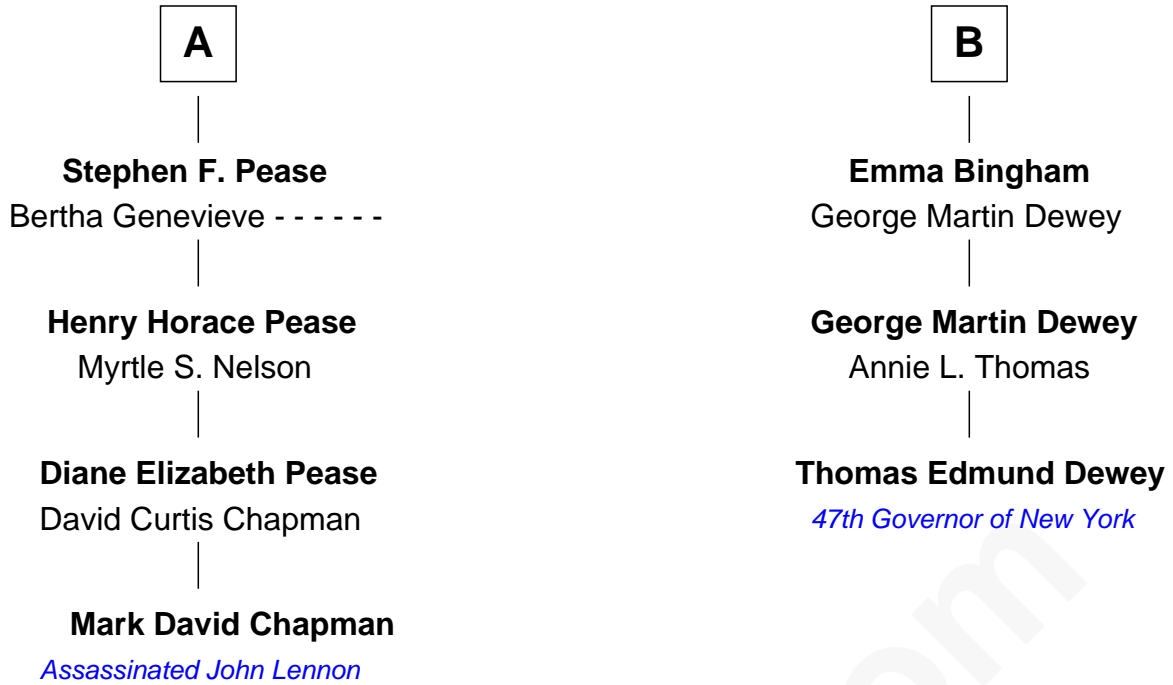

FamousKin.com Relationship Chart of

Mark David Chapman
Assassinated John Lennon

9th cousin 1 time removed of

Thomas Edmund Dewey
47th Governor of New York

FamousKin.com