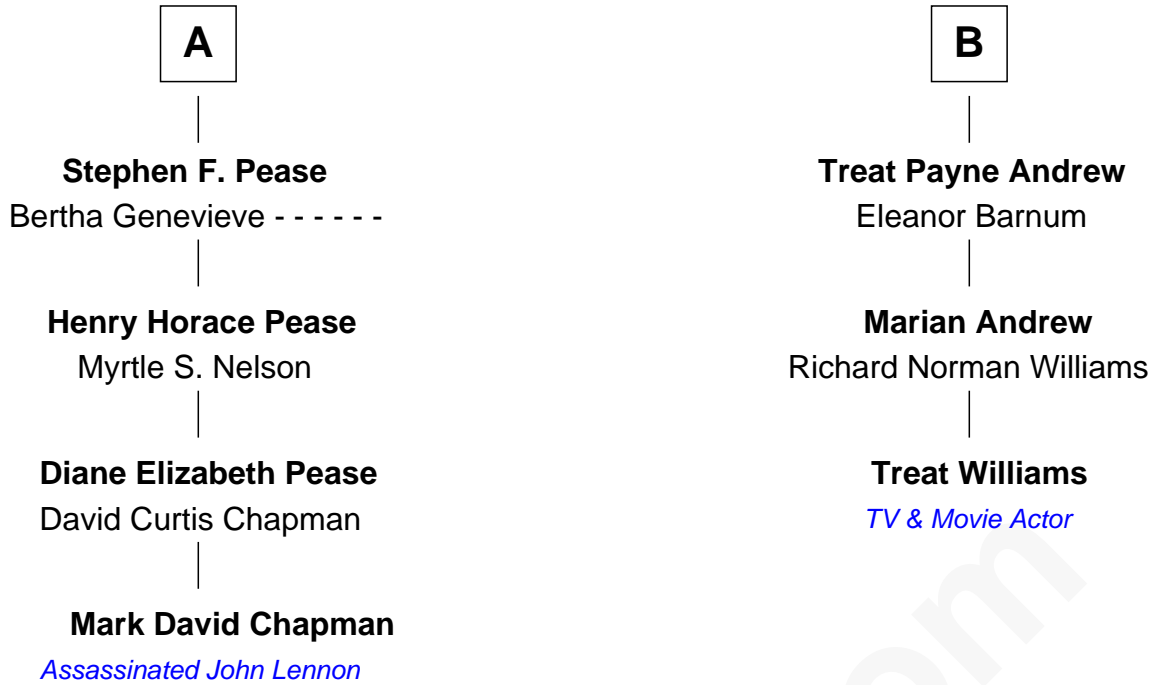

FamousKin.com
Relationship Chart of
Mark David Chapman
Assassinated John Lennon

9th cousin 1 time removed of

Treat Williams
TV & Movie Actor

FamousKin.com