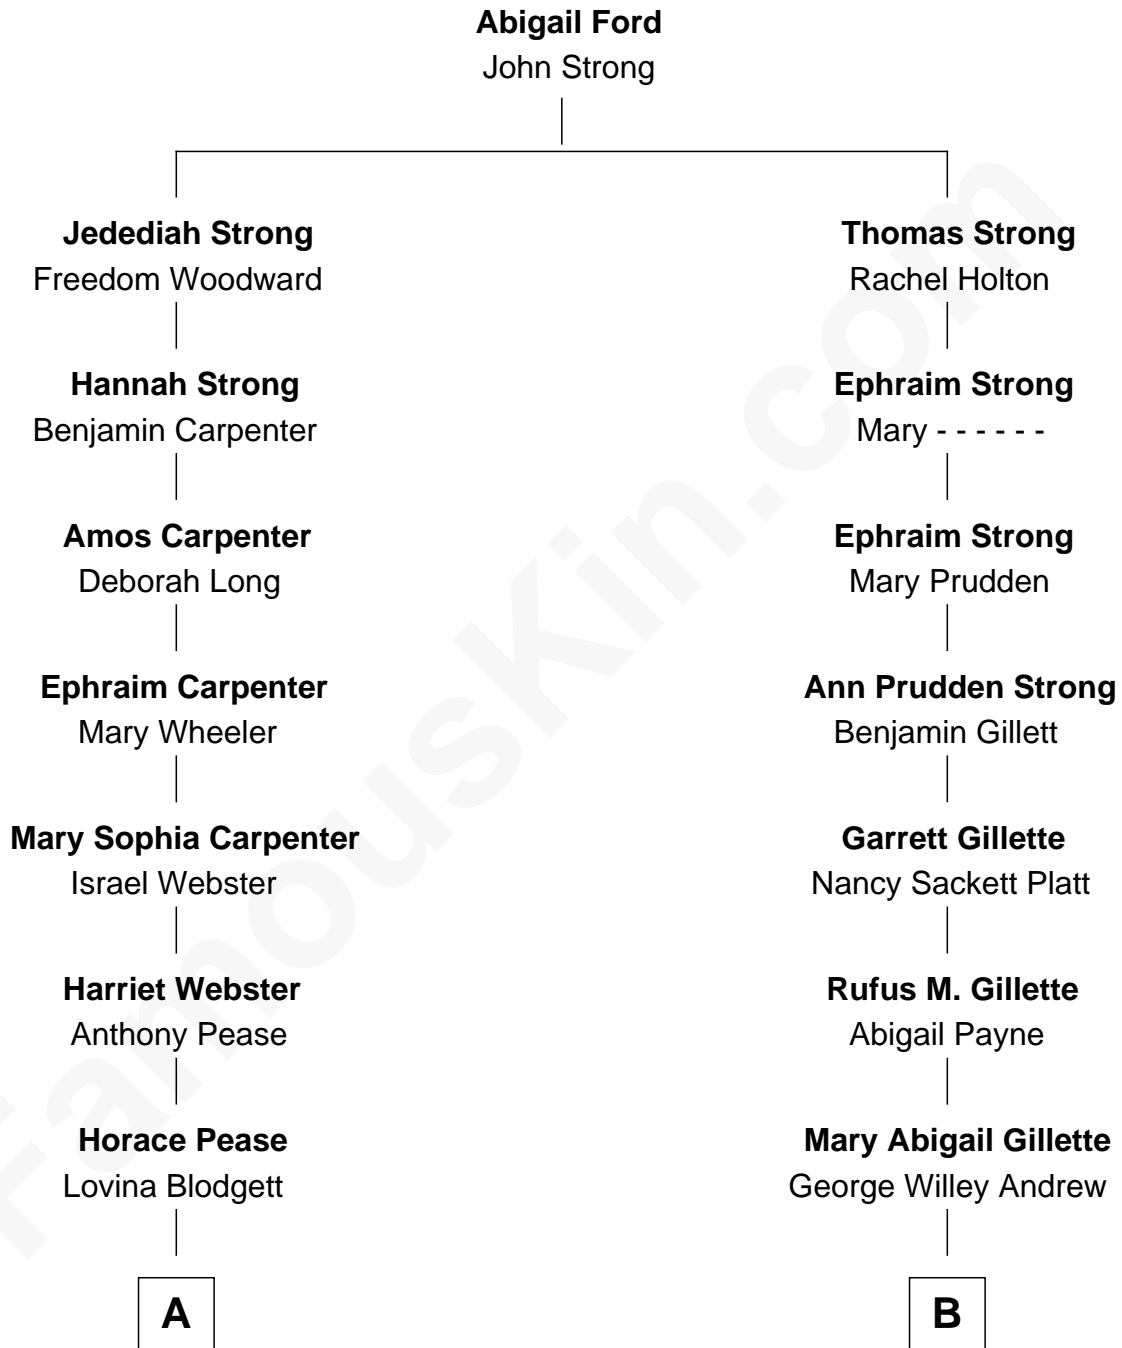

FamousKin.com
Relationship Chart of
Mark David Chapman
Assassinated John Lennon

9th cousin 1 time removed of

Treat Williams
TV & Movie Actor

FamousKin.com