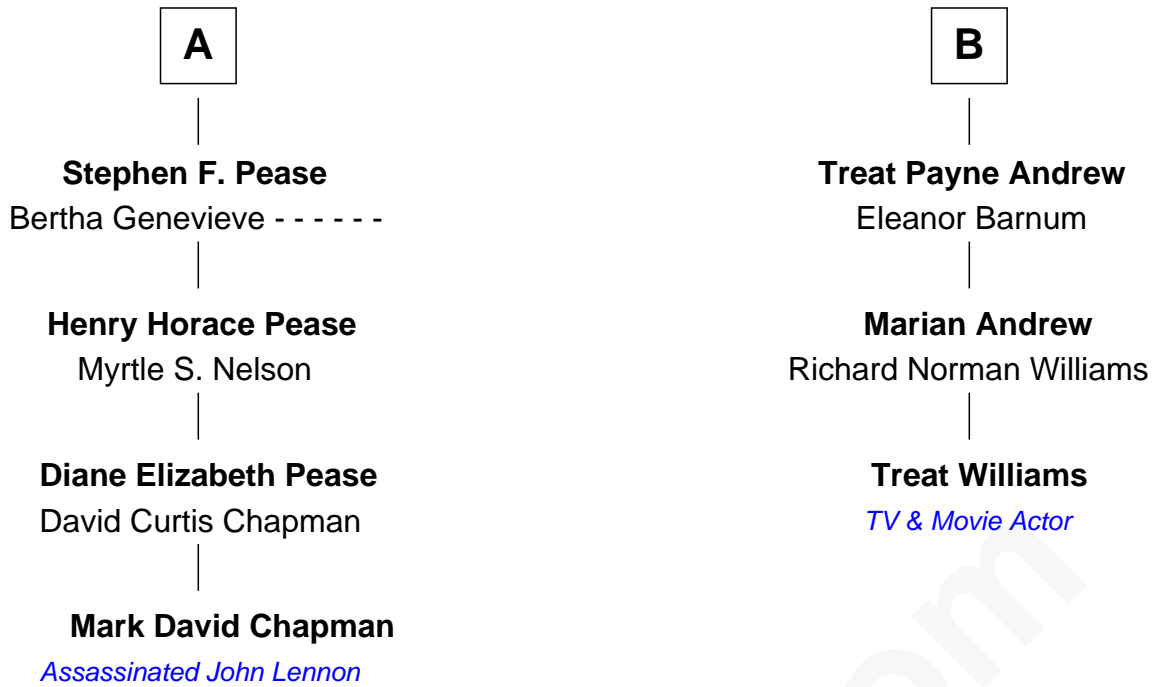

**FamousKin.com**  
**Relationship Chart of**  
**Mark David Chapman**  
*Assassinated John Lennon*

9th cousin 1 time removed of

**Treat Williams**  
*TV & Movie Actor*

Treat Williams photo by [Philipp Wüst](#) (CC BY SA 3.0 DE)