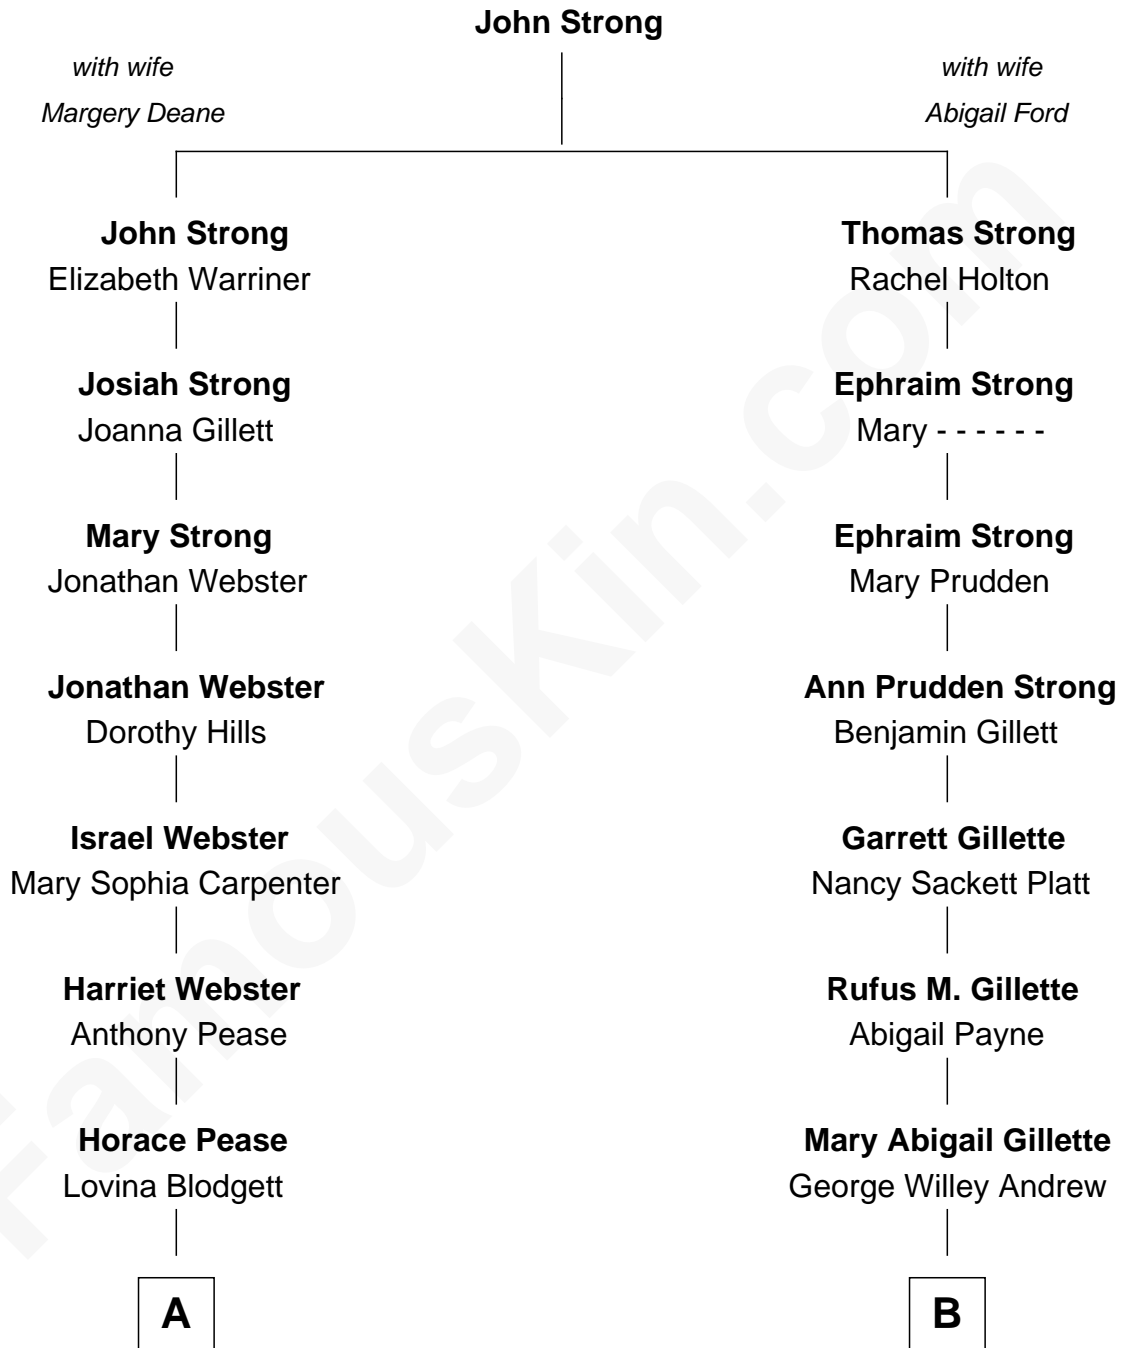

**FamousKin.com**  
**Relationship Chart of**  
**Mark David Chapman**  
*Assassinated John Lennon*

9th cousin 1 time removed of

**Treat Williams**  
*TV & Movie Actor*

Treat Williams photo by [Philipp Wüst](#) (CC BY SA 3.0 DE)