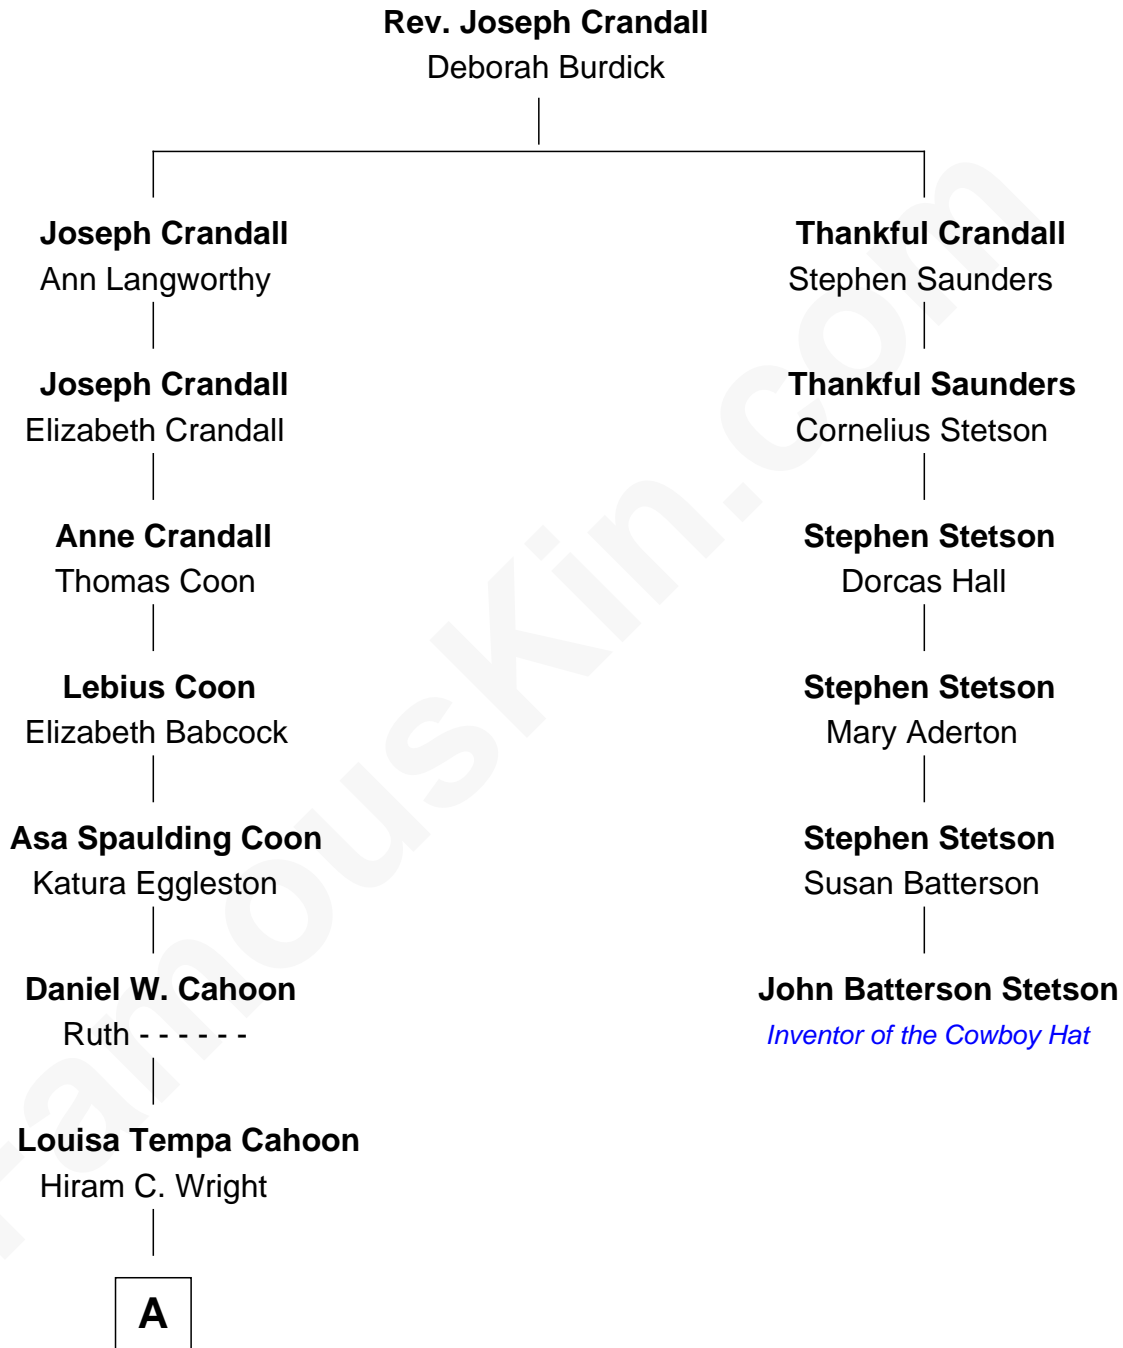

## Relationship Chart of

### Billy Gilman

*Country Music and Pop Singer*

5th cousin 6 times removed of

**John Batterson Stetson**

*Inventor of the Cowboy Hat*

**A**

Henry Eugene Wright

Alice Maude Knowles