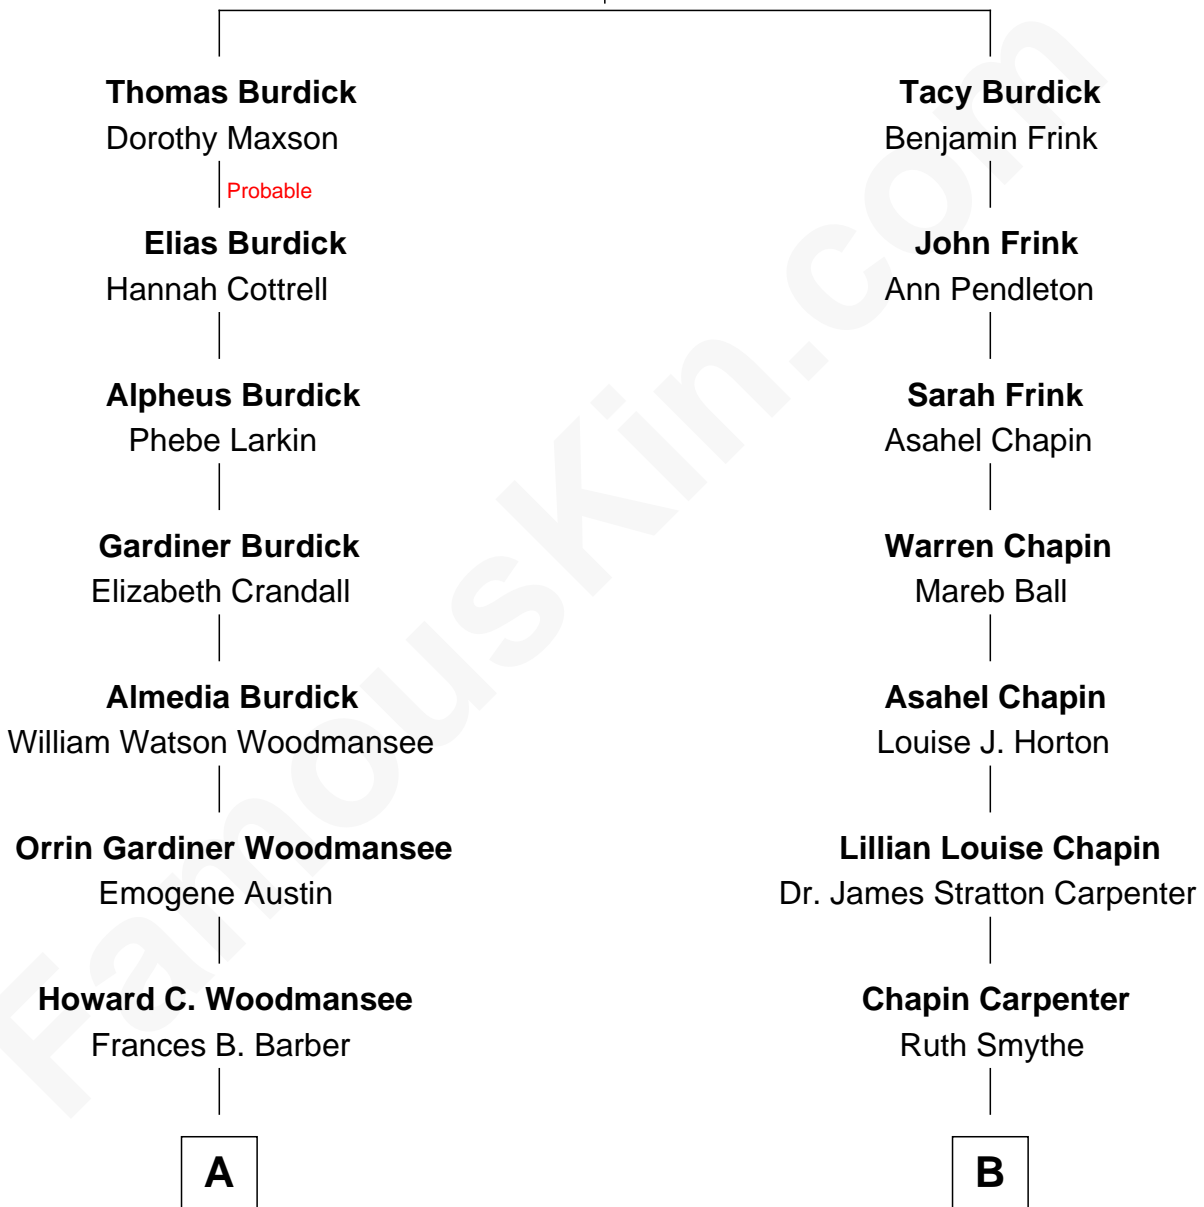

# FamousKin.com Relationship Chart of

**Billy Gilman**

*Country Music and Pop Singer*

8th cousin 1 time removed of

**Mary Chapin Carpenter**

*Singer and Songwriter*

**Samuel Burdick**

Mary Foster

FamousKin.com